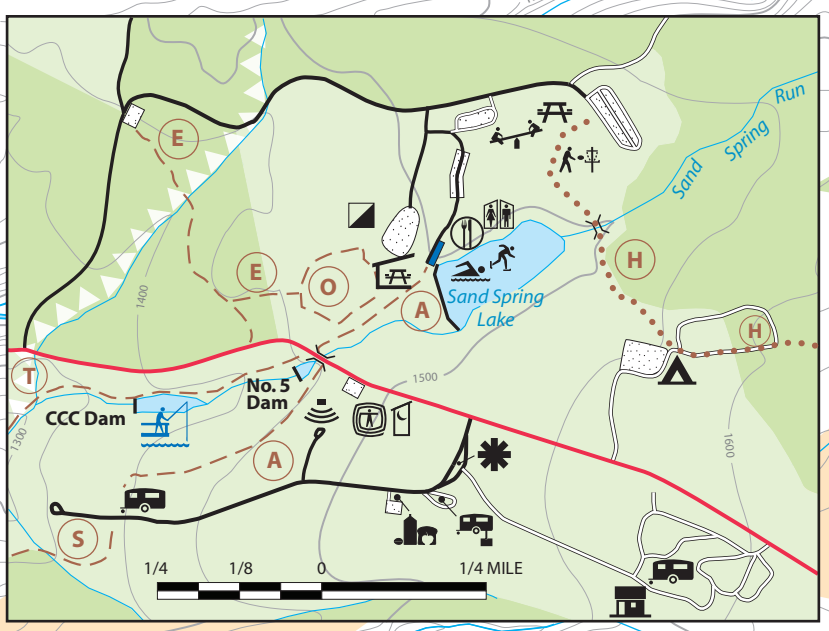

HICKORY RUN STATE PARK

- Park Office
 - Blue Symbol Means Accessible
 - Contact Station
 - Public Phone
 - Parking Lot Unpaved
 - Gate
 - Rustic Restroom
 - Modern Restroom
 - First Aid
 - Food Concession
 - Amphitheater
 - Camp Store
 - Picnic Area
 - Picnic Pavilion
 - Play Area
 - Beach
 - Non-motorized Boat Launch Only
 - Fishing Pier
 - Ice Skating
 - Vista
 - Camping
 - Camping Cottage
 - Organized Group Tenting
 - Organized Group Cabin Camp
 - Sanitary Dump Station
 - Snowmobile & Automobile Joint Use Roadways - Unpaved
 - Unpaved Road
 - State Park No Hunting
 - State Park Hunting
 - Glacier Boundary
-
- TRAIL INFORMATION**
 - Hiking Trail
 - Multi-use Trail: Hiking, Snowmobiling
 - Lehigh Gorge Trail (Multi-use: Hiking, Biking)
 - Cross-country Skiing Recommended
 - Orienteering Course

CONTOURS ARE ON 50 FT. INTERVALS