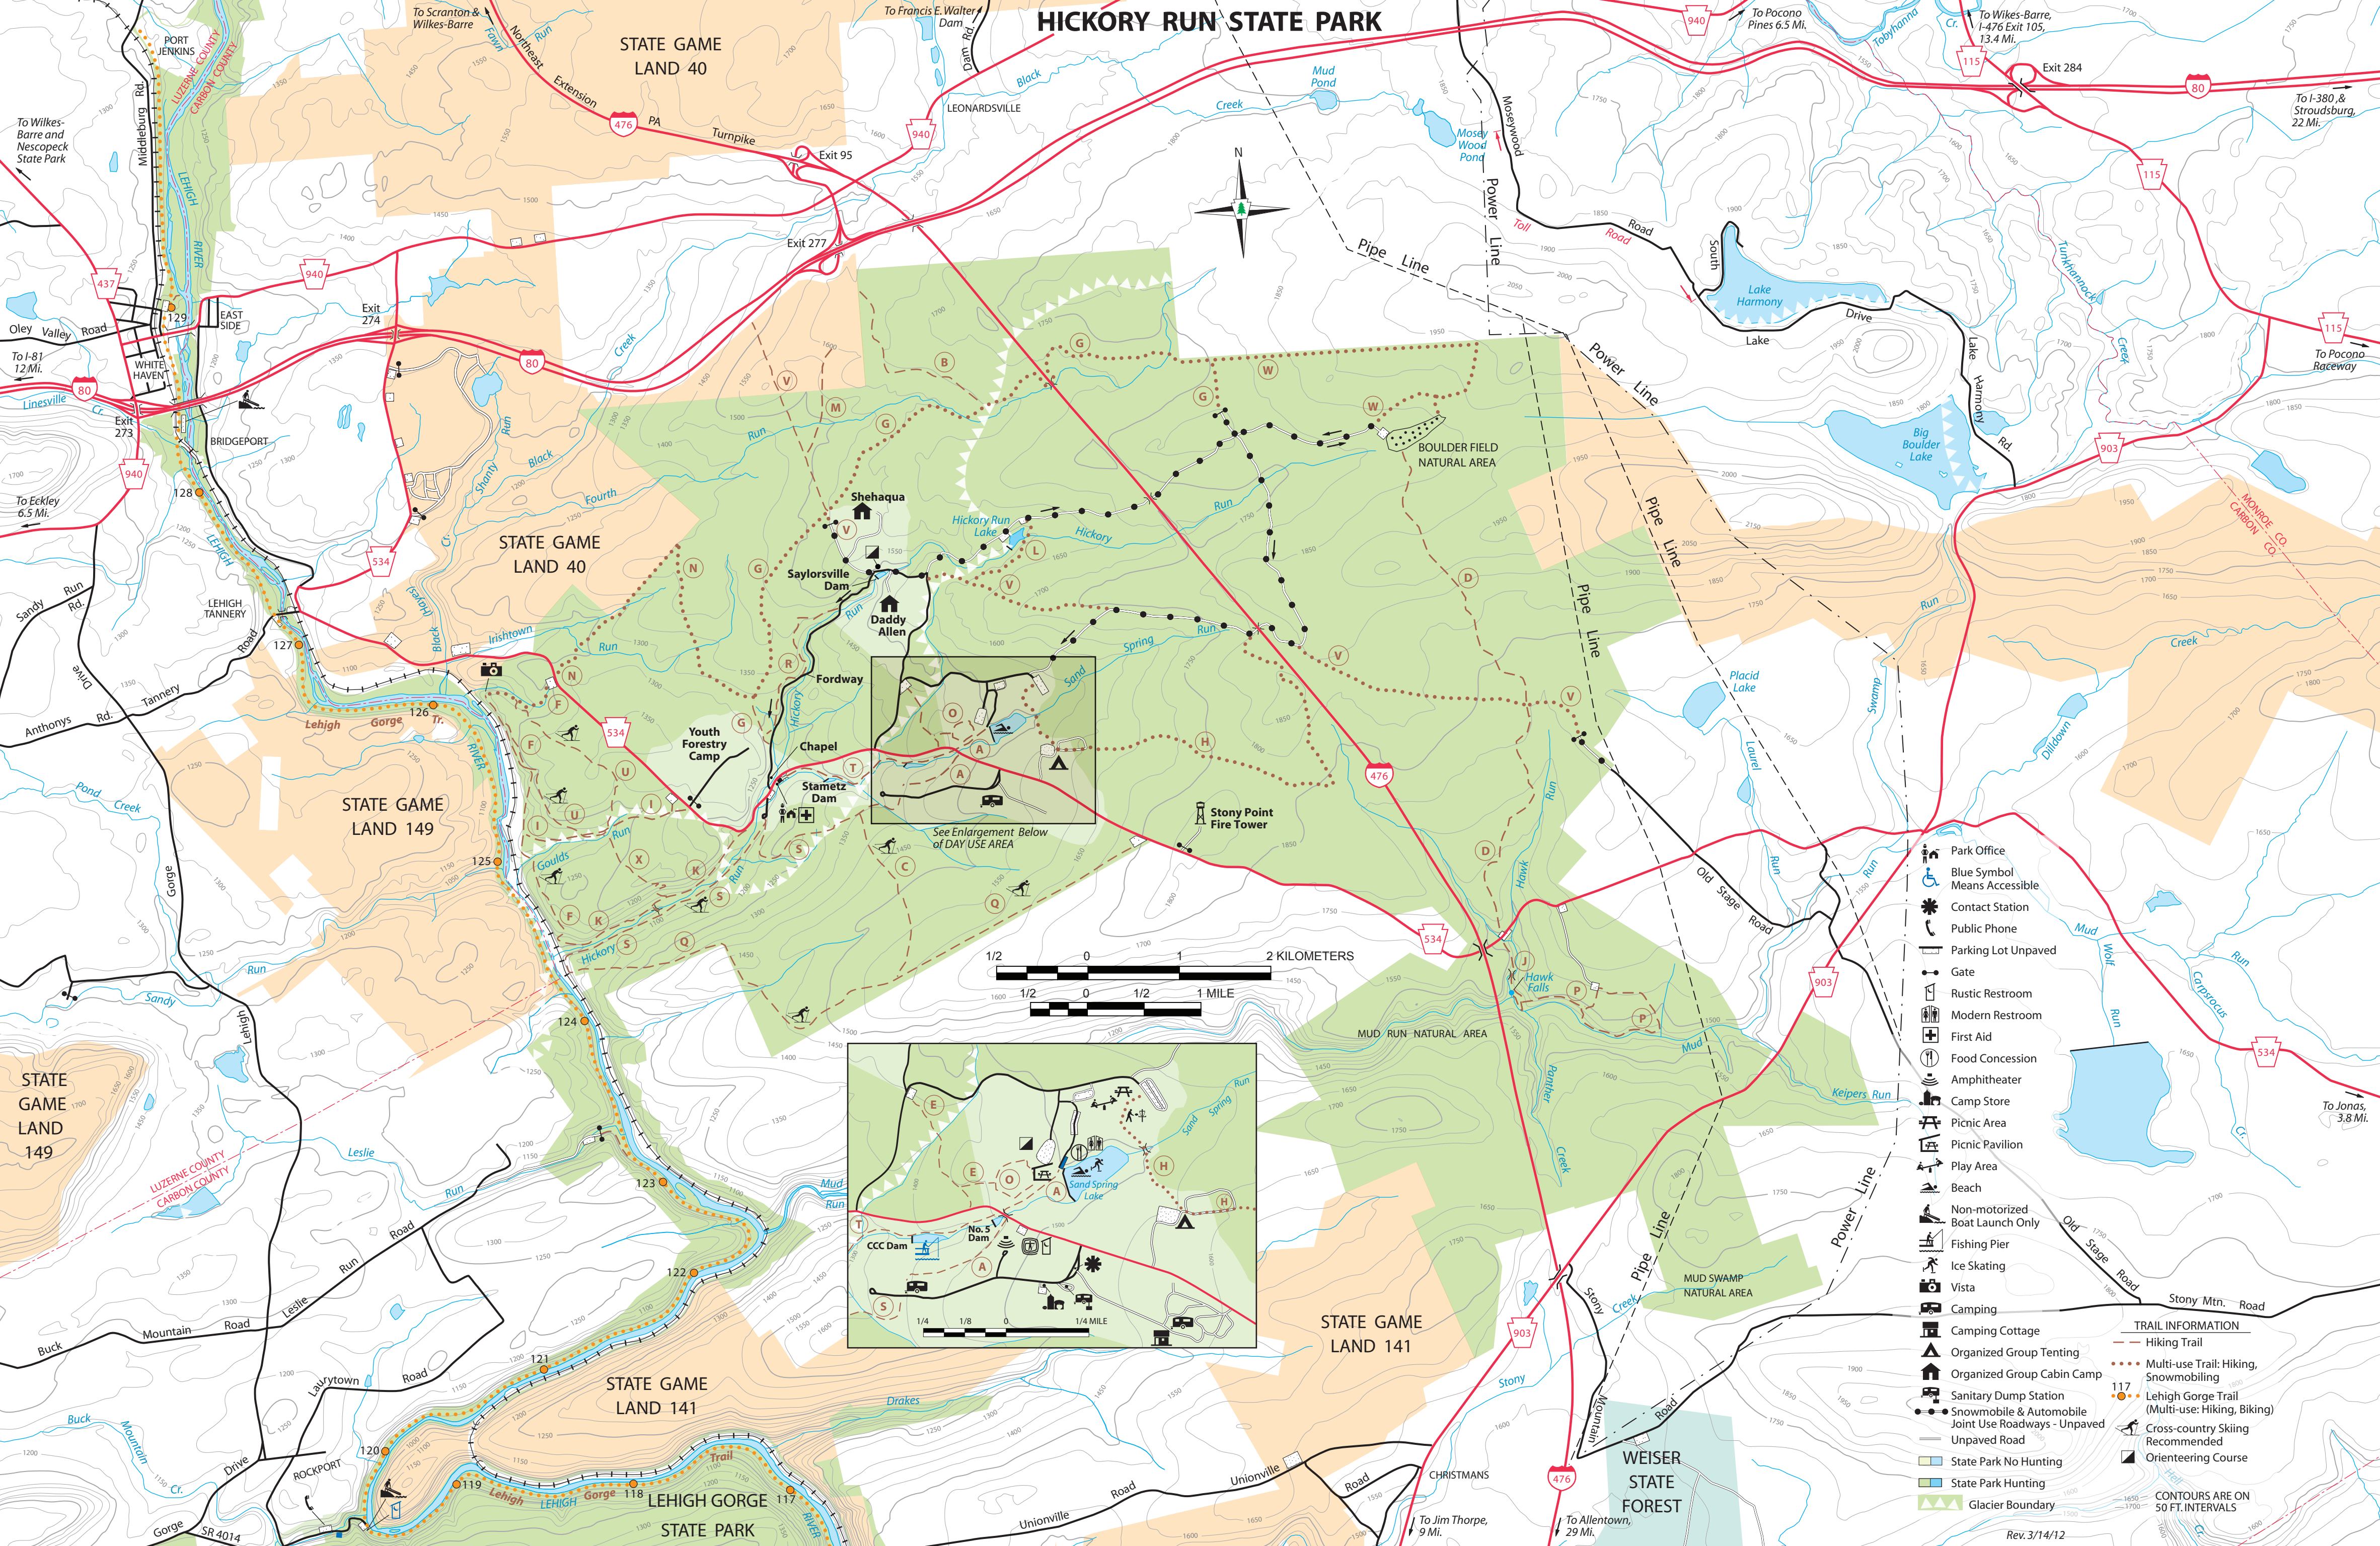

HICKORY RUN STATE PARK

- Park Office
 - Blue Symbol Means Accessible
 - Contact Station
 - Public Phone
 - Parking Lot Unpaved
 - Gate
 - Rustic Restroom
 - Modern Restroom
 - First Aid
 - Food Concession
 - Amphitheater
 - Camp Store
 - Picnic Area
 - Picnic Pavilion
 - Play Area
 - Beach
 - Non-motorized Boat Launch Only
 - Fishing Pier
 - Ice Skating
 - Vista
 - Camping
 - Camping Cottage
 - Organized Group Tenting
 - Organized Group Cabin Camp
 - Sanitary Dump Station
 - Snowmobile & Automobile Joint Use Roadways - Unpaved
 - Unpaved Road
 - State Park No Hunting
 - State Park Hunting
 - Glacier Boundary
-
- TRAIL INFORMATION**
 - Hiking Trail
 - Multi-use Trail: Hiking, Snowmobiling
 - Lehigh Gorge Trail (Multi-use: Hiking, Biking)
 - Cross-country Skiing Recommended
 - Orienteering Course

CONTOURS ARE ON 50 FT. INTERVALS