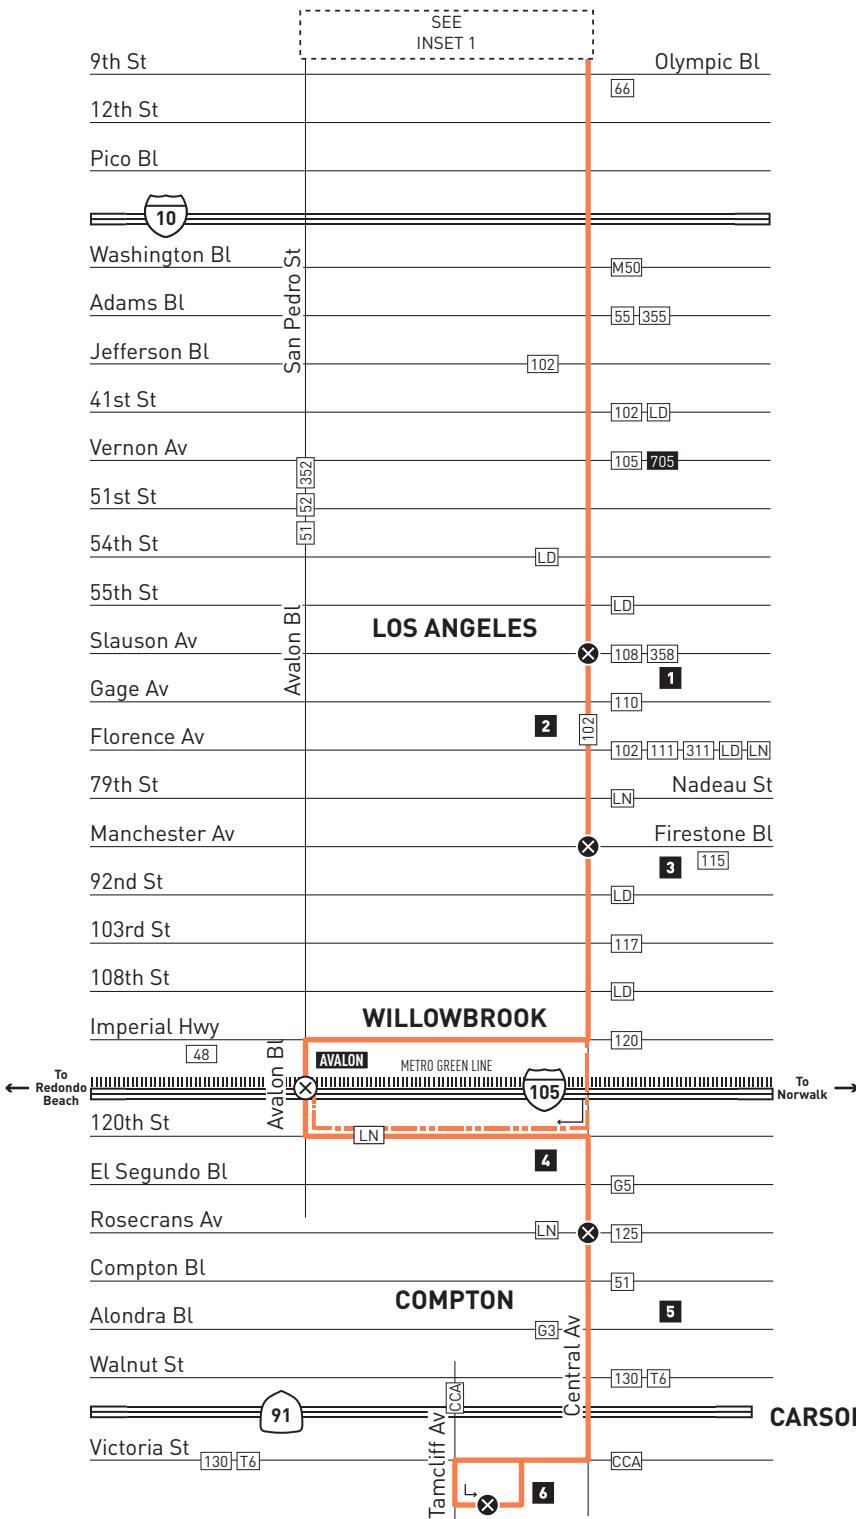

Special Notes

Avisos especiales

- B** Terminates at 6th & Broadway 7 minutes after time shown.
- C** Terminates at 5th & Flower approximately 7 minutes after time shown.
- D** Waits at 6th & Broadway for transfer connections.
- E** Originates at 6th & Broadway 4 minutes before time shown and waits at 6th & Broadway for transfer connections.

- B** Termina en la 6th y Broadway 7 minutos después de la hora mostrada.
- C** Termina en la 5th y Flower aproximadamente 7 minutos después de la hora mostrada.
- D** Espera en al 6th y Broadway por las conexiones de transferencia.
- E** Se origina en la 6th y Broadway 4 minutos antes de la hora mostrada y espera en la 6th y Broadway por las conexiones de transferencia.

- 1 Mary McLeod Bethune Park
- 2 U.S. Postal Service
- 3 Ted Watkins Park
- 4 Earvin Magic Johnson Recreation Area
- 5 Compton Airport
- 6 CSU Dominguez Hills

LEGEND

- Line 53 Route
- Southbound Shortline Route
- ⊗ Timepoint
- ||||| Metro Rail
- Metro Rail Station
- ⊗ Metro Rail Station + Timepoint
- Connecting Line
- CC Carson Circuit
- G Gardena Municipal Bus
- LD LADOT DASH
- LN The Link
- M Montebello Bus Lines
- T Torrance Transit

INSET 1 - DOWNTOWN LOS ANGELES

- Line 53 Route
- Stop
- ⊗ Stop + Timepoint
- Metro Rail Station
- ⤵ Metro Rail Station Entrance

INSET 1 - DOWNTOWN LOS ANGELES