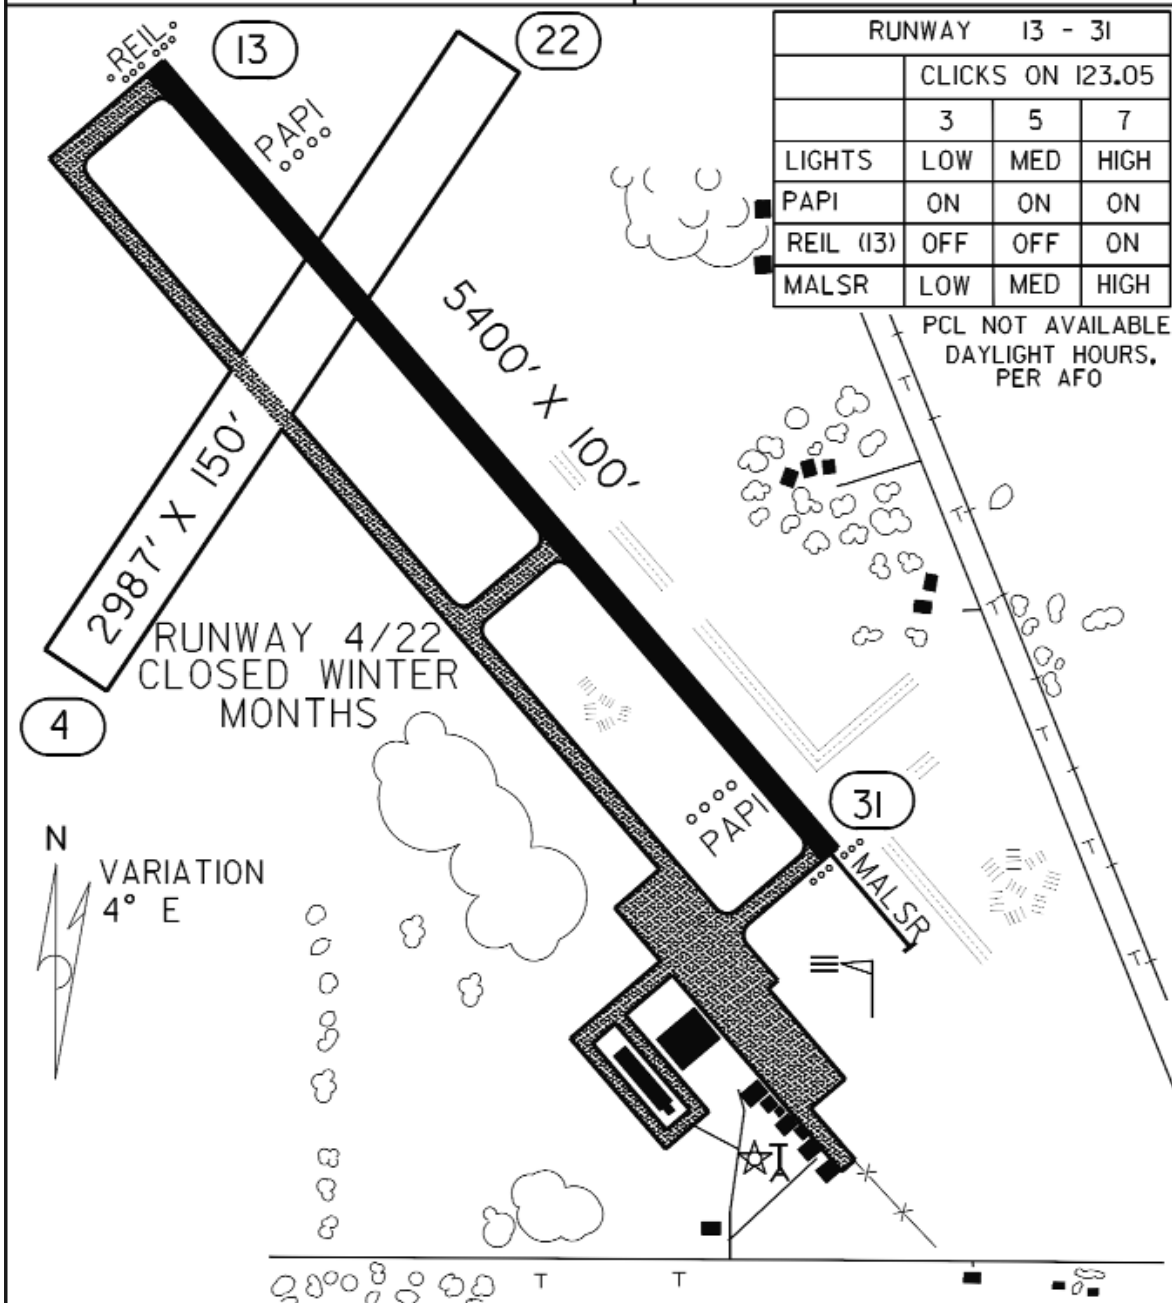

FIELD ELEV. 1076'

(RRT)

WARROAD

SEC. CH: TWIN CITIES (N)

LAT: 48° 56.5'

LONG: 95° 20.9'

COMM: CTAF: 123.05(L)

AWOS: 119.925 VHF

RCO FSS: 122.55

MPLS CTR: 134.75

TPA: 1876' (800')

LANDING RIGHTS AIRPORT

APPROACH: ILS, NDB, GPS

RNAV

| RUNWAY 13 - 31 | | | |
|------------------|-----|-----|------|
| CLICKS ON 123.05 | | | |
| | 3 | 5 | 7 |
| LIGHTS | LOW | MED | HIGH |
| PAPI | ON | ON | ON |
| REIL (13) | OFF | OFF | ON |
| MALSR | LOW | MED | HIGH |