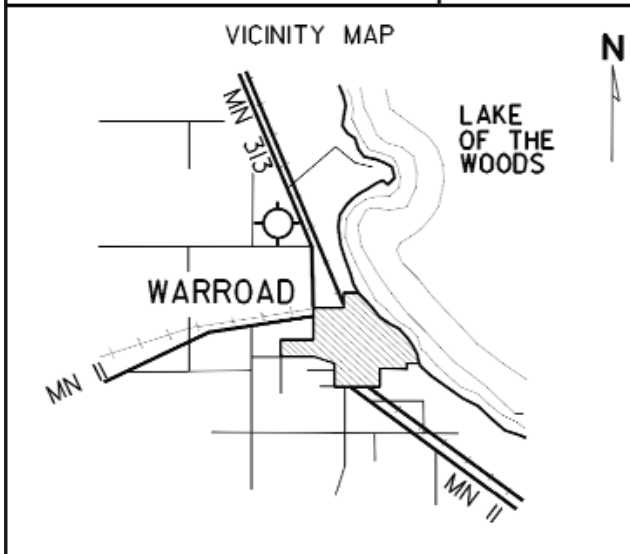

Warroad - RRT

www.warroad.org

- Airport Manager:** Bethany Sundvor - 218-386-1691
warroadairport@mncable.net
- Contact Person:** Bethany Sundvor - 218-386-1691
warroadairport@mncable.net
- AWOS/ASOS:** 218-386-1813 - VHF 119.925
- MnWAS Loc/Hrs:** Arrival/Departure Building - 24 hours
- Attended:** All/All/All
- Fuel:** 100LL, Jet A - call 218-386-1691
- After Hrs Service:** 218-386-1691
- FBO(s):** None
- Businesses:** None
- Ground Transport:** Courtesy car; car rental - ABS Auto Sales, Roseau - 218-463-1255 or 218-242-0353; Casino Shuttle - 218-386-3381
- Food Service:** Catering available
- Dining:** Patch Restaurant - 218-386-2082 - 2 miles; Dairy Queen - 218-386-2187 - 1½ miles; Lakeview - 218-386-1255 - 2 miles; American Legion - 218-386-1625; Subway - 218-386-2680; M&K Takeouts - 218-386-3335; Izzy's Lounge & Grill - 218-386-2723; Sprinsteel Resort - 218-386-1000; Joe's Place - 218-386-2900; Daisy Garden Restaurant - 218-386-1763; Main Street Bar & Grill - 218-386-9955
- Lodging:** Super 8 Motel - 218-386-3723 - 2 miles
Patch Motel - 218-386-2723 - 2 miles
Can-Am - 218-386-3807 - 2 miles
America's Best Inn
- Airport Events:** Lion's Annual Fly-In - February - skis on Warroad River
Annual Mid-July Summer Fly-In
- Underwing Camp:** Yes
- Campgrounds:** Municipal Campground - 218-386-1454 - 3 miles - on Lake of the Woods - warroadcampground@mncable.net
- Local Attractions:** Warroad Estates Golf Course - adjacent to the airport - Holes: 18; Lake of the Woods; Beltrami Island State Forest; Public Library & Heritage Center; Seven Clans Casino; exceptional buildings, housing, public library & museum; Marvin Windows plant tours - 218-386-1430 extension 422; The Shed - Classic Car Collection - 218-386-2211
- Comments:** U.S. Customs 218-386-2796 or 218-386-1676 or 218-386-3202

FIELD ELEV. 1076'

(RRT)

WARROAD

SEC. CH: TWIN CITIES (N)

LAT: 48° 56.5'

LONG: 95° 20.9'

COMM: CTAF: 123.05(L)

AWOS: 119.925 VHF