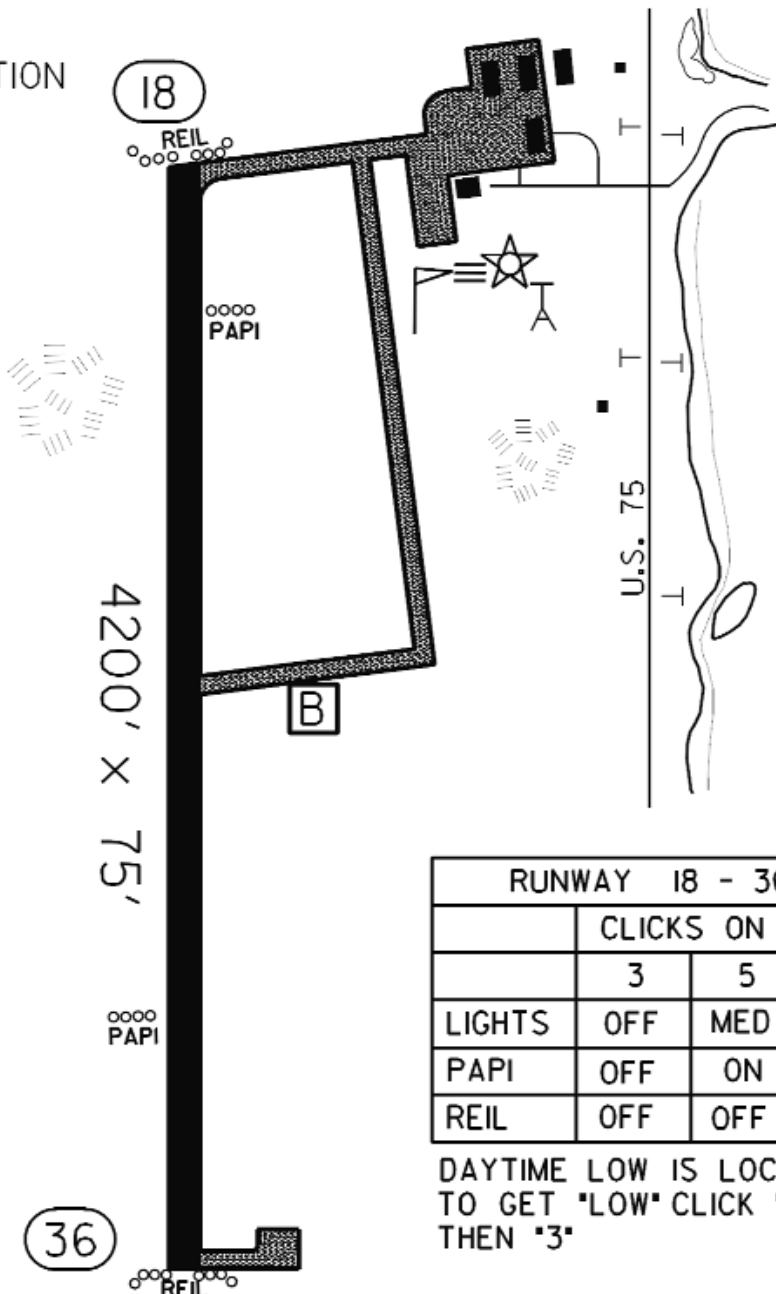

FIELD ELEV. 1435'

(LYV)

LUVERNE

VICINITY MAP

N

SEC. CH: OMAHA NORTH

LAT: 43° 37.01'

LONG: 96° 13.06'

COMM: CTAF: 122.7

AWOS: 119.825 VHF

SIoux FALLS APP: 125.8

TPA: 2230' (795')

APPROACH: RNAV(GPS)

N

VARIATION
5° E

RUNWAY 18 - 36			
CLICKS ON 122.7			
	3	5	7
LIGHTS	OFF	MED	HIGH
PAPI	OFF	ON	ON
REIL	OFF	OFF	ON

DAYTIME LOW IS LOCKED OUT
TO GET "LOW" CLICK "7" FIRST
THEN "3"

LUVERNE MUNICIPAL AIRPORT
(QUENTIN AANENSON FIELD)

LUVERNE