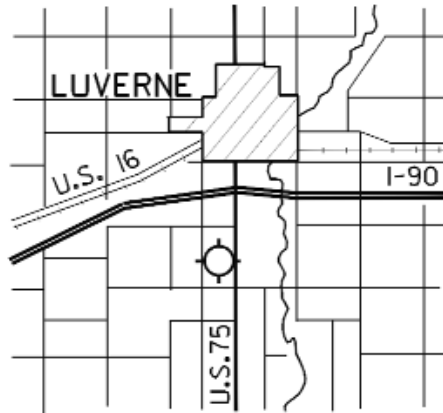

FIELD ELEV. 1435'

(LYV)

LUVERNE

VICINITY MAP

N

SEC. CH: OMAHA NORTH

LAT: 43° 37.01'

LONG: 96° 13.06'

COMM: CTAF: 122.7

AWOS: 119.825 VHF

SIoux FALLS APP: 125.8

TPA: 2230' (795')

APPROACH: RNAV(GPS)

N

VARIATION
5° E

RUNWAY 18 - 36			
CLICKS ON 122.7			
	3	5	7
LIGHTS	OFF	MED	HIGH
PAPI	OFF	ON	ON
REIL	OFF	OFF	ON

DAYTIME LOW IS LOCKED OUT
TO GET "LOW" CLICK "7" FIRST
THEN "3"

LUVERNE MUNICIPAL AIRPORT
(QUENTIN AANENSON FIELD)

LUVERNE