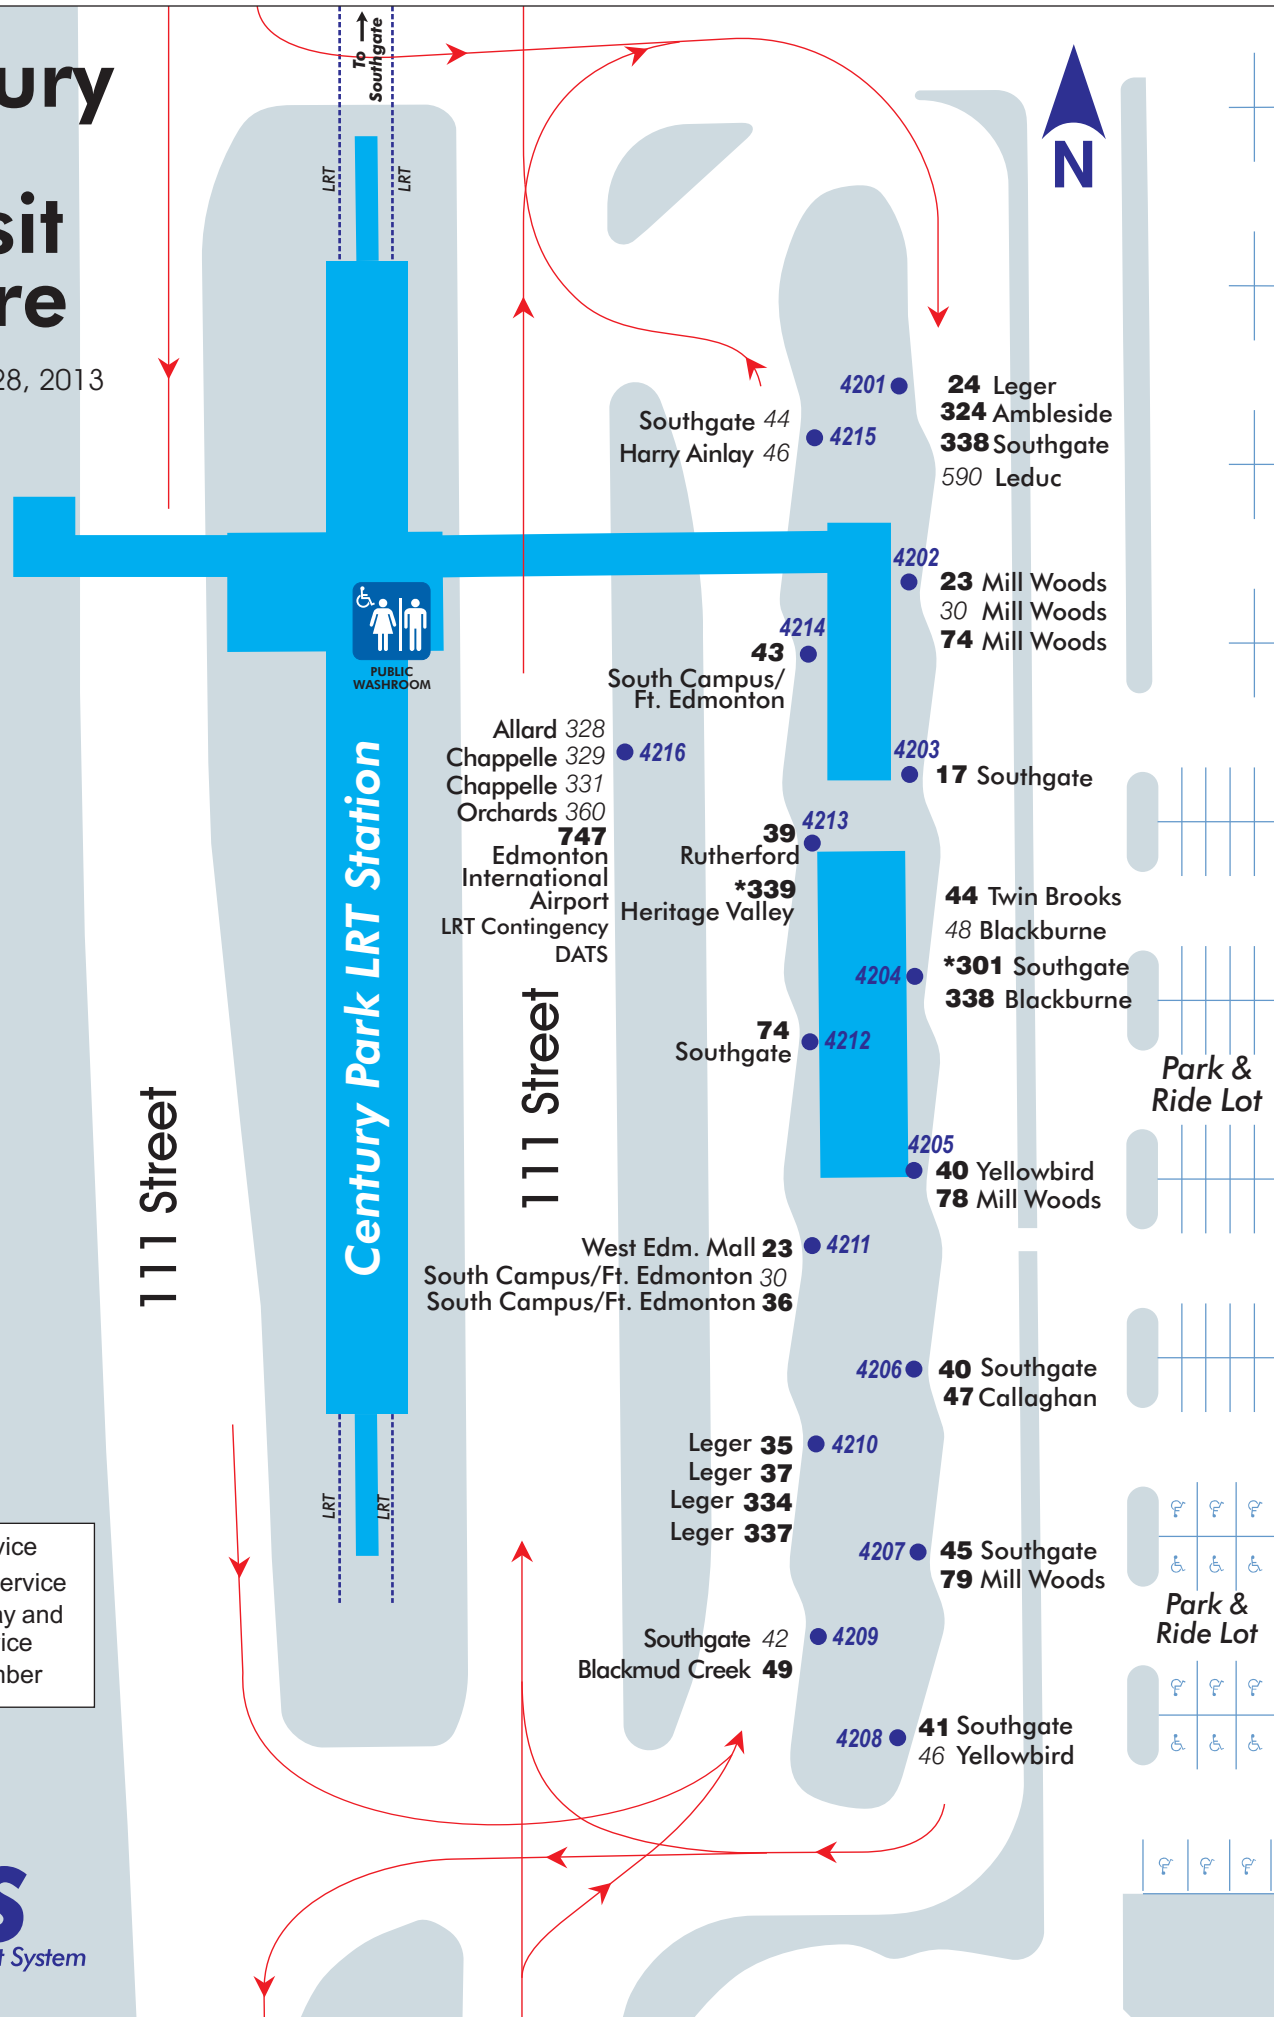

Century Park Transit Centre

Effective April 28, 2013
BusLink 4200

- 15** Regular Service
- 135 Peak Hour Service
- *15** Night, Sunday and Holiday Service
- 5101 BusLink Number

Park & Ride Lot

Park & Ride Lot