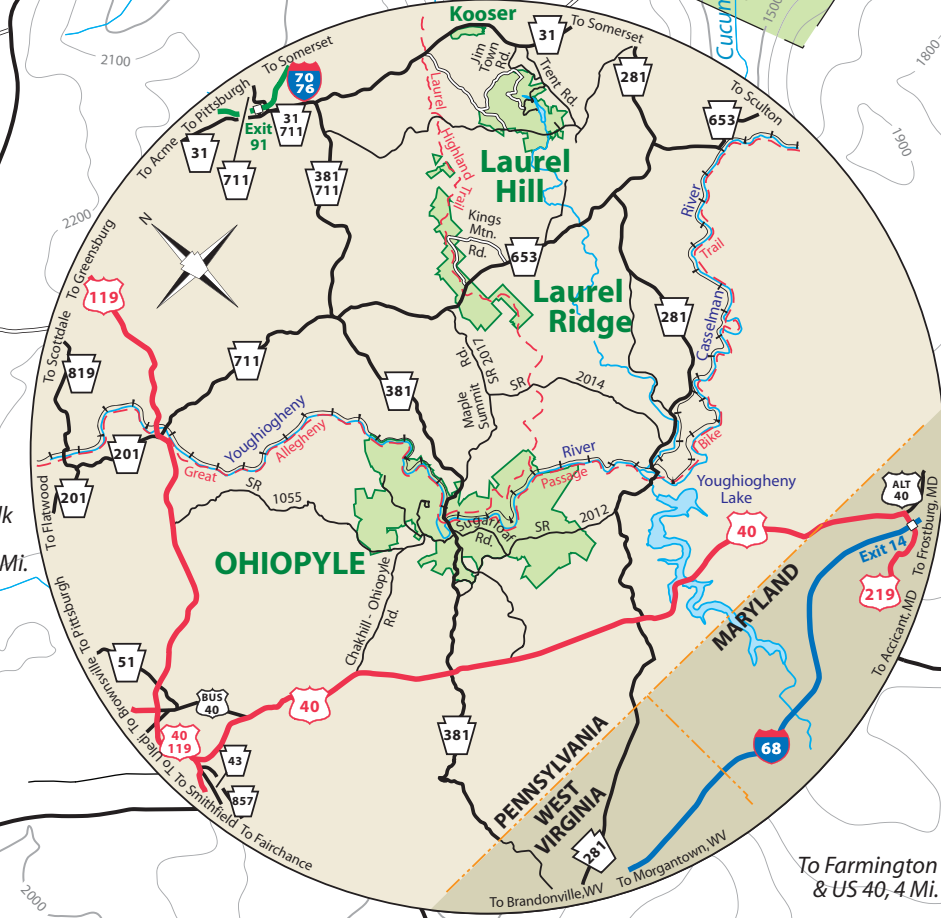

STATE GAME LAND 51

STATE GAME LAND 111

STATE GAME LAND 51

- TRAIL INFORMATION**
- Hiking Trail
 - Cross-country Skiing
 - Snowmobile Trail
 - Equestrian Trail
 - Trail Shelter
 - Great Allegheny Passage Multi-use: Hiking, Biking
 - Multi-use Trail: Hiking, Mountain Biking

- Park Office
 - Train Station & Visitor Center
 - Blue Symbols Mean Accessible
 - Public Phone
 - First Aid Station
 - Amphitheater
 - Restrooms
 - Food Concession
 - Private Boaters Changehouse & Showerhouse/Restrooms
 - Picnic Area
 - Picnic Pavilion
 - Camping
 - Sanitary Dump Station
 - Overlook
 - Climbing Area
 - Fishing Area
 - Rapids
 - Parking Paved
 - Parking Unpaved
 - State Highway
 - Unpaved Road
 - Hard Surface Road
 - State Park No Hunting
 - State Park Hunting Fernaliff Natural Area
 - Archery Hunting Only
- CONTOURS ARE ON 100 FT. INTERVALS

OHIOPYLE STATE PARK

STATE GAME LAND 265

Rev. 7/7/10