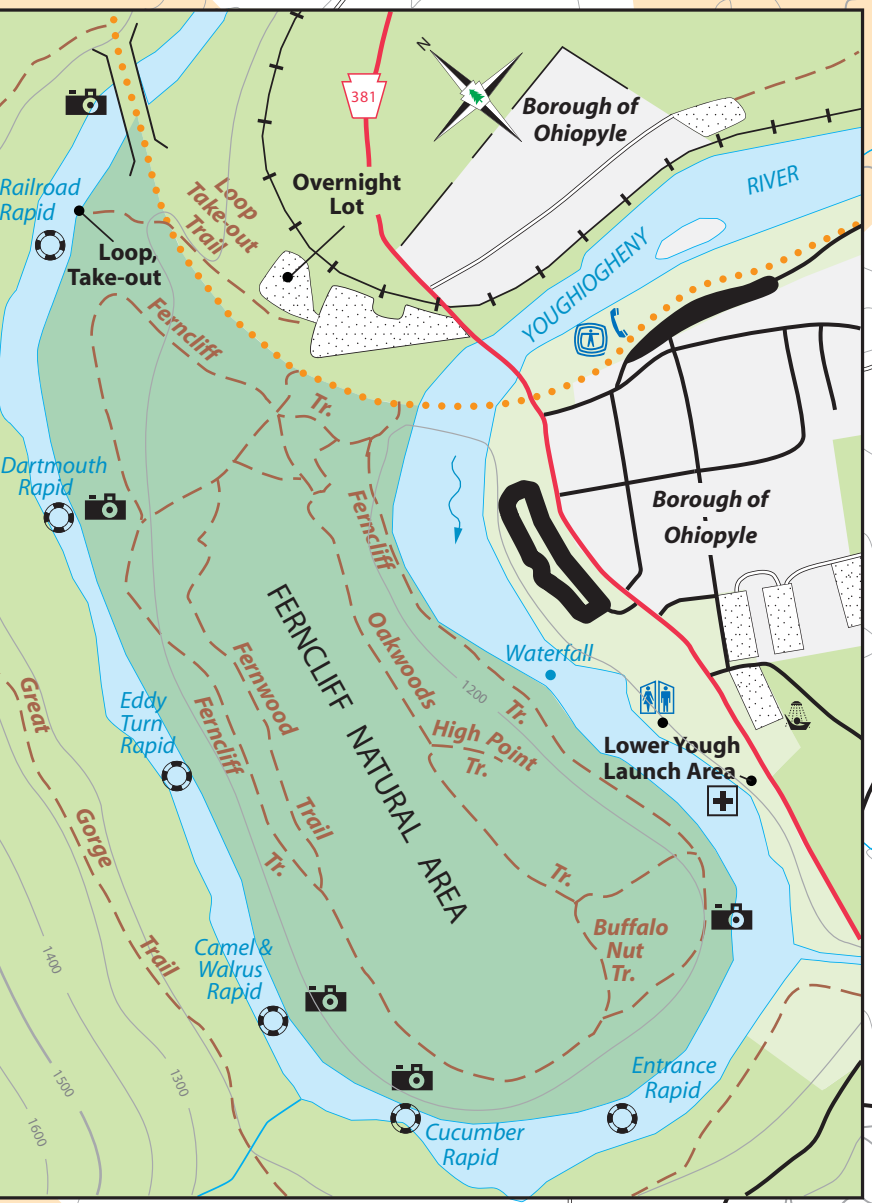

STATE GAME LAND 51

STATE GAME LAND 111

STATE GAME LAND 51

- TRAIL INFORMATION**
- Hiking Trail
 - Cross-country Skiing
 - Snowmobile Trail
 - Equestrian Trail
 - Trail Shelter
 - Great Allegheny Passage Multi-use: Hiking, Biking
 - Multi-use Trail: Hiking, Mountain Biking

- Park Office
 - Train Station & Visitor Center
 - Blue Symbols Mean Accessible
 - Public Phone
 - First Aid Station
 - Amphitheater
 - Restrooms
 - Food Concession
 - Private Boaters Changehouse & Showerhouse/Restrooms
 - Picnic Area
 - Picnic Pavilion
 - Camping
 - Sanitary Dump Station
 - Overlook
 - Climbing Area
 - Fishing Area
 - Rapids
 - Parking Paved
 - Parking Unpaved
 - State Highway
 - Unpaved Road
 - Hard Surface Road
 - State Park No Hunting
 - State Park Hunting Fernaliff Natural Area
 - Archery Hunting Only
- CONTOURS ARE ON 100 FT. INTERVALS

OHIOPYLE STATE PARK

STATE GAME LAND 265

Rev. 7/7/10