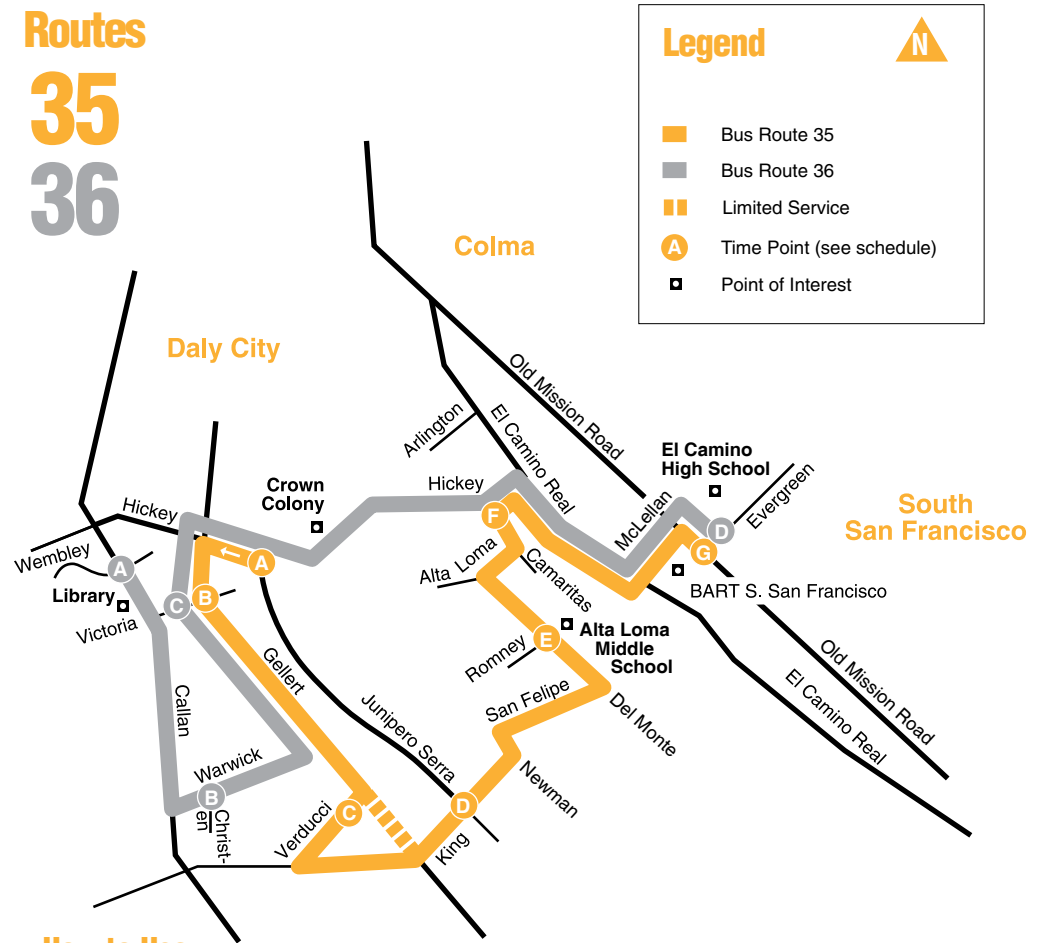

Fares

	Local Fare	Day Pass*
Adult <small>Age 18 - 64</small>	\$2.00	\$6.00
Youth <small>Age 17 and younger</small>	\$1.25	\$3.75
Eligible Discount <small>Age 65+, disabled & Medicare cardholder (proof of eligibility or identity required)</small>	\$1.00	\$3.00

35 & 36

Effective 1/13/13

Information
1-800-660-4287
www.samtrans.com

How to Use this Timetable:

Locate the time point (A) on the map prior to where you want to board the bus. Not all bus stops are shown. Find the same time point on the schedule. The departure and arrival times are listed under each time point. To plan your trip, use this timetable with the SamTrans System Map, which shows where all routes operate. Trip-planning assistance is available by calling SamTrans.

35 Weekdays to El Camino H.S./Alta Loma M.S.

35 Weekdays to Gellert & Victoria

AM - light type. PM - dark type.
This route operates on school days only.
 Bus is not considered late until 5 minutes past scheduled time.
 Not all stops shown. Please call 1-800-660-4287 for other bus stops.

36 Weekdays to El Camino H.S.

36 Weekdays to Callan & Wembley

AM - light type. PM - dark type.
This route operates on school days only.
 Bus is not considered late until 5 minutes past scheduled time.
 Not all stops shown. Please call 1-800-660-4287 for other bus stops.