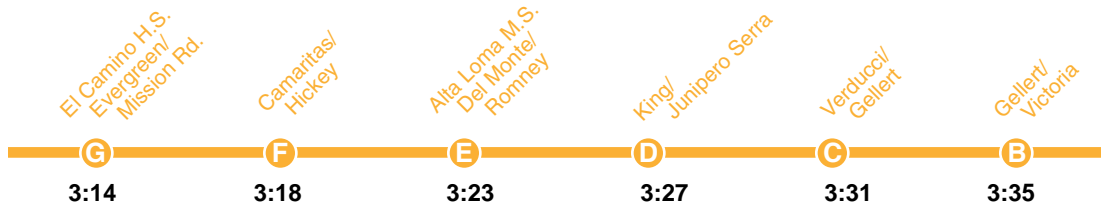

35 & 36

Effective 1/13/13

Information
1-800-660-4287
www.samtrans.com

How to Use this Timetable:

Locate the time point (A) on the map prior to where you want to board the bus. Not all bus stops are shown. Find the same time point on the schedule. The departure and arrival times are listed under each time point. To plan your trip, use this timetable with the SamTrans System Map, which shows where all routes operate. Trip-planning assistance is available by calling SamTrans.

35 Weekdays to El Camino H.S./Alta Loma M.S.

35 Weekdays to Gellert & Victoria

AM - light type. PM - dark type.
This route operates on school days only.
 Bus is not considered late until 5 minutes past scheduled time.
 Not all stops shown. Please call 1-800-660-4287 for other bus stops.

36 Weekdays to El Camino H.S.

36 Weekdays to Callan & Wembley

AM - light type. PM - dark type.
This route operates on school days only.
 Bus is not considered late until 5 minutes past scheduled time.
 Not all stops shown. Please call 1-800-660-4287 for other bus stops.