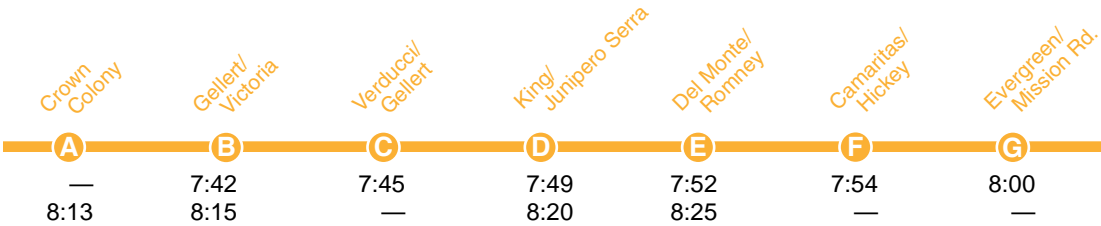

35 & 36

Effective 1/13/13

Information
1-800-660-4287
www.samtrans.com

How to Use this Timetable:

Locate the time point (A) on the map prior to where you want to board the bus. Not all bus stops are shown. Find the same time point on the schedule. The departure and arrival times are listed under each time point. To plan your trip, use this timetable with the SamTrans System Map, which shows where all routes operate. Trip-planning assistance is available by calling SamTrans.

35 Weekdays to El Camino H.S./Alta Loma M.S.

35 Weekdays to Gellert & Victoria

AM - light type. PM - dark type.
This route operates on school days only.
 Bus is not considered late until 5 minutes past scheduled time.
 Not all stops shown. Please call 1-800-660-4287 for other bus stops.

36 Weekdays to El Camino H.S.

36 Weekdays to Callan & Wembley

AM - light type. PM - dark type.
This route operates on school days only.
 Bus is not considered late until 5 minutes past scheduled time.
 Not all stops shown. Please call 1-800-660-4287 for other bus stops.