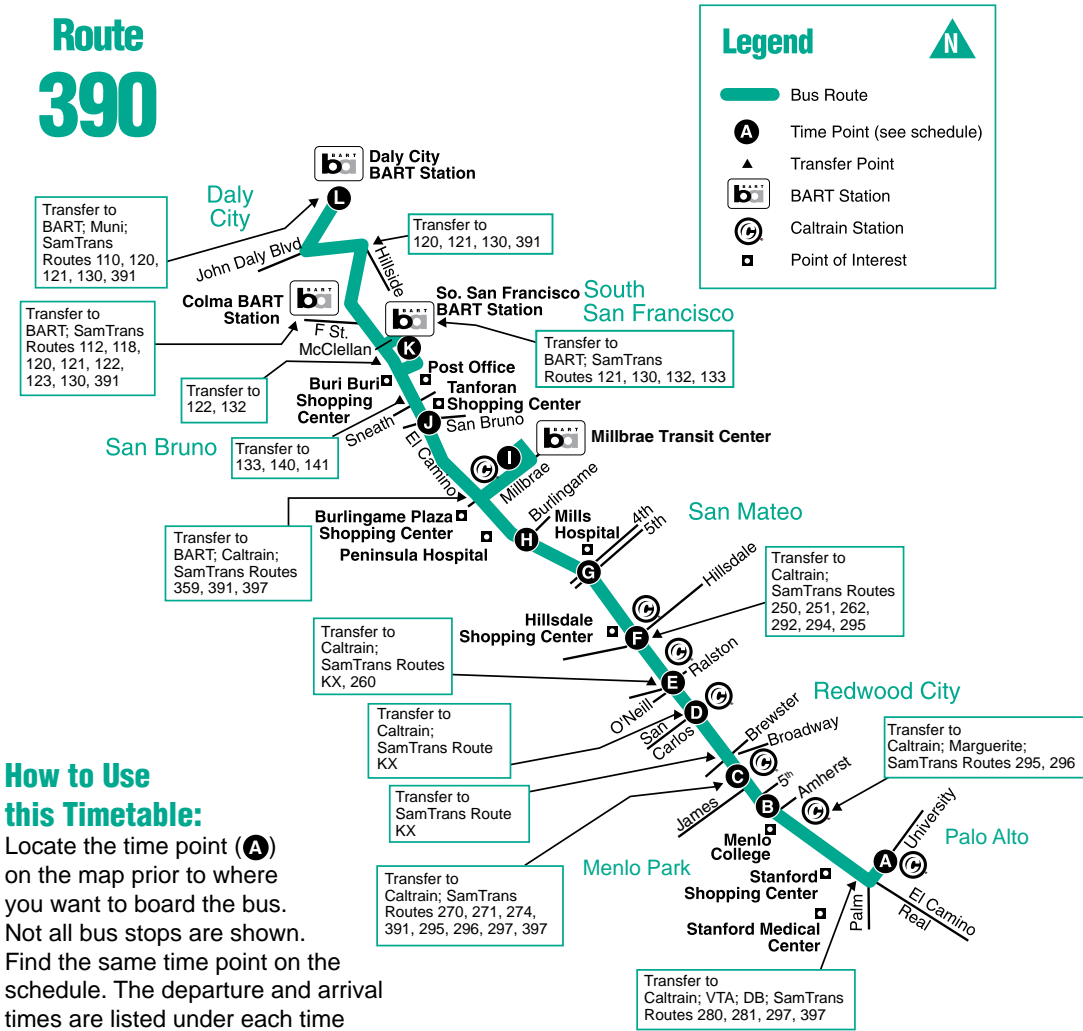

Fares

	Local Fare	Day Pass*
Adult <i>Age 18 - 64</i>	\$2.00	\$6.00
Youth <i>Age 17 and younger</i>	\$1.25	\$3.75
Eligible Discount <i>Age 65+, disabled & Medicare cardholder (proof of eligibility or identity required)</i>	\$1.00	\$3.00

SamTrans Information
Llame para información sobre SamTrans
1-800-660-4287
(TTY Only) 650-508-6448
www.samtrans.com

samTrans BART/Caltrain

- Daly City**
 - BART
- Colma**
- South San Francisco**
 - BART
 - Kaiser Hospital
- San Bruno**
- Millbrae**
 - Millbrae Transit Ctr.
- Burlingame**
- San Mateo**
 - Hillsdale Shop. Ctr.
 - Caltrain
- Belmont**
 - Caltrain
- San Carlos**
 - Caltrain
- Redwood City**
- Atherton**
- Menlo Park**
- Palo Alto**
 - Caltrain

Effective 8/26/12

Information
1-800-660-4287
www.samtrans.com

390

Route 390

Information
1-800-660-4287
www.samtrans.com

Route 390

WEEKDAY SERVICE ONLY

Weekdays to Daly City BART