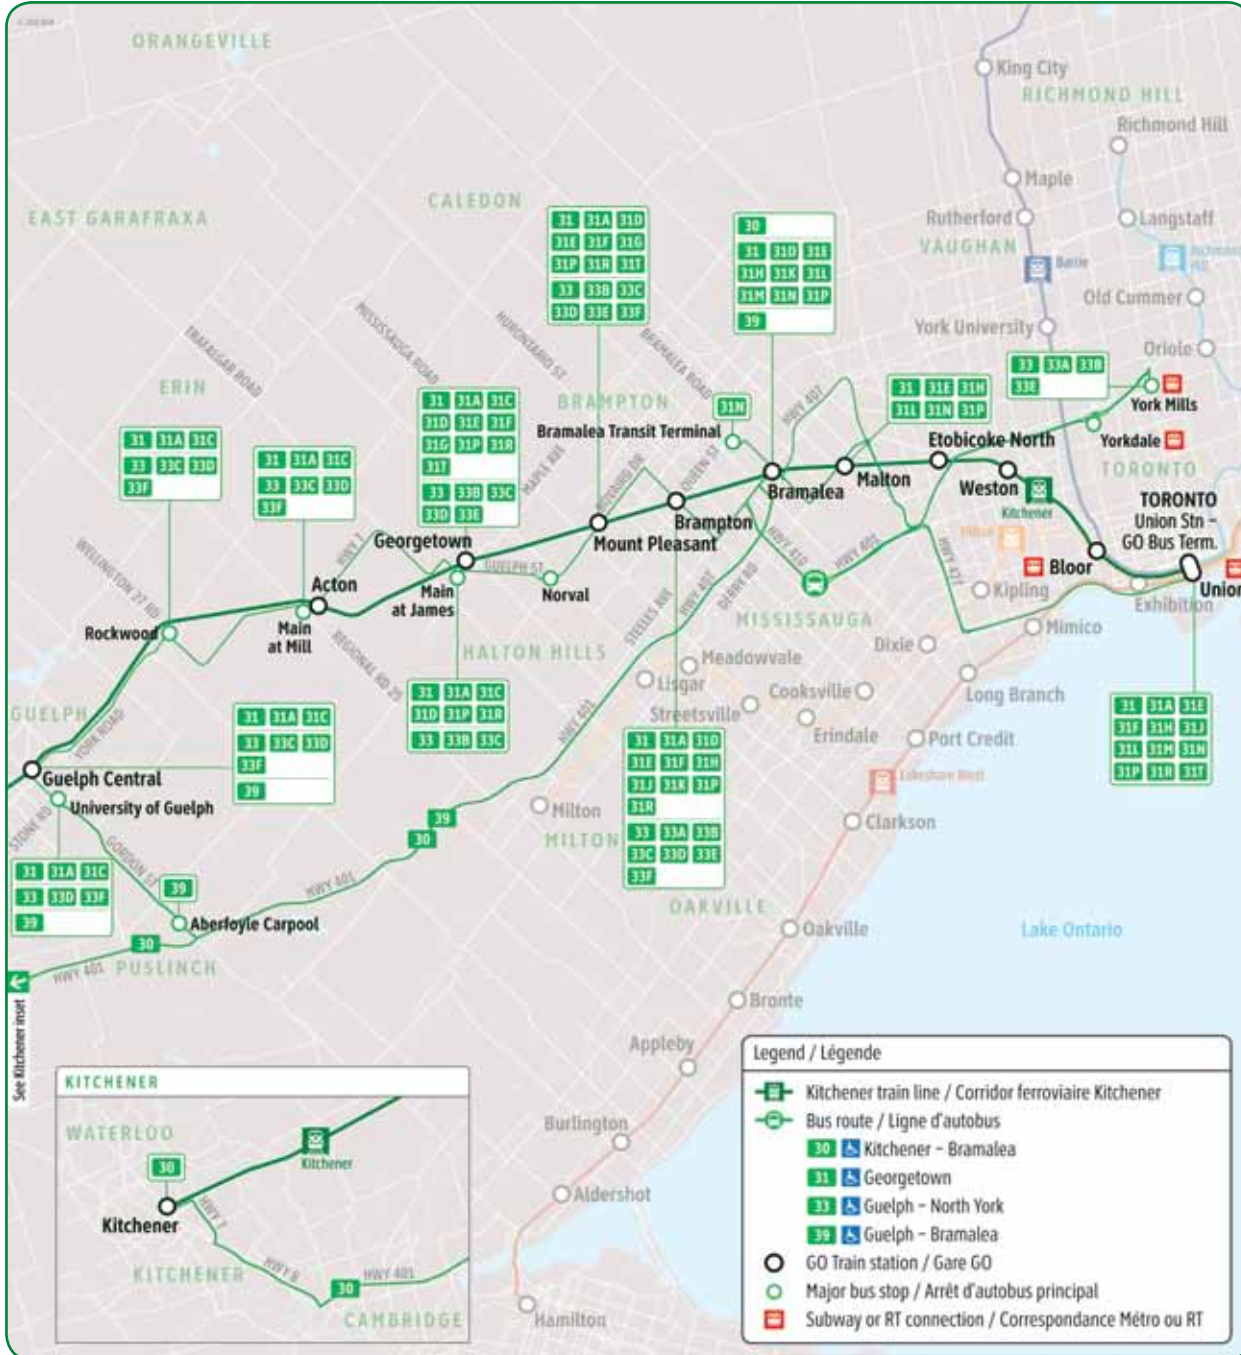

30-31-33-39

Route numbers
Nombre d'itinéraire

Kitchener

Passengers are subject to the conditions and regulations specified in the Metrolinx By-Laws. Schedules are subject to change. Fares vary by the distance travelled and passenger category. Visit gotransit.com for more information.

gotransit.com

Kitchener GO Train and Bus Schedule

Horaire des trains et des autobus GO

Route 30 - Kitchener - Bramalea

Route 31 - Guelph - Georgetown -
Brampton - Toronto

Route 33 - Guelph - Georgetown -
Brampton - Yorkdale - York Mills