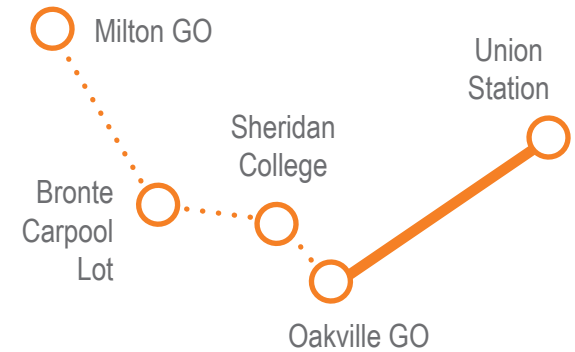

gotransit.com

3-5-2013

Milton/Oakville

GO Bus Schedule

Horaire des autobus GO

Monday to Friday only
Du lundi au vendredi seulement
GO Bus route 20
La route 20 d'autobus GO
Includes Lakeshore West GO Train
Inclut la train GO Lakeshore West