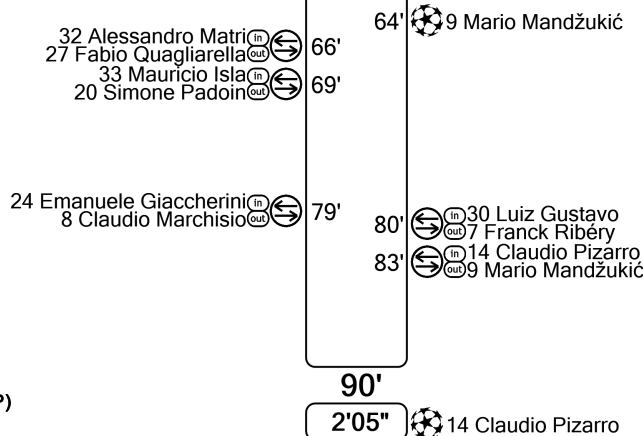

UEFA delegate:
Dennis **Cruise** (IRL)

Goal (Y) Booked (R) Sent off (S) Substitution (P) Penalty (O) Own goal (C) Captain (GK) Goalkeeper (*) Misses next match if booked

- 1 Manuel **Neuer** (GK)
- 4* Dante
- 5 Daniel **Van Buyten**
- 7 Franck **Ribéry**
- 8 **Javi Martínez**
- 9* Mario **Mandžukić**
- 10 Arjen **Robben**
- © 21* Philipp **Lahm**
- 25 Thomas **Müller**
- 27 David **Alaba**
- 31 Bastian **Schweinsteiger**
- 22 Tom **Starke** (GK)
- 11 Xherdan **Shaqiri**
- 13 **Rafinha**
- 14 Claudio **Pizarro**
- 17 Jérôme **Boateng**
- 30* **Luiz Gustavo**
- 33 Mario **Gomez**

Coach:
Jupp **Heynckes**

	Half	Full
Attempts total	7	17
Attempts on target	4	10
Saves	2	4
Corners	3	7
Offsides	1	2
Fouls committed	11	16
Fouls suffered	5	12
Free kicks to goal	0	0
Possession	53%	56%
Ball in play	15'43"	33'16"
Total ball in play	29'36"	59'22"