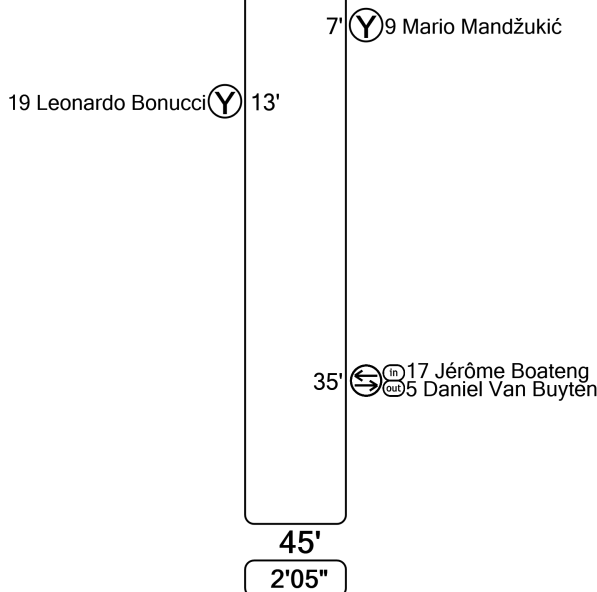

UEFA delegate:
Dennis **Cruise** (IRL)

Goal (Y) Booked (R) Sent off (S) Substitution (P) Penalty (O) Own goal (C) Captain (GK) Goalkeeper (*) Misses next match if booked

- 1 Manuel **Neuer** (GK)
- 4* Dante
- 5 Daniel **Van Buyten**
- 7 Franck **Ribéry**
- 8 **Javi Martínez**
- 9* Mario **Mandžukić**
- 10 Arjen **Robben**
- © 21* Philipp **Lahm**
- 25 Thomas **Müller**
- 27 David **Alaba**
- 31 Bastian **Schweinsteiger**
- 22 Tom **Starke** (GK)
- 11 Xherdan **Shaqiri**
- 13 **Rafinha**
- 14 Claudio **Pizarro**
- 17 Jérôme **Boateng**
- 30* **Luiz Gustavo**
- 33 Mario **Gomez**