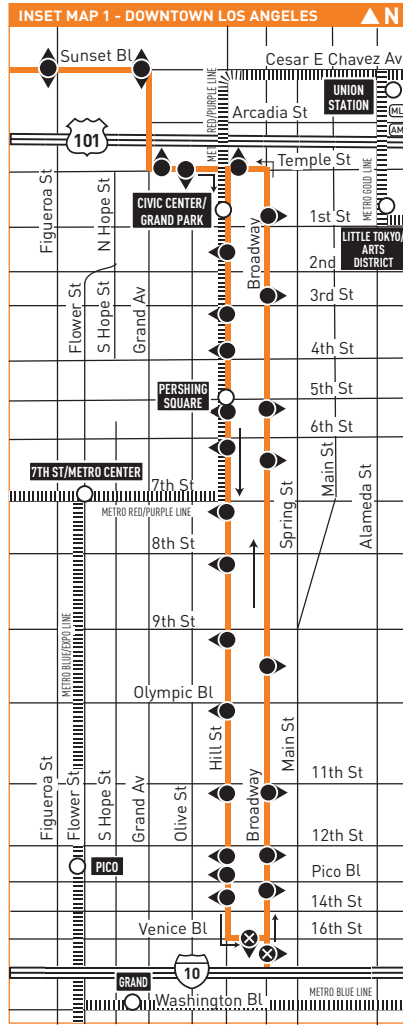

INSET 1 - DOWNTOWN LOS ANGELES

- Route of Line 4
- Stop
- Stop and Timepoint
- Metro Rail Station
- Metrolink
- Amtrak

- MAP NOTES**
- 1** Dodger Stadium
 - 2** Braille Institute
 - 3** LA City College
 - 4** West Hollywood City Hall
 - 5** Santa Monica Bl & Av of the Stars
Metro 4, 16, 28, 704, 728, CE 534, 573; SC 792, 797; AV 786
 - 6** St. John's Hospital
 - 7** Santa Monica-UCLA Medical Center
 - 8** Santa Monica Bl & 4th St/Broadway & 4th St
Metro 4 Owl, 534; BBB 2, 3, 4, 5, 8, 9; Rapid 3, Rapid 7, Rapid 10, Rapid 20
 - 9** Ocean Av & Santa Monica Bl
Metro 4 Owl, 20 Owl, 33 Owl, 534, 704, 720, 733; BBB 1, 7; Rapid 7, Rapid 10

- LEGEND**
- Route of Line 4
 - Route of Line 4 Late Night/Owl Trips
 - Late Night/Owl Trips, Eastbound Only
 - Late Night/Owl Trips, Westbound Only
 - Timepoint
 - Metro Rail
 - Metro Rail Station
 - Connecting Lines
 - Rapid Connecting Lines
 - AV Antelope Valley Transit Authority
 - BBB Santa Monica's Big Blue Bus
 - C Culver CityBus
 - CE LADOT Commuter Express
 - LD LADOT DASH
 - SC Santa Clarita Transit