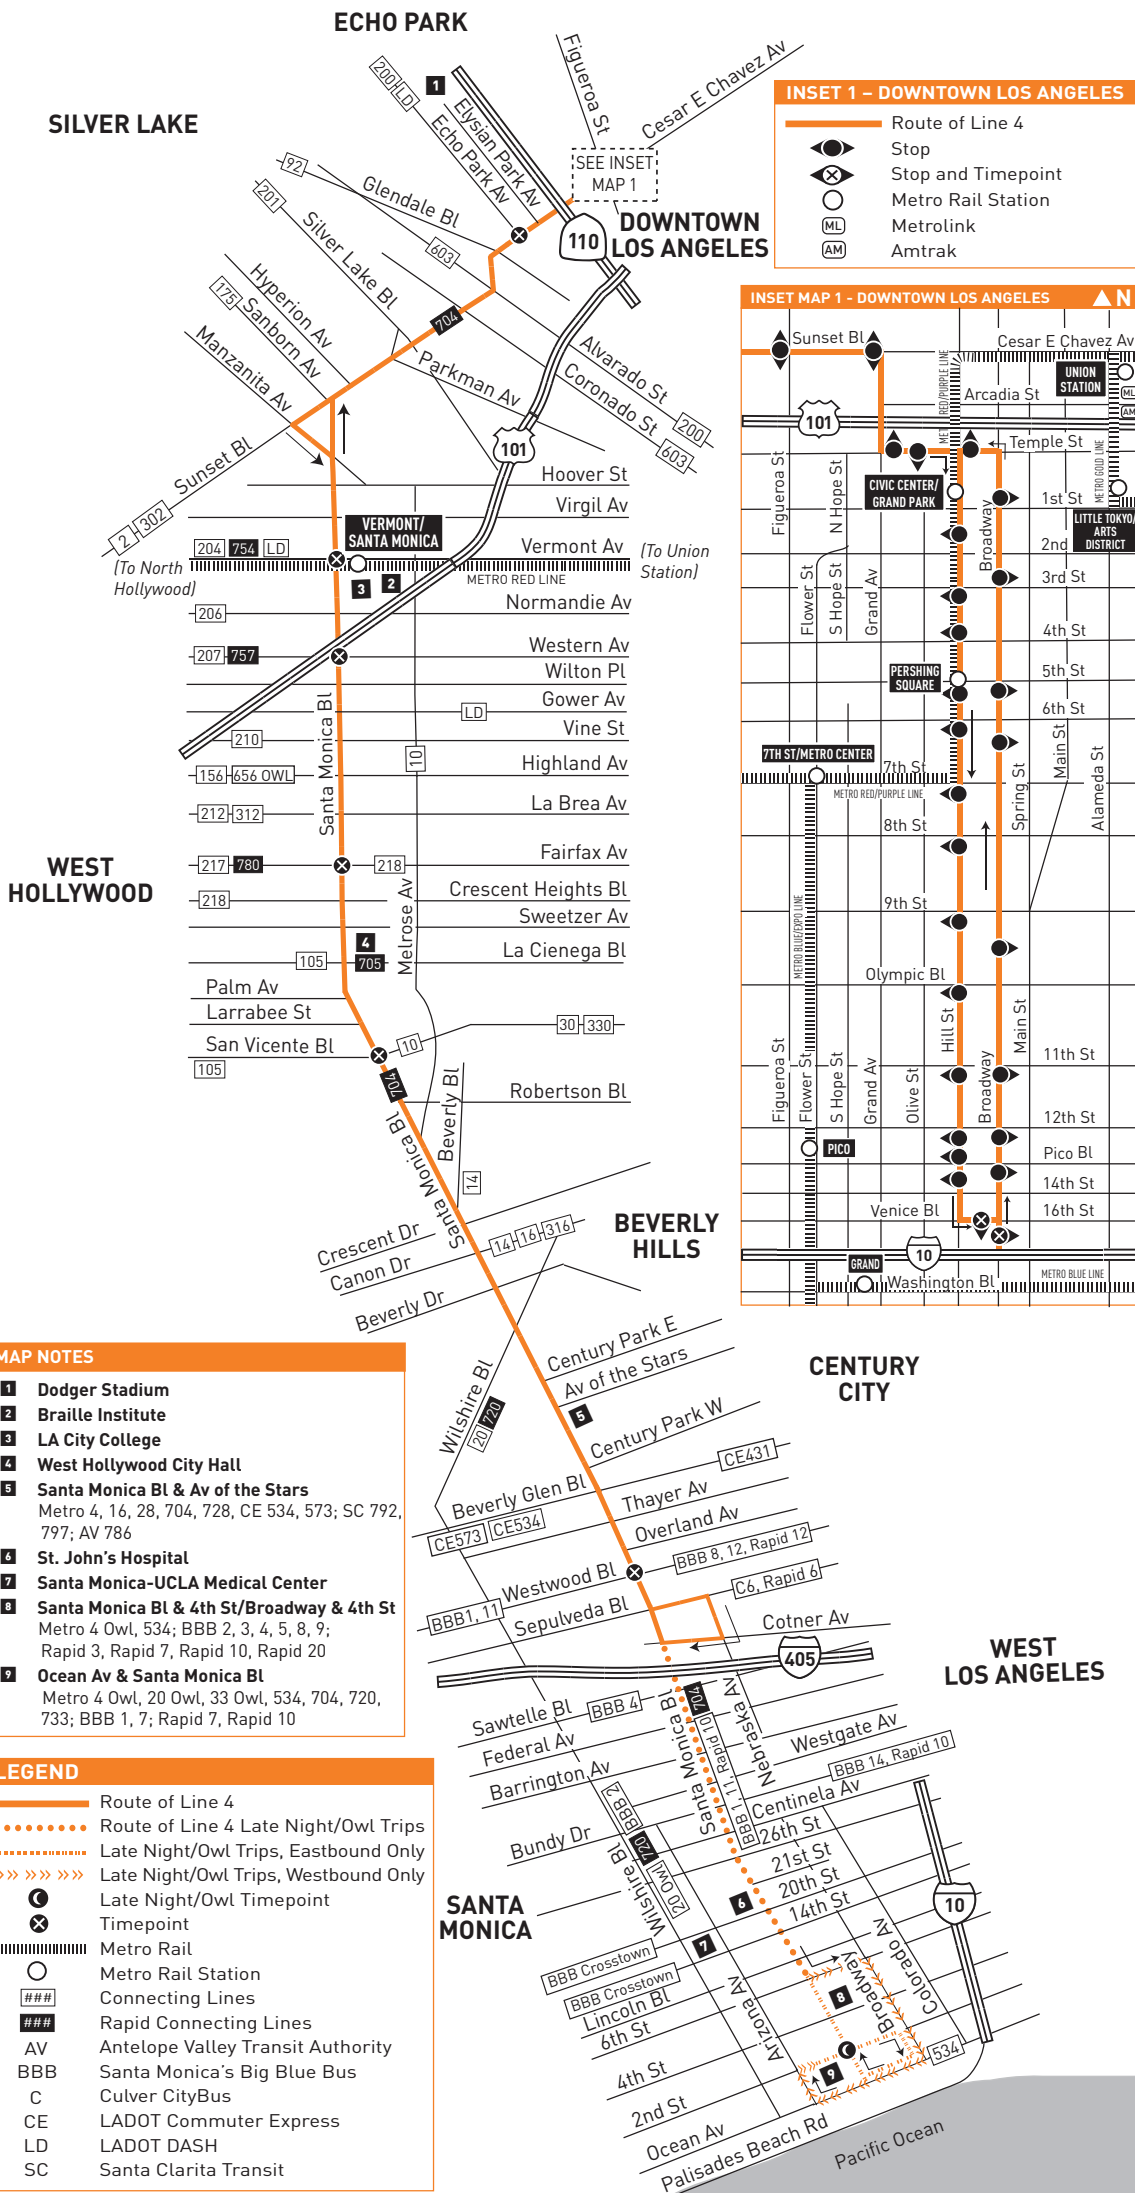

INSET 1 - DOWNTOWN LOS ANGELES

- Route of Line 4
- Stop
- Stop and Timepoint
- Metro Rail Station
- Metrolink
- Amtrak

- MAP NOTES**
- 1** Dodger Stadium
 - 2** Braille Institute
 - 3** LA City College
 - 4** West Hollywood City Hall
 - 5** Santa Monica Bl & Av of the Stars
Metro 4, 16, 28, 704, 728, CE 534, 573; SC 792, 797; AV 786
 - 6** St. John's Hospital
 - 7** Santa Monica-UCLA Medical Center
 - 8** Santa Monica Bl & 4th St/Broadway & 4th St
Metro 4 Owl, 534; BBB 2, 3, 4, 5, 8, 9; Rapid 3, Rapid 7, Rapid 10, Rapid 20
 - 9** Ocean Av & Santa Monica Bl
Metro 4 Owl, 20 Owl, 33 Owl, 534, 704, 720, 733; BBB 1, 7; Rapid 7, Rapid 10

- LEGEND**
- Route of Line 4
 - Route of Line 4 Late Night/Owl Trips
 - Late Night/Owl Trips, Eastbound Only
 - Late Night/Owl Trips, Westbound Only
 - Timepoint
 - Metro Rail
 - Metro Rail Station
 - Connecting Lines
 - Rapid Connecting Lines
 - AV Antelope Valley Transit Authority
 - BBB Santa Monica's Big Blue Bus
 - C Culver CityBus
 - CE LADOT Commuter Express
 - LD LADOT DASH
 - SC Santa Clarita Transit