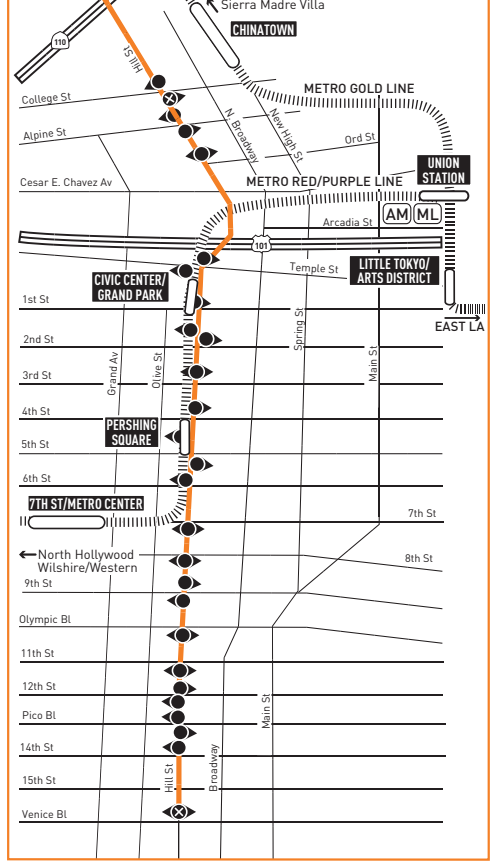

Sunday and Holiday Schedules

Sunday and Holiday Schedule in effect on New Year's Day, Memorial Day, Independence Day, Labor Day, Thanksgiving Day and Christmas Day.

Special Notes

- A** Trip waits at Hill & 7th for transfer connections.
 - B** Trip continues in service along San Fernando Rd. Upon arrival at Truman & Hubbard, changes to Line 224 service and arrives Olive View Medical Center 12 minutes after time shown. Obtain Line 224 timetable for details.
 - C** Trip originates in Line 224 service in Sylmar 15 minutes before time shown. Obtain Line 224 timetable for details. Upon arrival at Truman and Hubbard, it changes to Line 94 service and continues as shown.
-

INSET 1 - BOB HOPE AIRPORT

INSET 2 - DOWNTOWN BURBANK

INSET 3 - DOWNTOWN LOS ANGELES

LEGEND

- Route of Line 94
- Line 94 Route Extension on Saturday & Sunday
- Timepoint
- Metro Rail
- Metro Rail Station
- Transit Center
- Amtrak Station
- Metrolink Station
- Airport
- Burbank Bus
- LADOT Commuter Express
- Glendale Beeline
- Santa Clarita Transit

INSET 3 - DOWNTOWN LOS ANGELES

- Stop
- Stop & Timepoint

MAP NOTES

- 1 Sun Valley Station**
Metro 94, Antelope Valley Metrolink Line
- 2 Bob Hope Airport**
- 3 Burbank Town Center**
- 4 Burbank Station**
Metro 92, 96, 154, 155, 164, 165, 292, SC794; BB Media District, Airport/Empire; Metrolink Antelope Valley Line, Metrolink Ventura County Line
- 5 Glendale Station**
Metro 183, GB1, 2, 11, 12; Metrolink Antelope Valley Line, Ventura County Line; Amtrak
- 6 Burbank - Bob Hope Airport Station**
Metro 165; Metrolink Ventura County Line; Amtrak
- 7 Sylmar Station**
Metro 230, 236, 239, 292, 734, 794 (94 Weekends Only); CE574; Metrolink Antelope Valley Metrolink Line