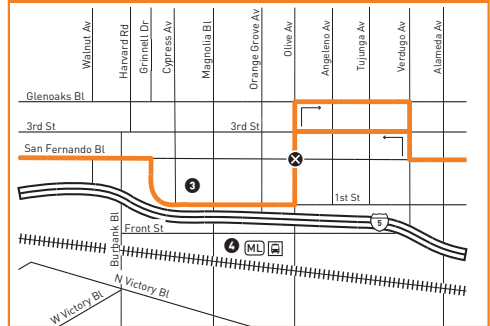

INSET 1 - BOB HOPE AIRPORT

INSET 2 - DOWNTOWN BURBANK

INSET 3 - DOWNTOWN LOS ANGELES

LEGEND

- Route of Line 94
- Line 94 Route Extension on Saturday & Sunday
- Timepoint
- Metro Rail
- Metro Rail Station
- Transit Center
- Amtrak Station
- Metrolink Station
- Airport
- Burbank Bus
- LADOT Commuter Express
- Glendale Beeline
- Santa Clarita Transit

INSET 3 - DOWNTOWN LOS ANGELES

- Stop
- Stop & Timepoint

MAP NOTES

- 1 Sun Valley Station**
Metro 94, Antelope Valley Metrolink Line
- 2 Bob Hope Airport**
- 3 Burbank Town Center**
- 4 Burbank Station**
Metro 92, 96, 154, 155, 164, 165, 292, SC794; BB Media District, Airport/Empire; Metrolink Antelope Valley Line, Metrolink Ventura County Line
- 5 Glendale Station**
Metro 183, GB1, 2, 11, 12; Metrolink Antelope Valley Line, Ventura County Line; Amtrak
- 6 Burbank - Bob Hope Airport Station**
Metro 165; Metrolink Ventura County Line; Amtrak
- 7 Sylmar Station**
Metro 230, 236, 239, 292, 734, 794 (94 Weekends Only); CE574; Metrolink Antelope Valley Metrolink Line