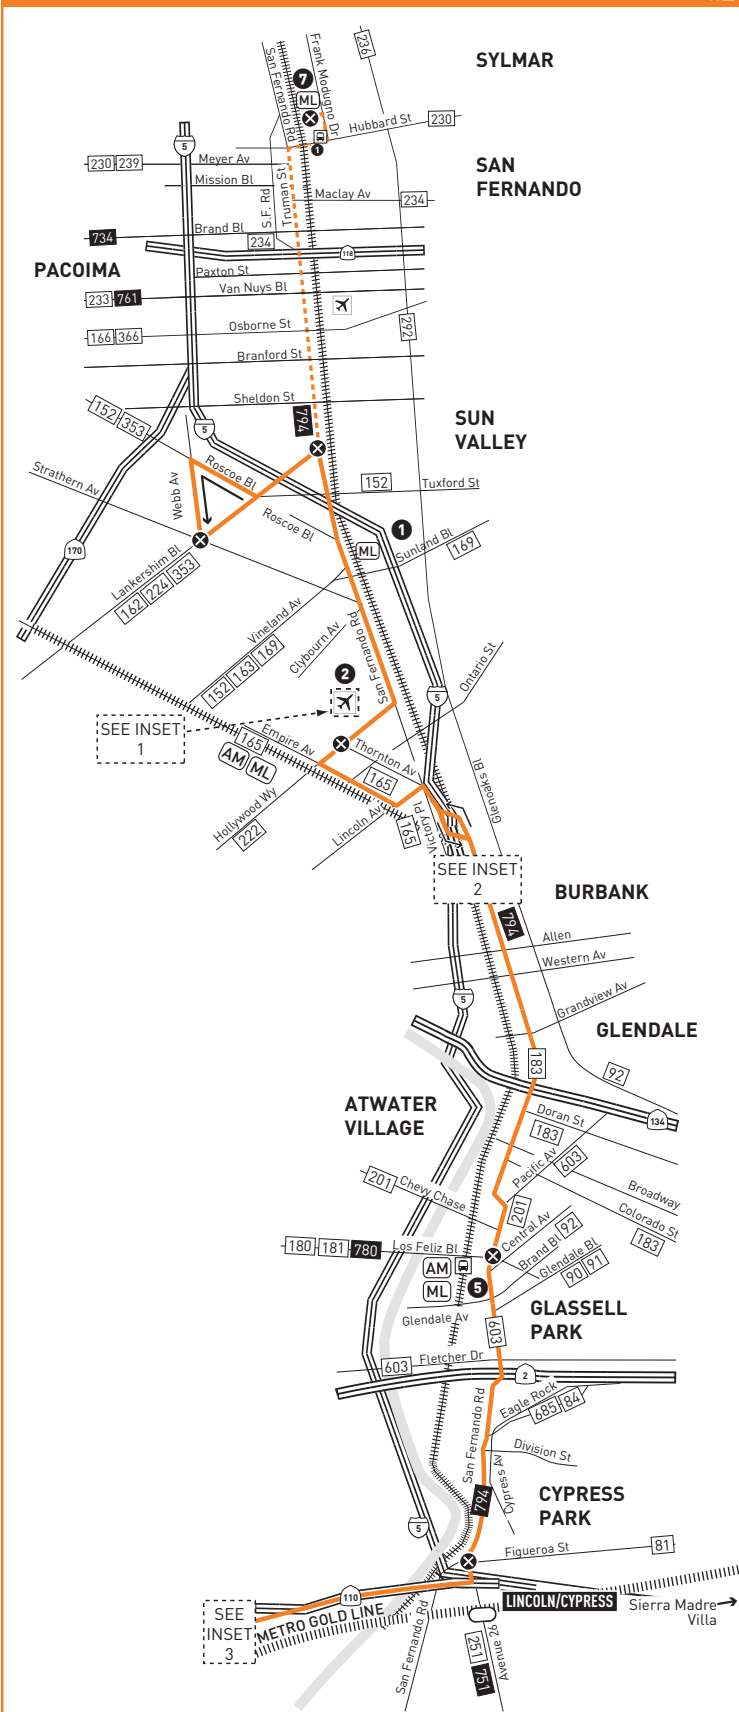

INSET 1 - BOB HOPE AIRPORT

INSET 2 - DOWNTOWN BURBANK

INSET 3 - DOWNTOWN LOS ANGELES

LEGEND

- Route of Line 94
- Line 94 Route Extension on Saturday & Sunday
- Timepoint
- Metro Rail
- Metro Rail Station
- Transit Center
- Amtrak Station
- Metrolink Station
- Airport
- Burbank Bus
- LADOT Commuter Express
- Glendale Beeline
- Santa Clarita Transit

INSET 3 - DOWNTOWN LOS ANGELES

- Stop
- Stop & Timepoint

MAP NOTES

1. **1 Sun Valley Station**
   Metro 94, Antelope Valley Metrolink Line
2. **2 Bob Hope Airport**
3. **3 Burbank Town Center**
4. **4 Burbank Station**
   Metro 92, 96, 154, 155, 164, 165, 292, SC794; BB Media District, Airport/Empire; Metrolink Antelope Valley Line, Metrolink Ventura County Line
5. **5 Glendale Station**
   Metro 183, GB1, 2, 11, 12; Metrolink Antelope Valley Line, Ventura County Line; Amtrak
6. **6 Burbank - Bob Hope Airport Station**
   Metro 165; Metrolink Ventura County Line; Amtrak
7. **7 Sylmar Station**
   Metro 230, 236, 239, 292, 734, 794 (94 Weekends Only); CE574; Metrolink Antelope Valley Metrolink Line