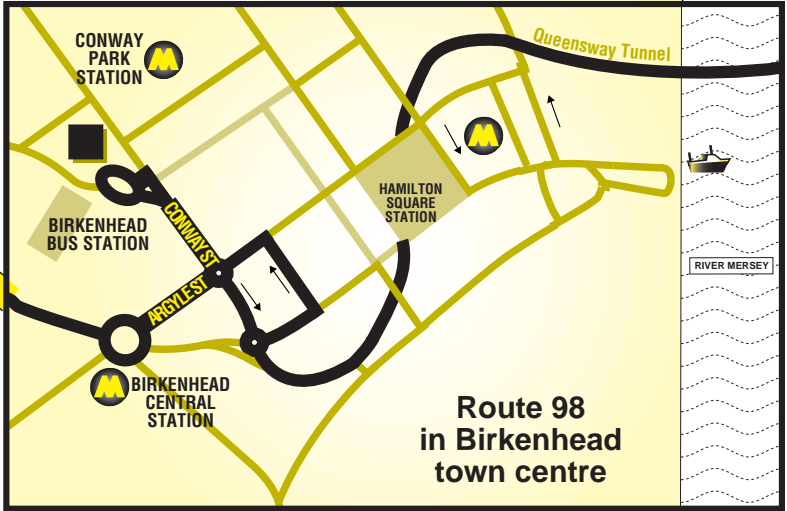

Running every 30 minutes during the daytime, Route 98 links Liverpool city centre with Birkenhead, Noctorum, Beechwood, Moreton and Town Meadow.

Route 98 is operated by:

Travel Information

traveline
public transport info

0871 200 22 33

Calls costs 10p per minute from land lines, mobiles may vary

www.merseytravel.gov.uk

DEL 260313

Route 98: Liverpool - Town Meadow

KEY

- Timetable Reference Point
- Merseyrail Station
- Shopping
- Mersey Ferries
- Public House

Route 98 between Liverpool and Town Meadow: from LIVERPOOL (SIR THOMAS STREET) via Whitechapel, Crosshall Street, Victoria Street, Queensway Mersey Tunnel, Chester Street, Market Street, Hamilton Street, Argyle Street, Conway Street, BIRKENHEAD BUS STATION, Conway Street, Argyle Street, Borough Road, Balls Road East, Balls Road, Shrewsbury Road, Gerald Road, Townfield Lane, Noctorum Way, Noctorum Avenue, Upton Road, Warren Drive, Fender Way, Bidston Village Road, Hoylake Road, Fender Lane, Hoylake Road, Pasture Road, Maryland Lane, Maryland Lane, Town Meadow Lane, Bermuda Road to TOWN MEADOW (BERMUDA ROAD).

Route 98 between Town Meadow and Liverpool: from TOWN MEADOW (MARYLAND LANE) via Town Meadow Lane, Bermuda Road, Hoylake Road, Fender Lane, Hoylake Road, Bidston Village Road, Fender Way, Warren Drive, Upton Road, Noctorum Avenue, Noctorum Way, Townfield Lane, Gerald Road, Shrewsbury Road, Balls Road, Balls Road East, Borough Road, Argyle Street, Conway Street, BIRKENHEAD BUS STATION, Conway Street, Queensway Mersey Tunnel, Whitechapel, Crosshall Street, Dale Street, Sir Thomas Street to LIVERPOOL (SIR THOMAS STREET).