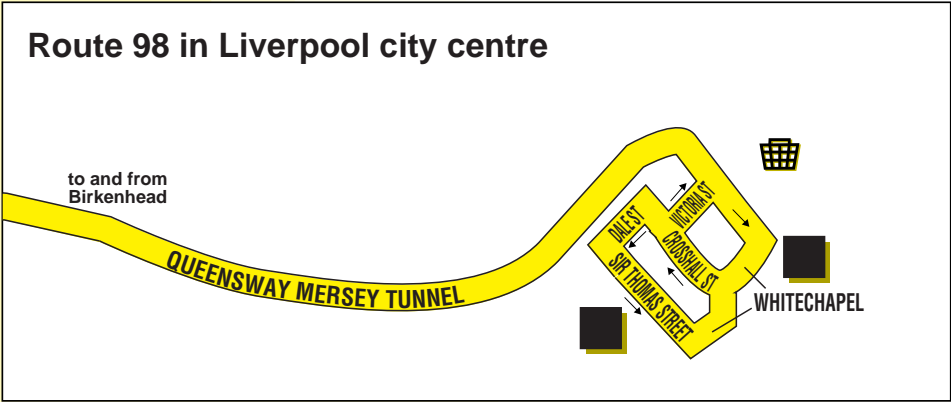

Running every 30 minutes during the daytime, Route 98 links Liverpool city centre with Birkenhead, Noctorum, Beechwood, Moreton and Town Meadow.

Route 98 is operated by:

Travel Information

traveline
public transport info

0871 200 22 33

Calls costs 10p per minute from land lines, mobiles may vary

www.merseytravel.gov.uk

DEL 260313

Route 98: Liverpool - Town Meadow

KEY

- Timetable Reference Point
- Merseyrail Station
- Shopping
- Mersey Ferries
- Public House

Route 98 between Liverpool and Town Meadow: from LIVERPOOL (SIR THOMAS STREET) via Whitechapel, Crosshall Street, Victoria Street, Queensway Mersey Tunnel, Chester Street, Market Street, Hamilton Street, Argyle Street, Conway Street, BIRKENHEAD BUS STATION, Conway Street, Argyle Street, Borough Road, Balls Road East, Balls Road, Shrewsbury Road, Gerald Road, Townfield Lane, Noctorum Way, Noctorum Avenue, Upton Road, Warren Drive, Fender Way, Bidston Village Road, Hoylake Road, Fender Lane, Hoylake Road, Pasture Road, Maryland Lane, Maryland Lane, Town Meadow Lane, Bermuda Road to TOWN MEADOW (BERMUDA ROAD).

Route 98 between Town Meadow and Liverpool: from TOWN MEADOW (MARYLAND LANE) via Town Meadow Lane, Bermuda Road, Hoylake Road, Fender Lane, Hoylake Road, Bidston Village Road, Fender Way, Warren Drive, Upton Road, Noctorum Avenue, Noctorum Way, Townfield Lane, Gerald Road, Shrewsbury Road, Balls Road, Balls Road East, Borough Road, Argyle Street, Conway Street, BIRKENHEAD BUS STATION, Conway Street, Queensway Mersey Tunnel, Whitechapel, Crosshall Street, Dale Street, Sir Thomas Street to LIVERPOOL (SIR THOMAS STREET).