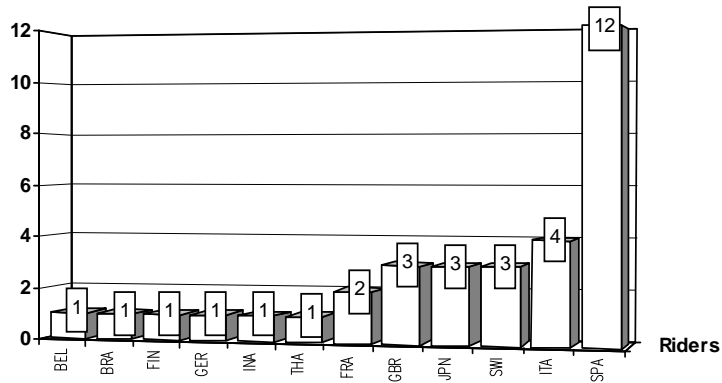

W=Wildcard R(=Replacement __=Replaced i=Trophy Michel Metraux Cup r=Rookie of the year

These data/results cannot be reproduced, stored and/or transmitted in whole or in part by any manner of electronic, mechanical, photocopying, recording, broadcasting or otherwise now known or herein after developed without the previous express consent by the copyright owner, except for reproduction in daily press and regular printed publications on sale to the public within 60 days of the event related to those data/results and always provided that copyright symbol appears together as follows below.