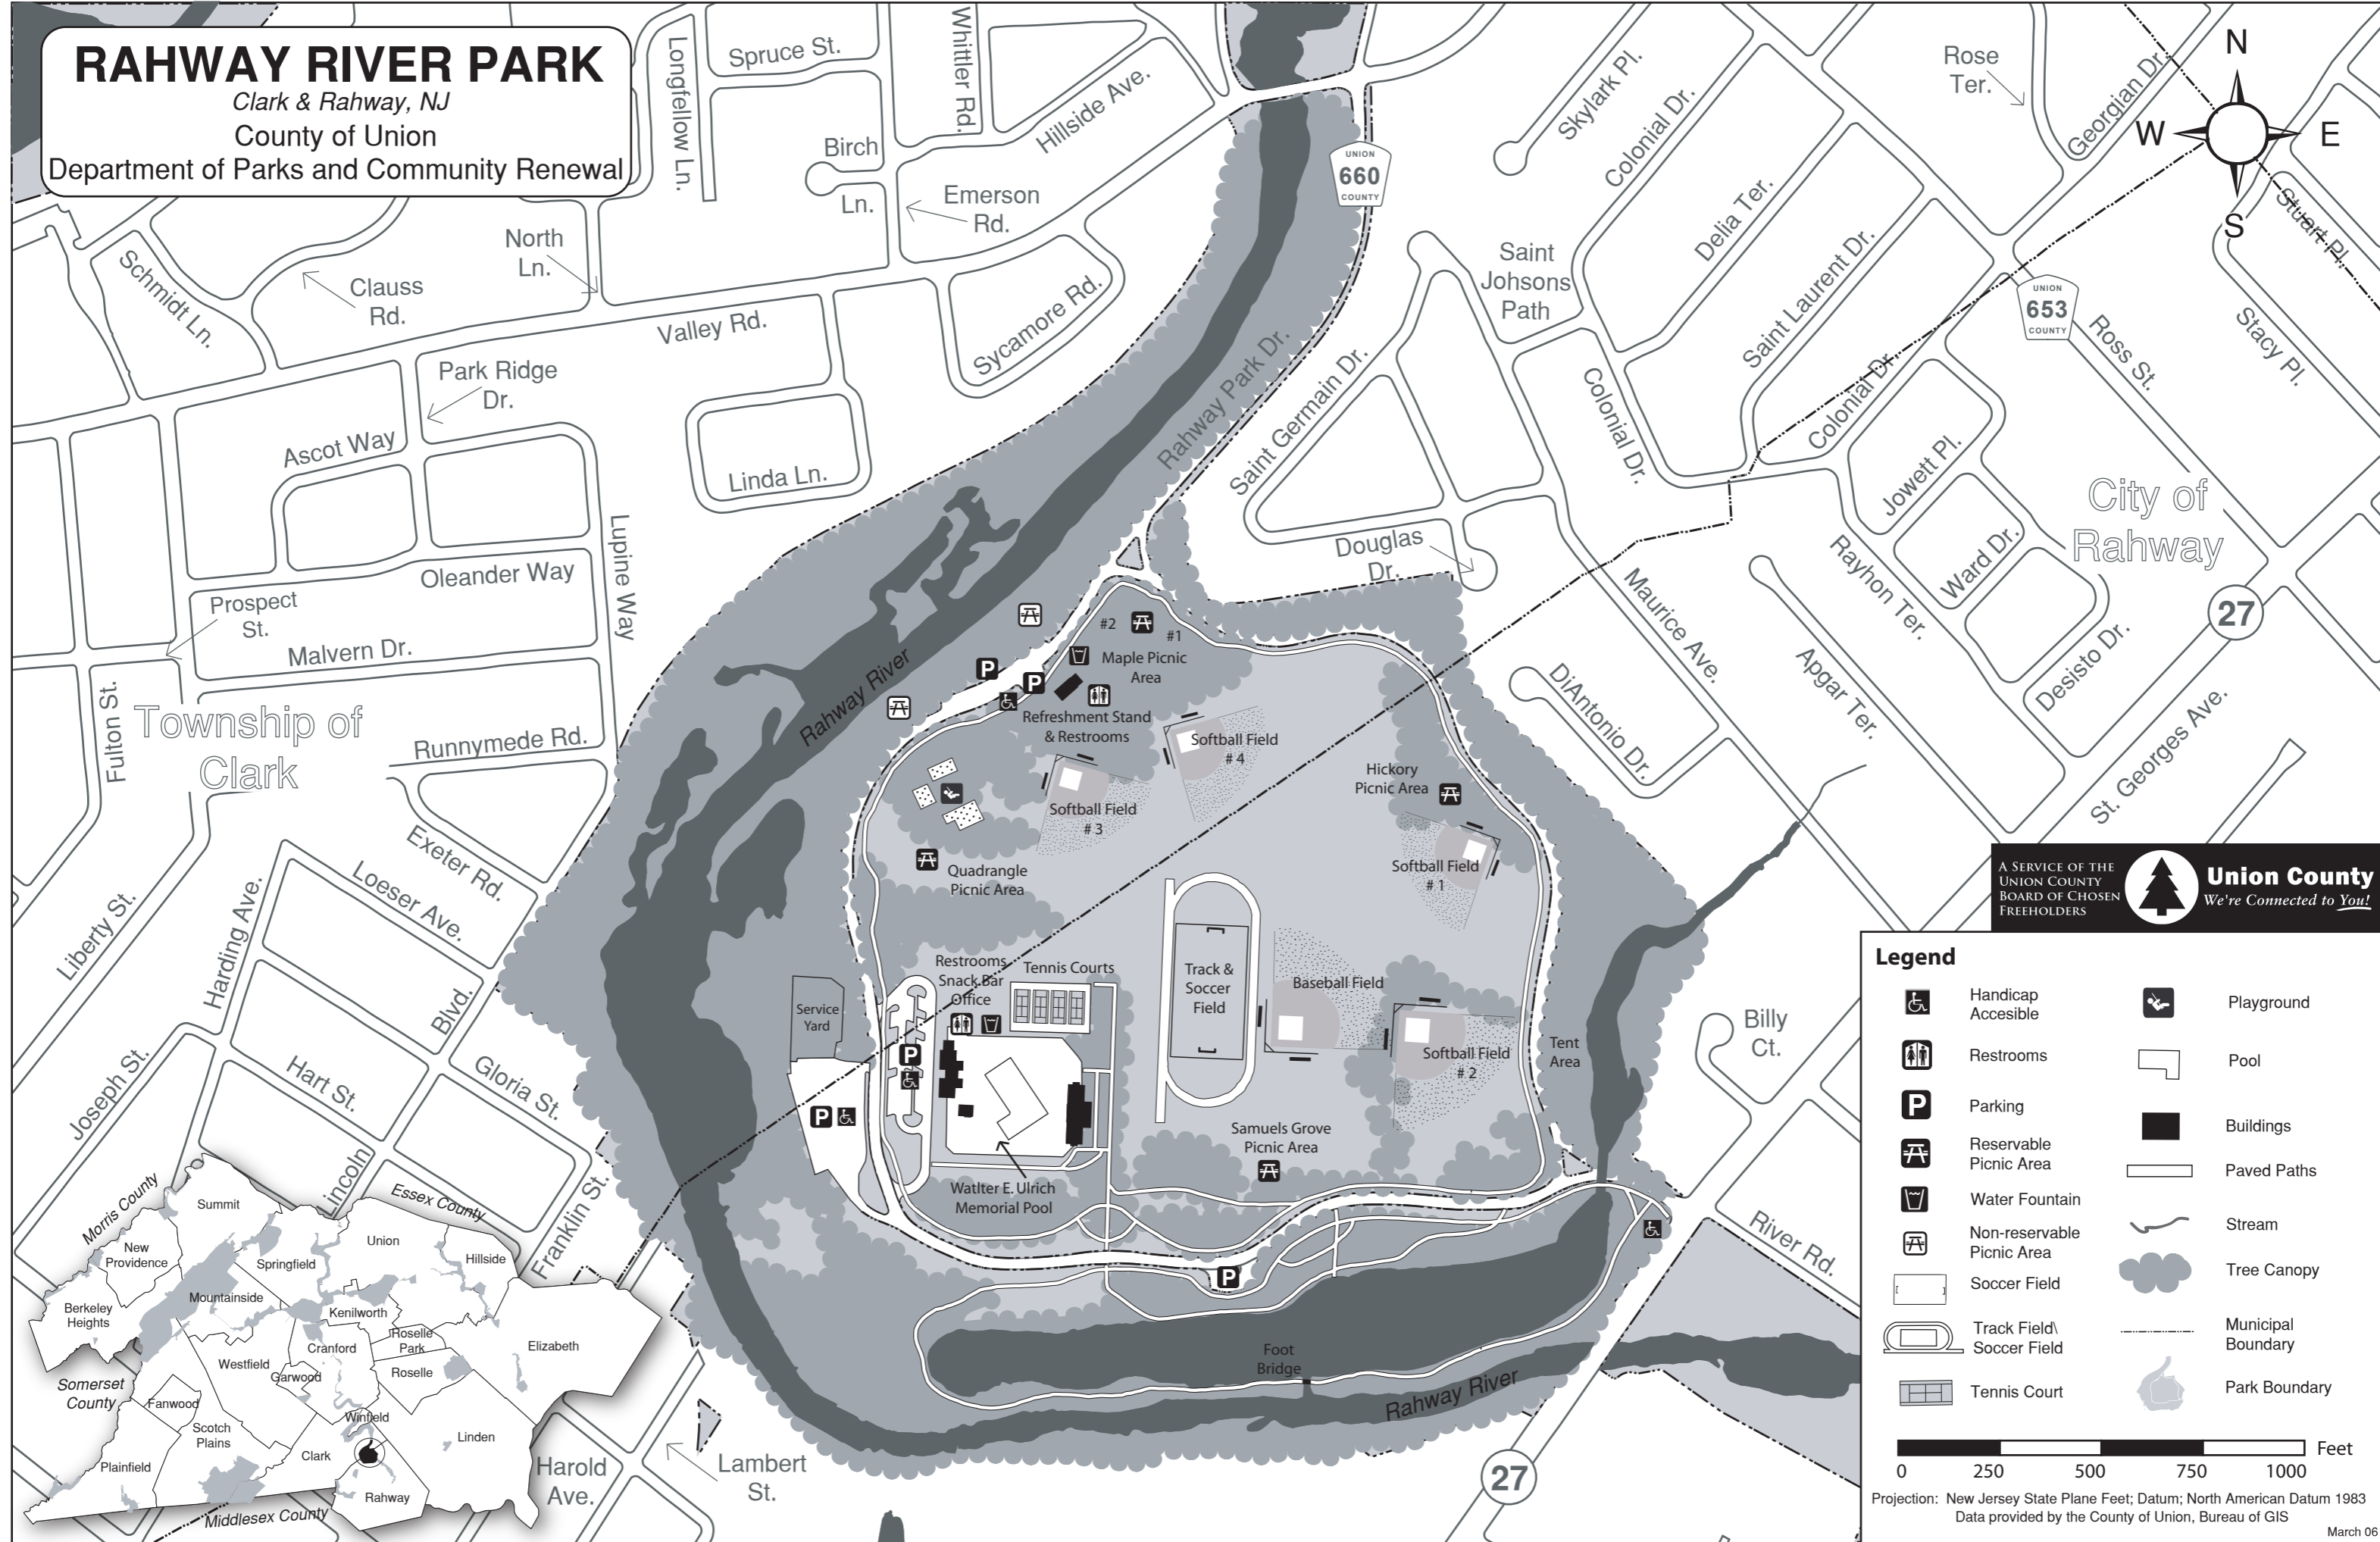

RAHWAY RIVER PARK

Clark & Rahway, NJ
 County of Union
 Department of Parks and Community Renewal

City of
Rahway

Township of
Clark

Legend	
	Handicap Accessible
	Restrooms
	Parking
	Reservable Picnic Area
	Water Fountain
	Non-reservable Picnic Area
	Soccer Field
	Track Field/Soccer Field
	Tennis Court
	Playground
	Pool
	Buildings
	Paved Paths
	Stream
	Tree Canopy
	Municipal Boundary
	Park Boundary

0 250 500 750 1000 Feet
 Projection: New Jersey State Plane Feet; Datum; North American Datum 1983
 Data provided by the County of Union, Bureau of GIS
 March 06