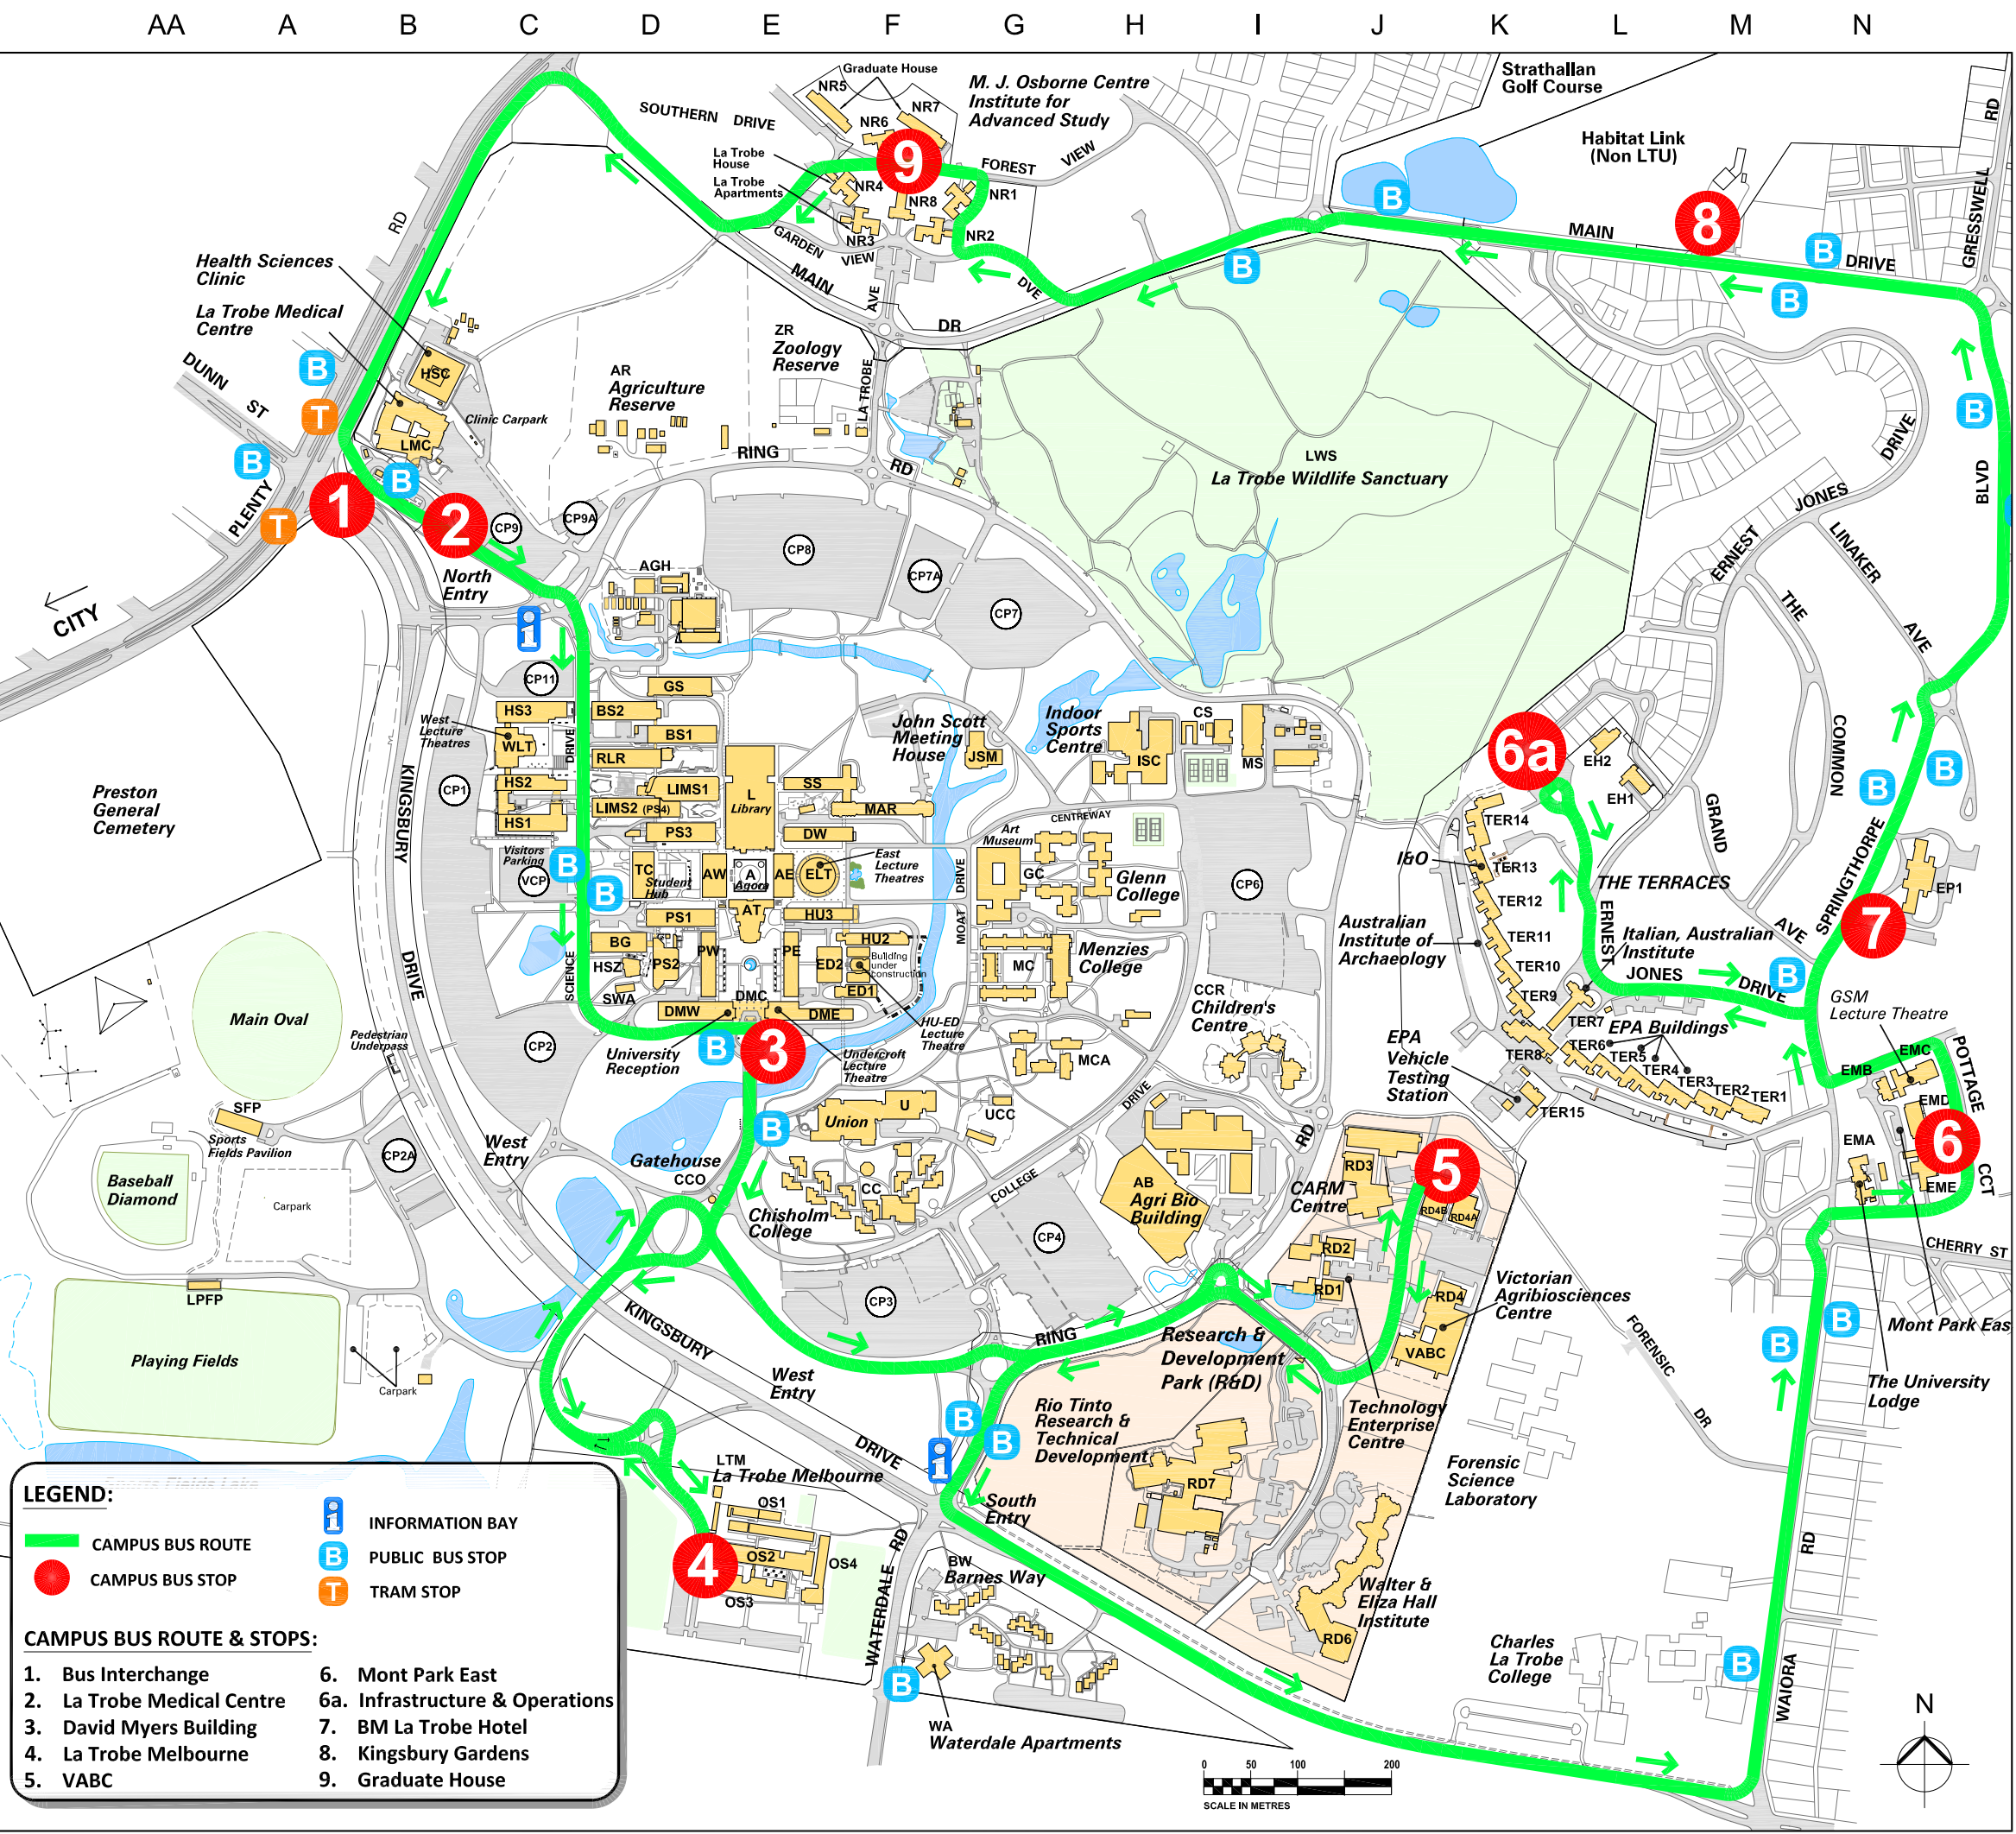

LEGEND:

- CAMPUS BUS ROUTE
- CAMPUS BUS STOP
- INFORMATION BAY
- PUBLIC BUS STOP
- TRAM STOP

CAMPUS BUS ROUTE & STOPS:

1. Bus Interchange	6. Mont Park East
2. La Trobe Medical Centre	6a. Infrastructure & Operations
3. David Myers Building	7. BM La Trobe Hotel
4. La Trobe Melbourne	8. Kingsbury Gardens
5. VABC	9. Graduate House