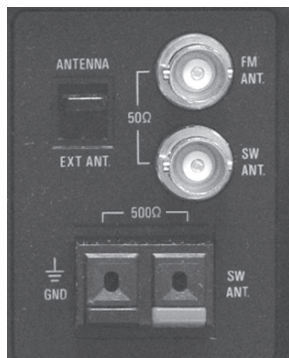

GRUNDIG

SATELLIT 750

The **Grundig Satellit 750** is an exciting new portable that brings the world to you! You will get complete coverage of long wave (100-519 kHz), medium wave and shortwave frequencies as well as FM (stereo to the earphone jack). Plus the Satellit 750 also receives the VHF aeronautical band (118-137 MHz). Your shortwave coverage includes the reception of the single sideband (SSB) mode allowing the reception of ham radio operators, maritime and shortwave aeronautical stations. You can select either wide or narrow selectivity to reduce co-channel interference. You can tune your favorite stations by the conventional tuning knob, quick keypad entry or via the 1000 memories. Two speed tuning increments (1 and 5 kHz) are available. And you will enjoy the fidelity you have come to expect from Grundig - enhanced by separate bass and treble controls. The radio features both an Earphone Jack and a Line Output Jack. The built in 24 hour clock has a dual alarm and a sleep feature. This radio can simultaneously display the frequency and the time on the large backlit LCD. It will also indicate external/internal antenna selection, battery status, memory, selected bandwidth and attenuator status. Long distance AM band reception is possible with the built-in 360° rotatable, directional ferrite antenna. External antennas may also be attached. 14.65 x 7.24 x 5.75 inches 5.25 lbs. Includes AC adapter or may operate from four D cells (not supplied). One year limited manufacturer's warranty. Latest production with metal knobs.

List \$400.00 Order #0750 **\$299.95**

Separate bass and treble controls allow you to tailor to your listening tastes.

Switchable BNC jacks are provided for FM and shortwave antennas. High impedance (500 ohm) terminals are provided for simple shortwave wire antennas. There is also a mini jack available for the AM and longwave bands.