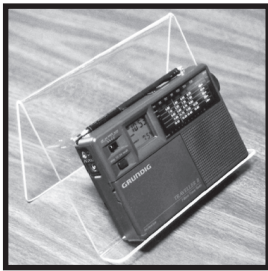

SSV Order #5951 \$22.95

SANGEAN PS-300

The **Sangean PS-300** speaker sits comfortably under your pillow. The PS-300 plugs into most audio devices including radio, iPhone, iPad, MP3 player, Smartphone or TV. Enjoy your listening without disturbing your partner. Unlike other pillow speakers, this model has a built-in volume control and an audio amplifier to enhance the output level. There is a switch to turn off the amplification and drive the speaker directly to save battery life. Requires one AAA battery (not supplied). The 6.5 foot cord terminates to a stereo 3.5mm mini plug.

PS-300 Order #6029 \$18.95

RADIO STANDS

The **CLEAR MED** is a handy clear plastic stand supports your Grundig G3, G4, G6, G4000A at the optimum viewing angle. (The radios shown are not included). Size: 6.75 x 4.5 x 4.75 inches (5.2 inches on the slant).