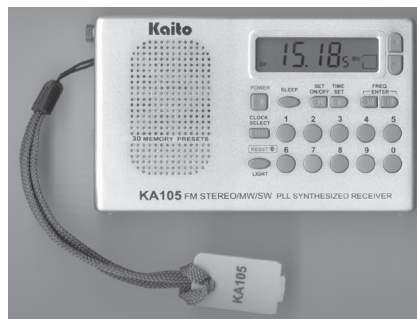

KA105

The **Kaito KA105** has a striking aluminum alloy front panel. This stylish portable tunes AM from 520-1710 kHz (10 kHz steps), shortwave from 5.95 to 15.60 MHz (5 kHz steps) and FM from 87.5 to 108 MHz. Tuning is easy with manual tuning, seek tuning, memory tuning and direct keypad entry. It features 30 memory presets. A dual 24 hour clock has alarm and sleep functions. Other controls include: stereo-mono switch, lock switch and LCD lamp switch. There is a jack for external power (3-5 VDC) or the radio operates from two AA cells (not supplied). There is a built-in ferrite antenna for AM and a telescopic whip for SW and FM. There is also an external antenna jack for SW. The KA105 comes with: AC adapter, cloth carry pouch, external wire antenna, wrist strap (with backrest clip) and stereo earbuds. Size: 4.25 x 2.9 x 0.9 inches (110x70x20mm). One year limited manufacturer's warranty.

KA105 Order #0105 $49.95