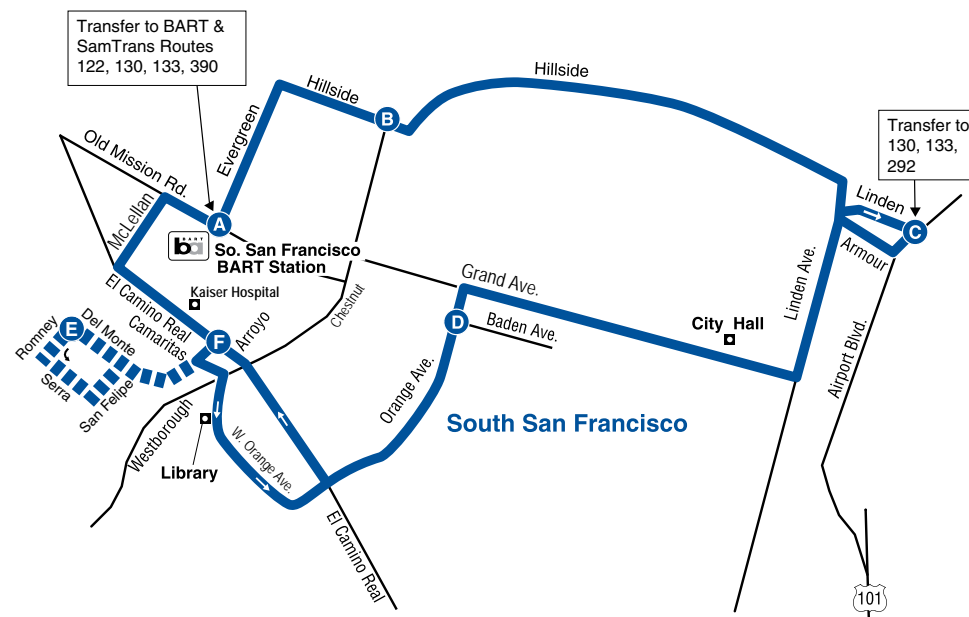

Weekdays Clockwise to S. San Francisco BART

S.S.F. BART Bay 7	Hillside/Chestnut	Airport/Linden	Orange/Baden	Del Montel/Romney	El Caminol/Arroyo	S.S.F. BART Bay 7
A	B	C	D	E	F	A
5:27	5:31	5:37	5:44	—	5:48	5:53
5:57	6:01	6:07	6:14	—	6:18	6:23
6:27	6:31	6:37	6:44	—	6:48	6:53
6:57	7:01	7:07	7:14	—	7:18	7:23
7:27	7:31	7:37	7:44	—	7:48	7:53
7:45*	7:49*	7:55*	8:02*	—	8:06*	8:11*
7:57	8:01	8:07	8:14	8:26*	8:30	8:35
8:27	8:31	8:37	8:44	—	8:48	8:53
8:57	9:01	9:07	9:14	—	9:18	9:23
9:57	10:01	10:07	10:14	—	10:18	10:23
10:57	11:01	11:07	11:14	—	11:18	11:23
11:57	12:01	12:07	12:14	—	12:18	12:23
12:57	1:02	1:09	1:17	—	1:22	1:27
1:57	2:02	2:09	2:17	—	2:22	2:27
2:57	3:02	3:09	3:17	—	3:22	3:27
3:57	4:02	4:09	4:17	—	4:22	4:27
4:27	4:32	4:39	4:47	—	4:52	4:57
4:57	5:02	5:09	5:17	—	5:22	5:27
5:27	5:32	5:39	5:47	—	5:52	5:57
5:57	6:02	6:09	6:17	—	6:22	6:27
6:27	6:32	6:39	6:47	—	6:52	6:57
7:27	7:32	7:39	7:47	—	7:52	7:57

AM - light type. PM - bold type.
Not all stops shown. Please call 1-800-660-4287 for other bus stops.
No Sunday or Holiday service.
* School days only.

Route 132

How to Use this Timetable:

Locate the time point (A) on the map prior to where you want to board the bus. Not all bus stops are shown. Find the same time point on the schedule. The departure and arrival times are listed under each time point. To plan your trip, use this timetable with the SamTrans System Map, which shows where all routes operate. Trip-planning assistance is available by calling SamTrans.

Weekdays Counter-Clockwise to S. San Francisco BART

S.S.F. BART Bay 8	El Caminol/Arroyo	Del Montel/Romney	Orange/Baden	Airport/Linden	Hillside/Chestnut	S.S.F. BART Bay 8
A	F	E	D	C	B	A
5:42	5:46	—	5:53	6:00	6:06	6:10
6:12	6:16	—	6:23	6:30	6:36	6:40
6:42	6:46	—	6:53	7:00	7:06	7:10
7:12	7:16	—	7:23	7:30	7:36	7:40
7:42	7:46	—	7:53	8:00	8:06	8:10
8:12	8:16	—	8:23	8:30	8:36	8:40
8:42	8:46	—	8:53	9:00	9:06	9:10
9:27	9:31	—	9:38	9:45	9:51	9:55
10:27	10:31	—	10:38	10:45	10:51	10:55
11:27	11:31	—	11:38	11:45	11:51	11:55
12:27	12:31	—	12:38	12:45	12:51	12:55
1:27	1:31	—	1:39	1:47	1:54	1:59
2:27	2:31	—	2:39	2:47	2:54	2:59
—	—	3:27*	3:40*	3:48*	—	—
3:42	3:46	—	3:54	4:02	4:09	4:14
4:12	4:16	—	4:24	4:32	4:39	4:44
4:42	4:46	—	4:54	5:02	5:09	5:14
5:12	5:16	—	5:24	5:32	5:39	5:44
5:42	5:46	—	5:54	6:02	6:09	6:14
6:12	6:16	—	6:24	6:32	6:39	6:44
6:42	6:46	—	6:54	7:02	7:09	7:14

AM - light type. PM - bold type.
Not all stops shown. Please call 1-800-660-4287 for other bus stops.
No Sunday or Holiday service.
* School days only.