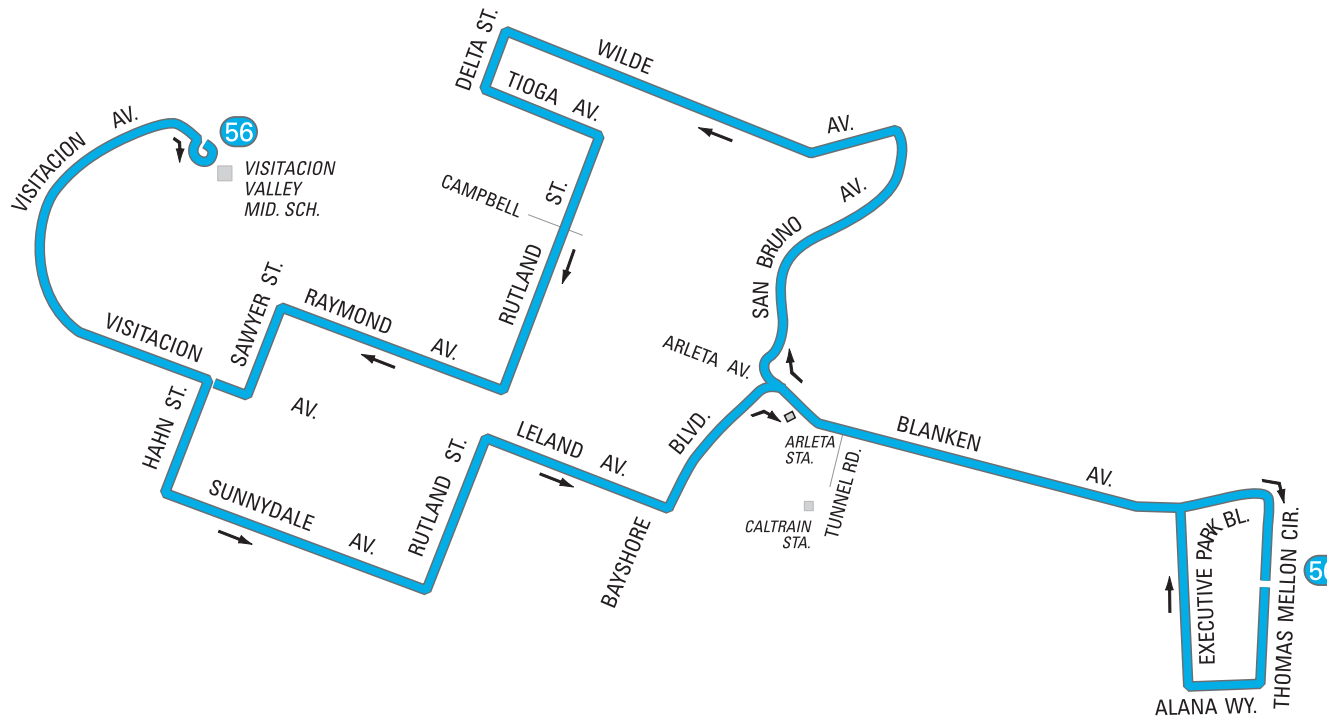

SAN FRANCISCO MUNICIPAL RAILWAY

56-RUTLAND

eff. 10/28/06 (rev. 12/09)

MAP NOT TO SCALE

SERVICE AREA