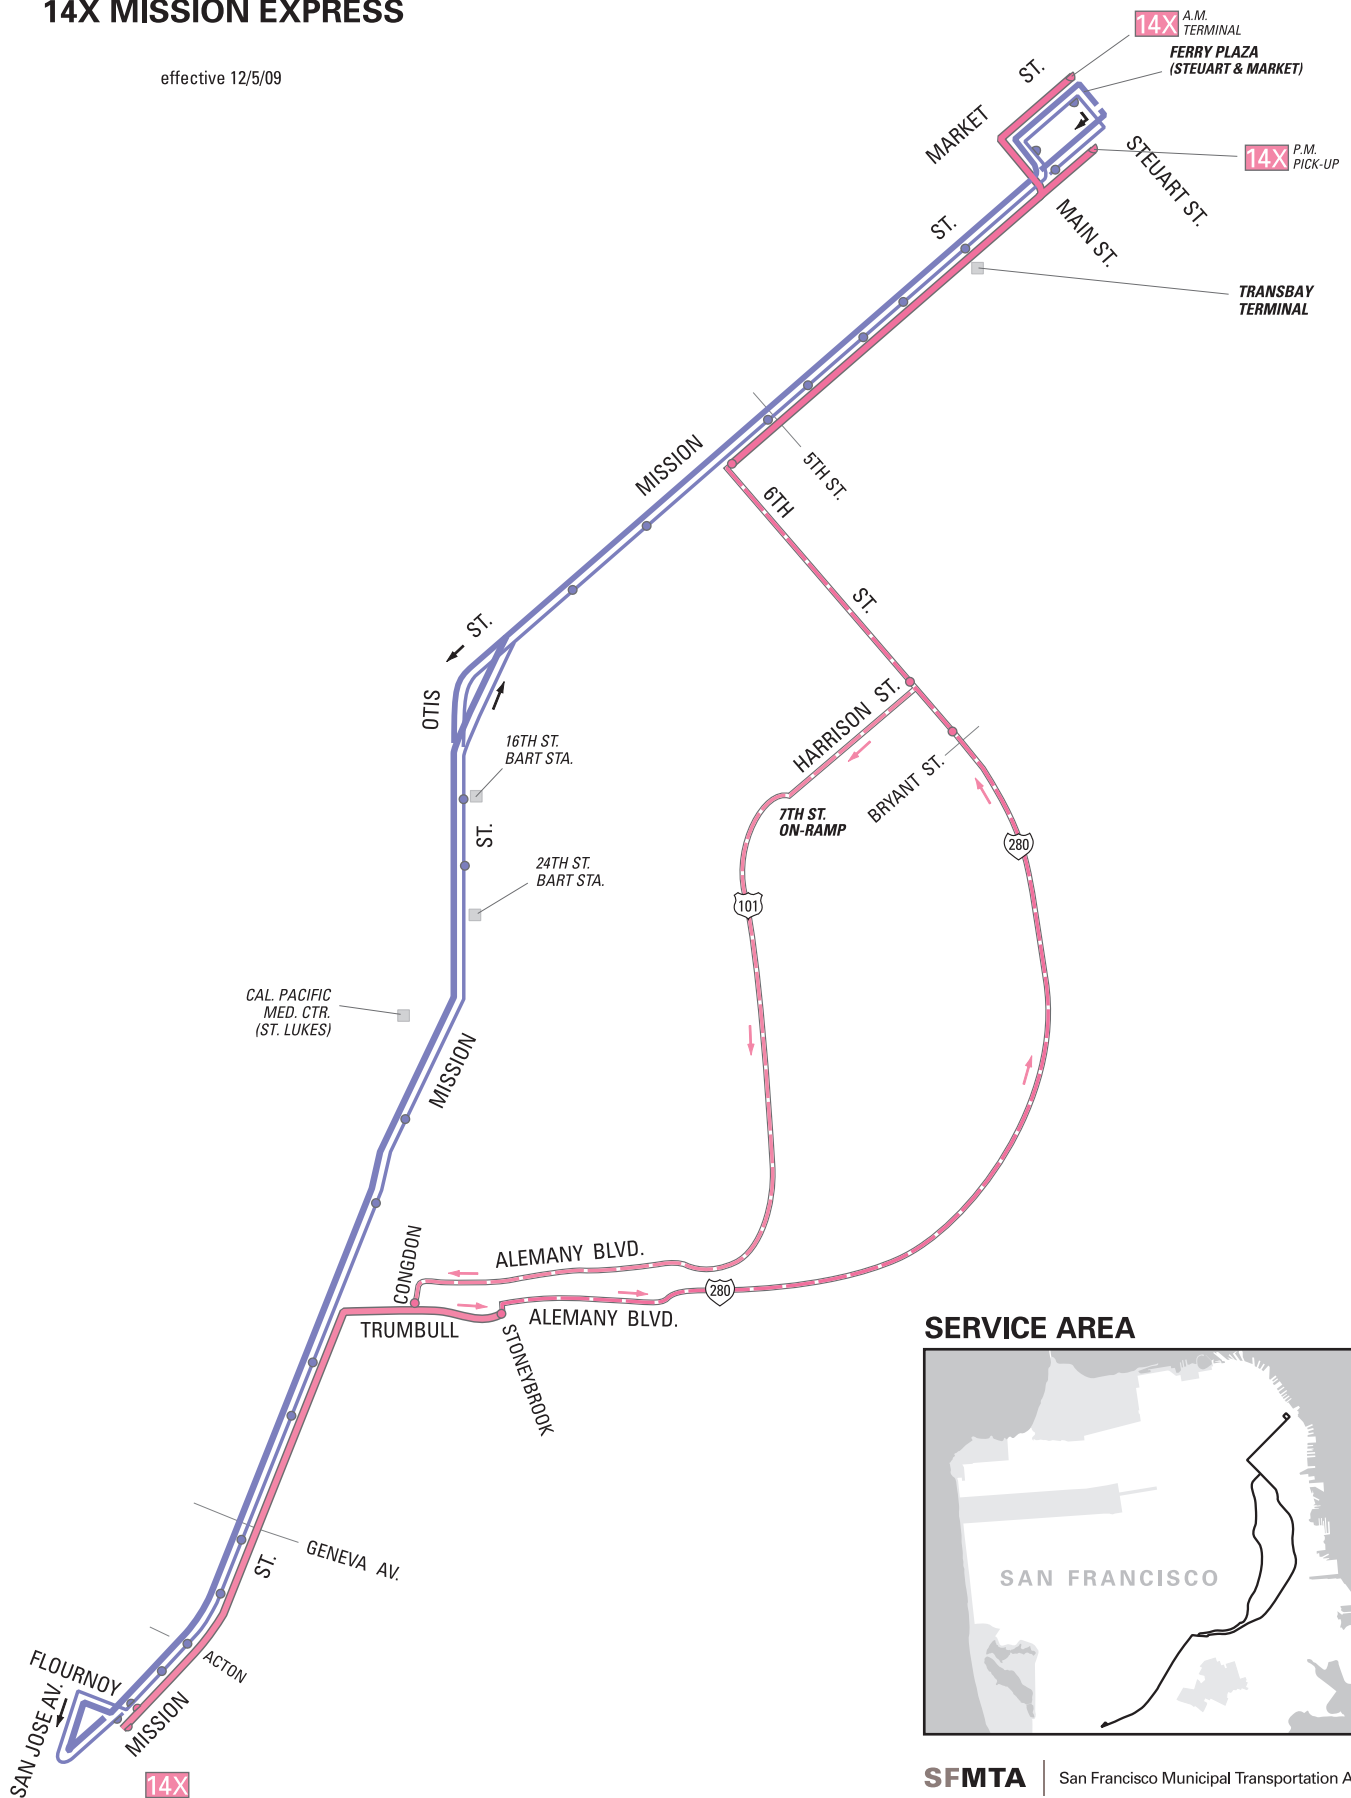

SAN FRANCISCO MUNICIPAL RAILWAY

14X MISSION EXPRESS

effective 12/5/09

SERVICE AREA