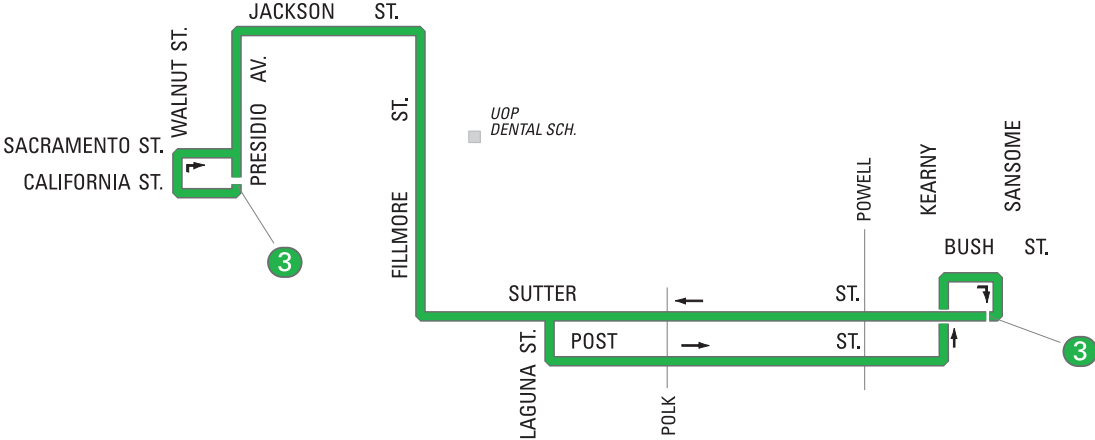

SAN FRANCISCO MUNICIPAL RAILWAY

3 JACKSON

(effective 12/5/09)

MAP NOT TO SCALE

SERVICE AREA