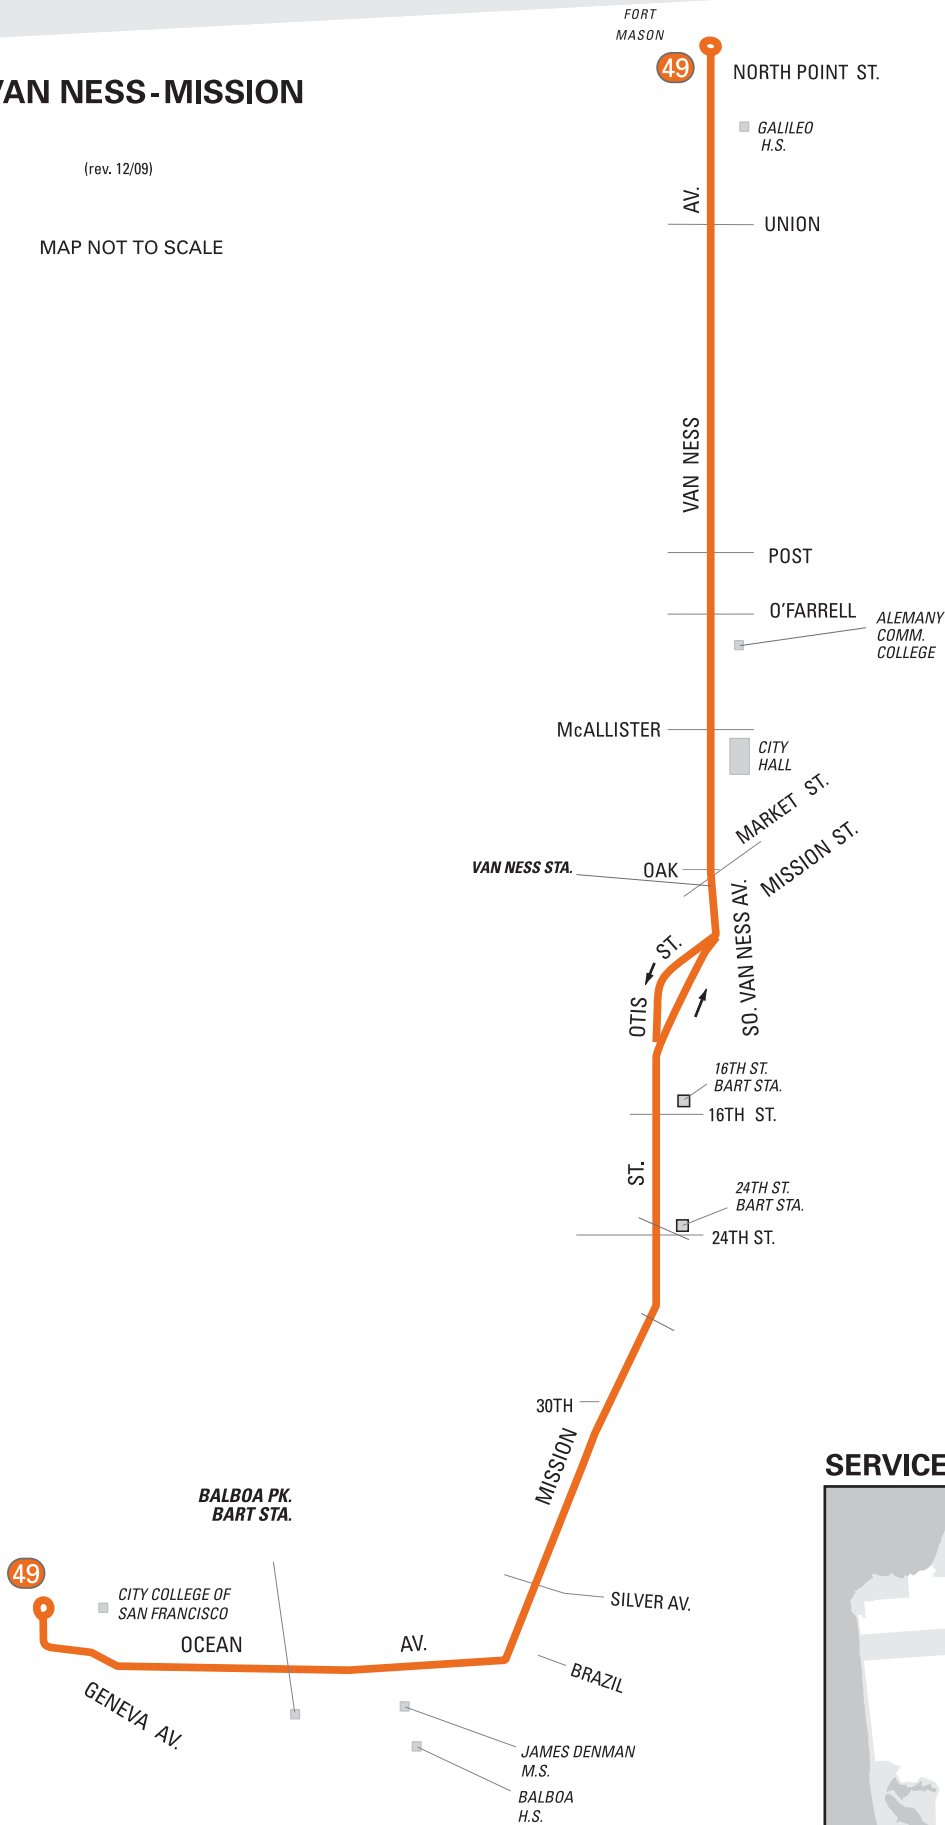

SAN FRANCISCO MUNICIPAL RAILWAY

49 VAN NESS - MISSION

(rev. 12/09)

MAP NOT TO SCALE

SERVICE AREA