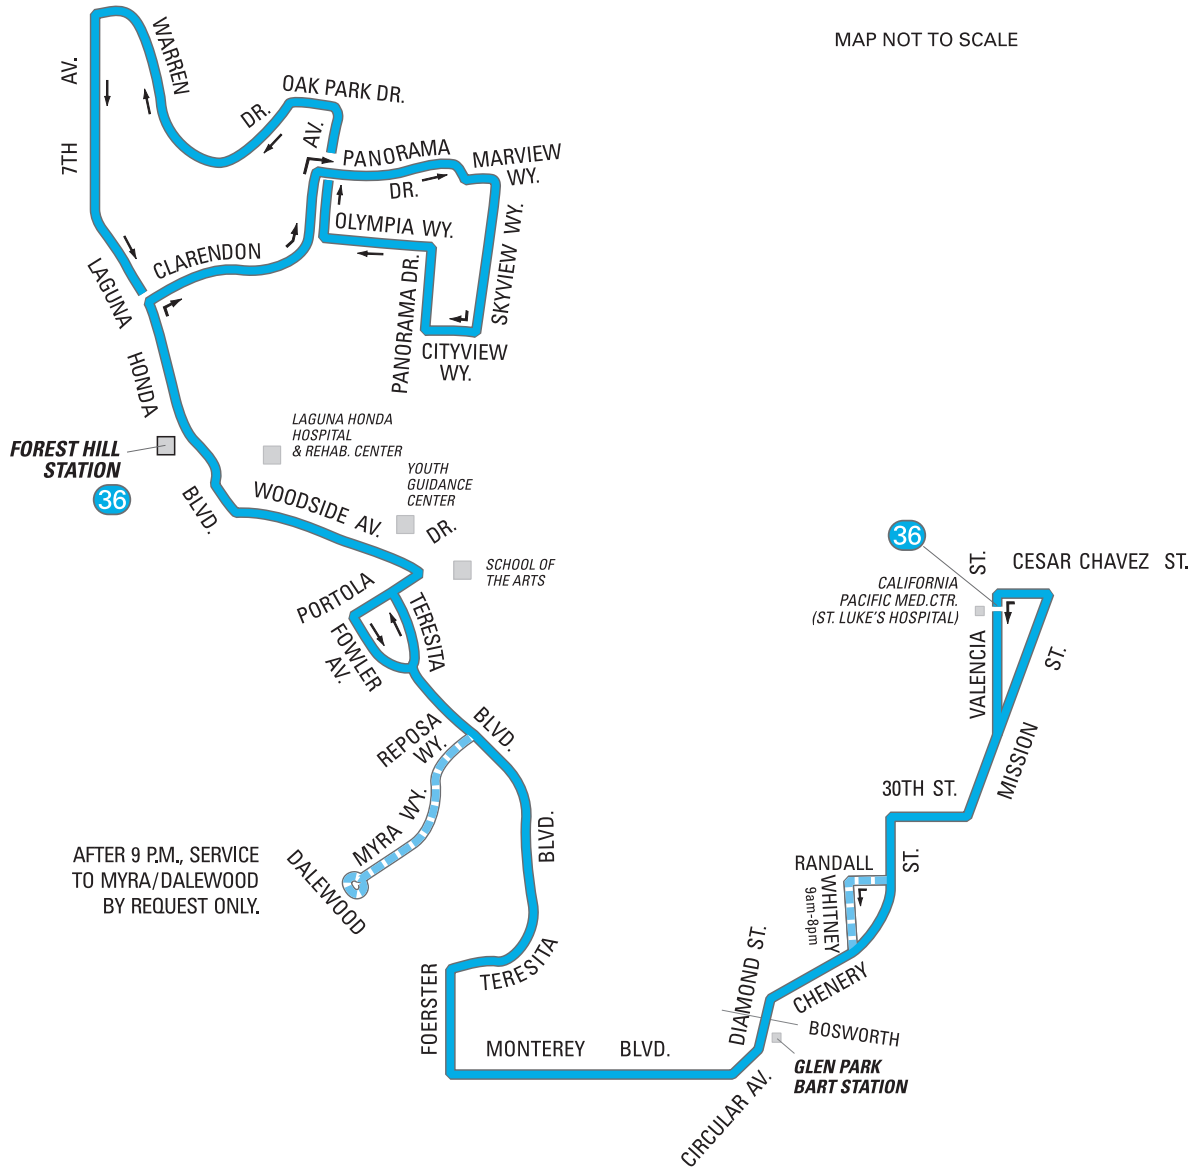

SAN FRANCISCO MUNICIPAL RAILWAY

36 TERESITA

(effective 12/5/09)

MAP NOT TO SCALE

SERVICE AREA