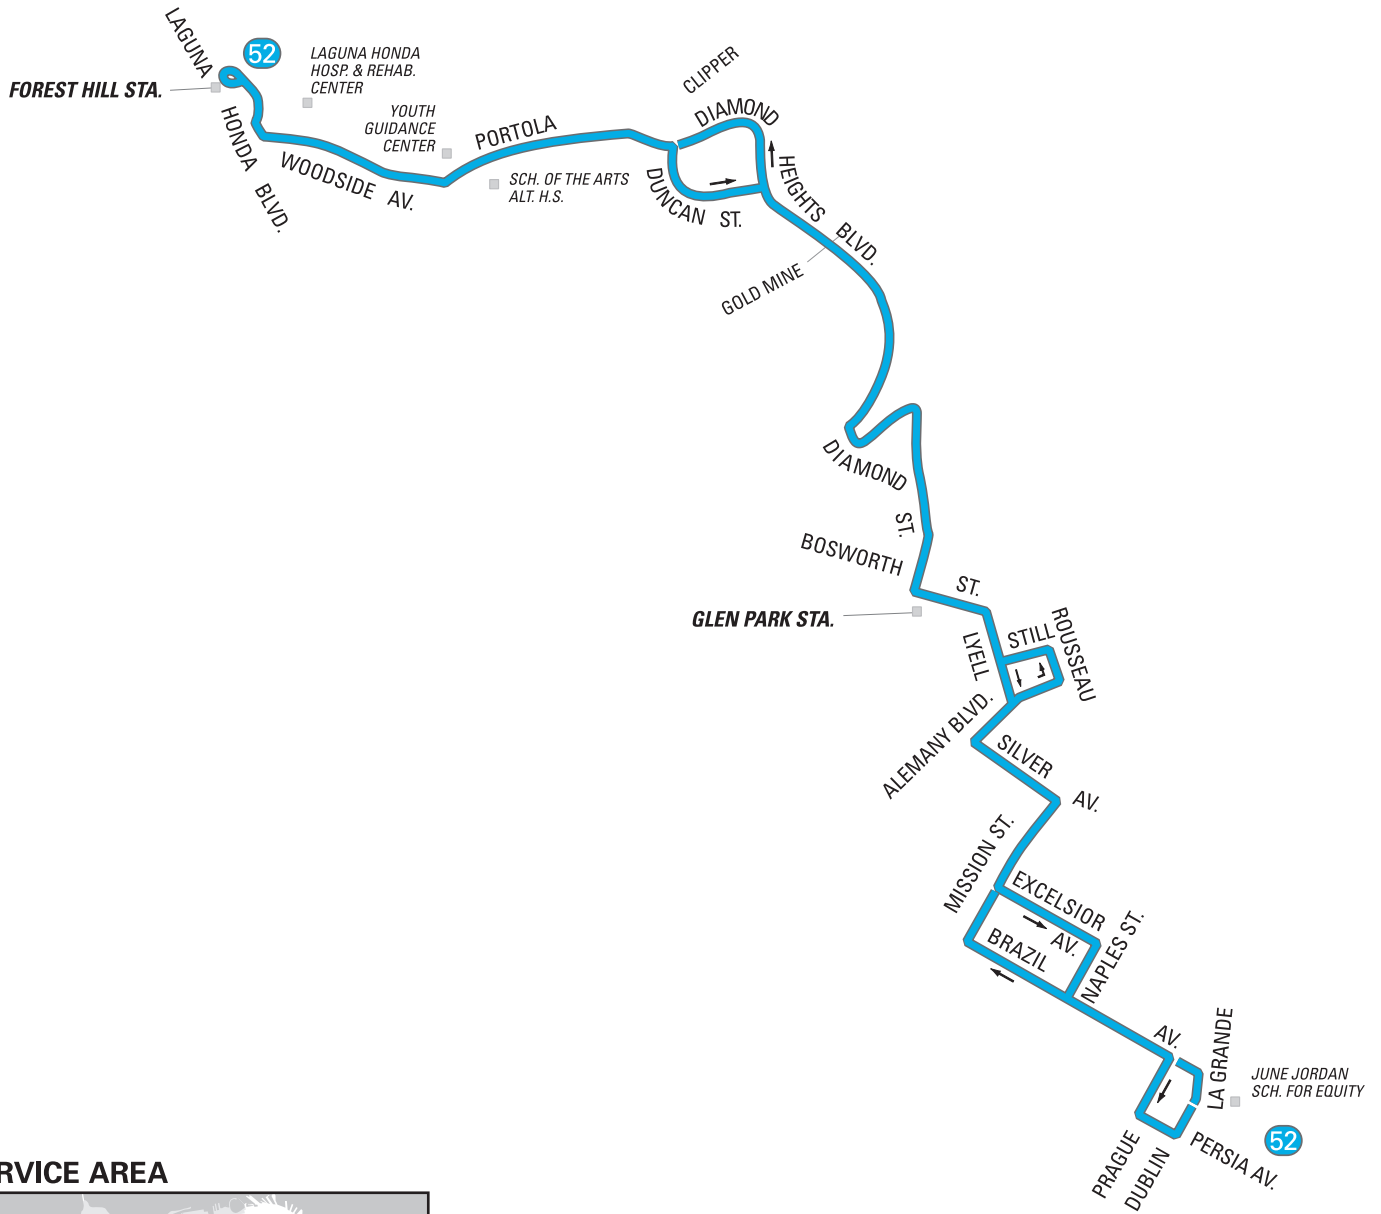

SAN FRANCISCO MUNICIPAL RAILWAY

52 EXCELSIOR

eff. 9/05 (rev. 12/09)

MAP NOT TO SCALE

SERVICE AREA