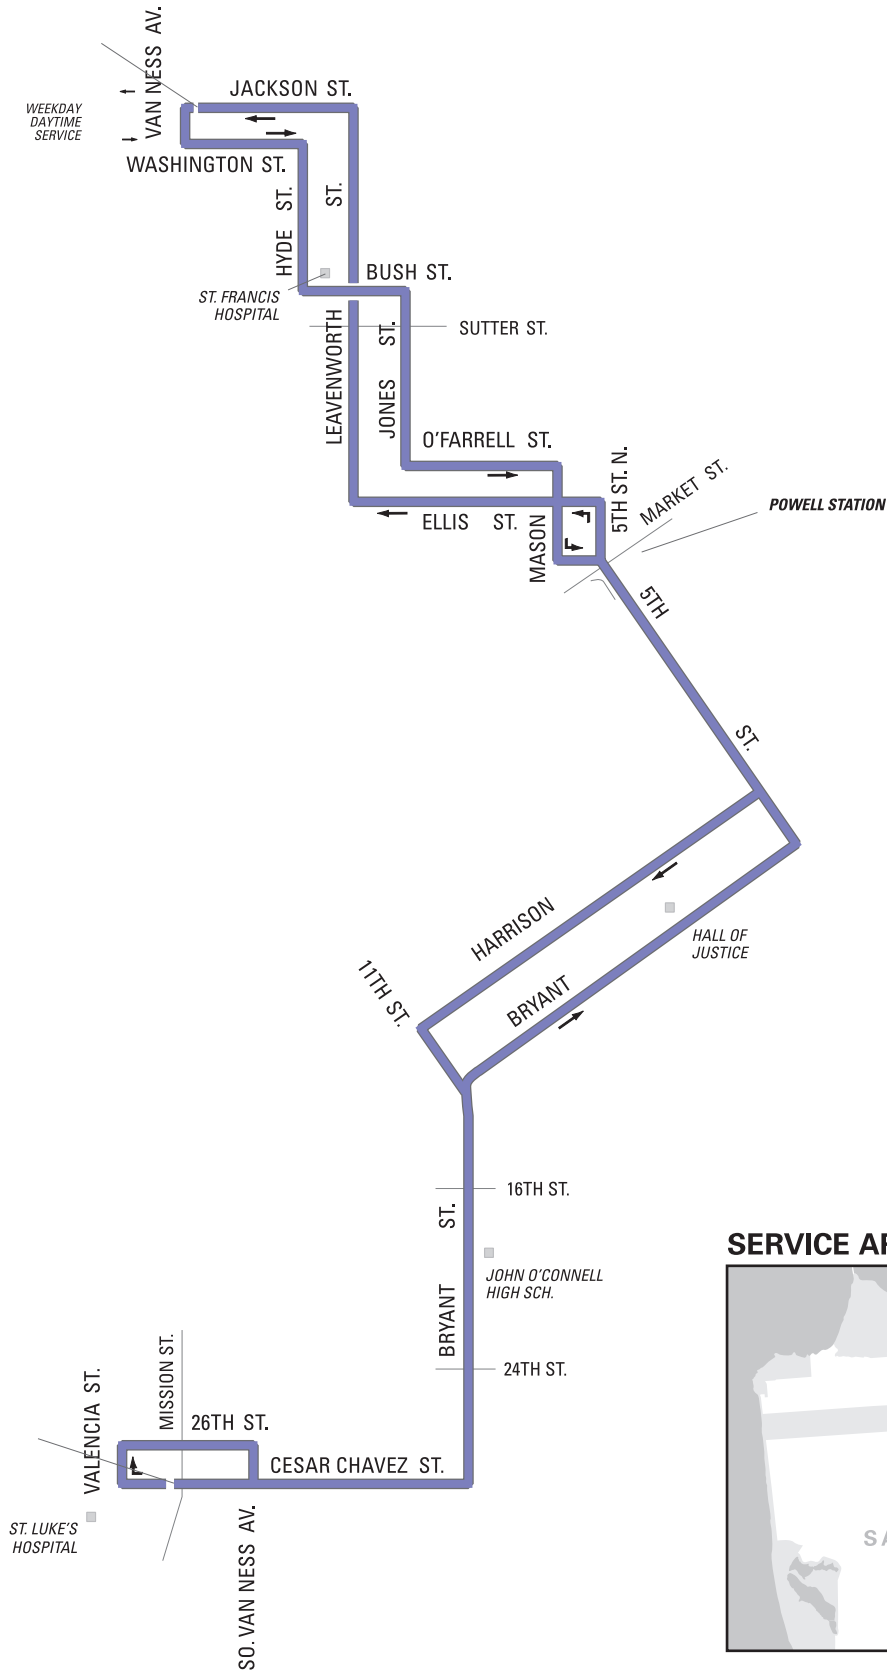

SAN FRANCISCO MUNICIPAL RAILWAY

27 BRYANT

(rev. 9/5/09)

MAP NOT TO SCALE

SERVICE AREA