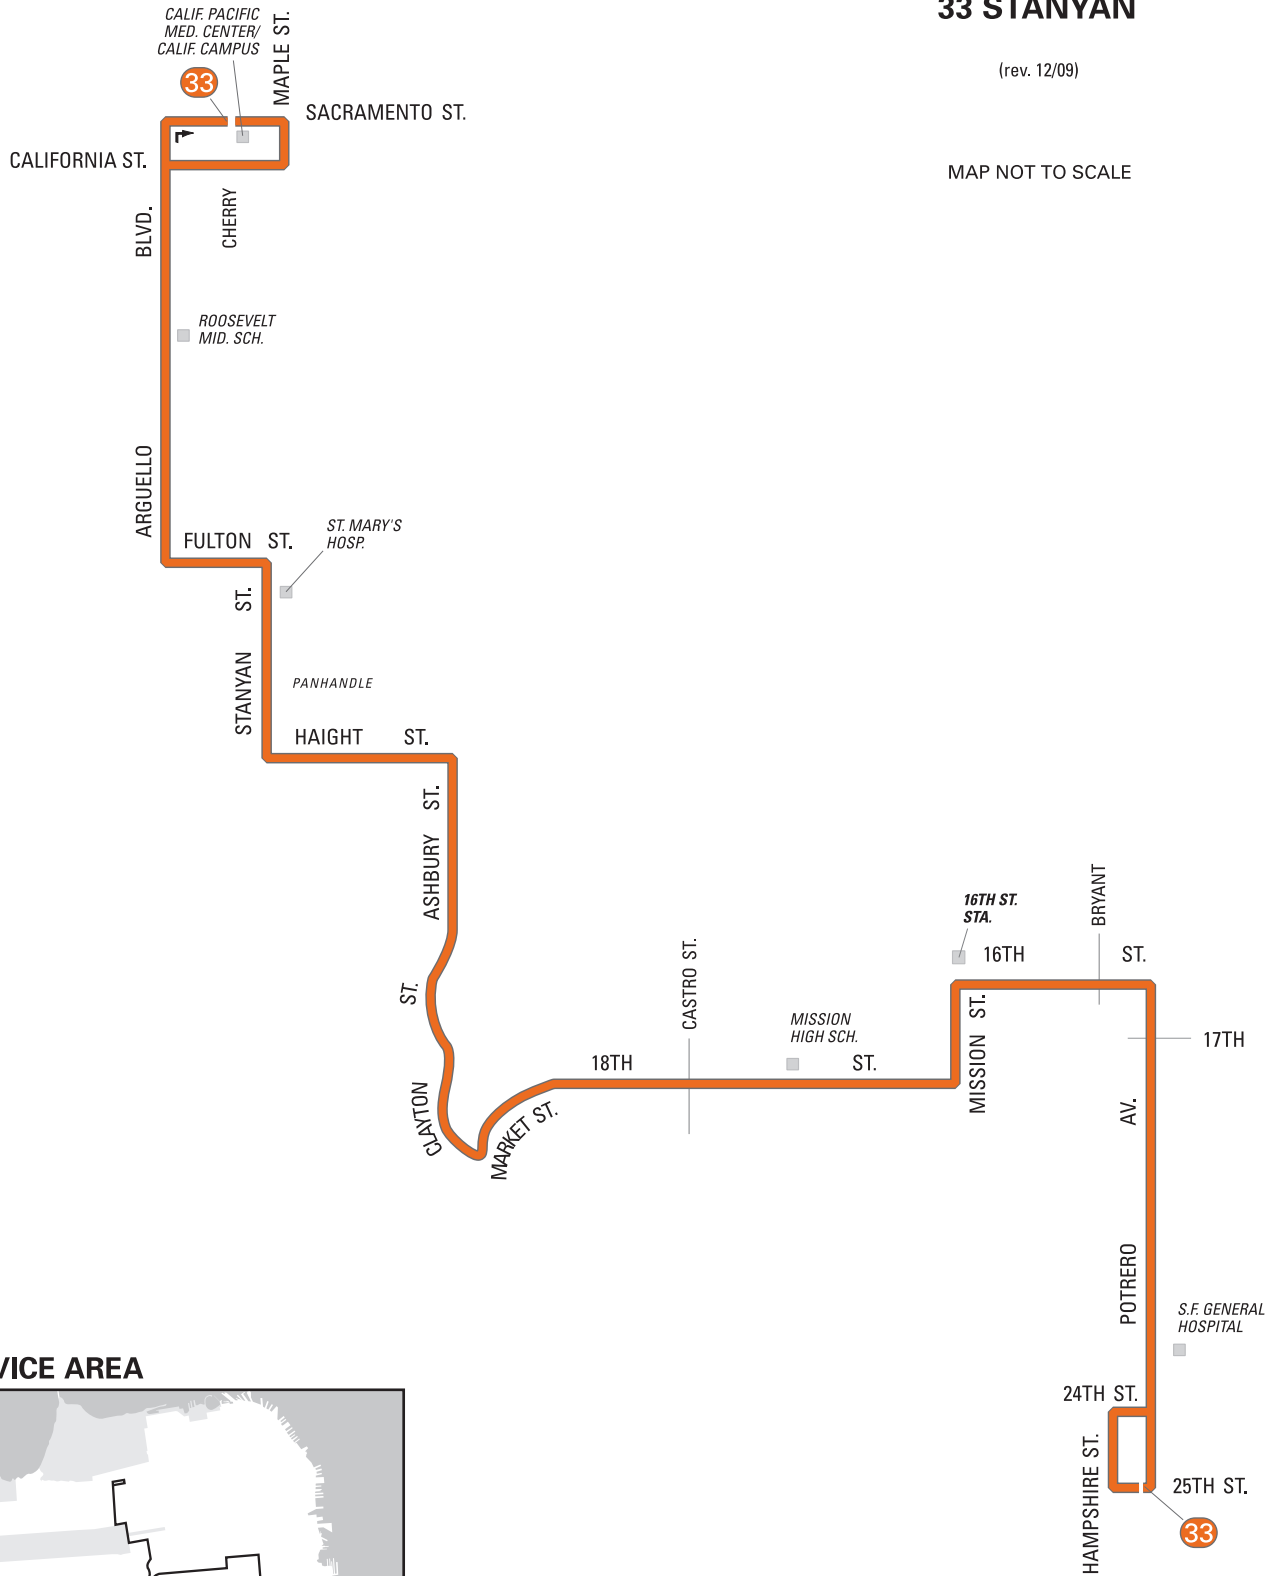

SAN FRANCISCO MUNICIPAL RAILWAY

33 STANYAN

(rev. 12/09)

MAP NOT TO SCALE

SERVICE AREA