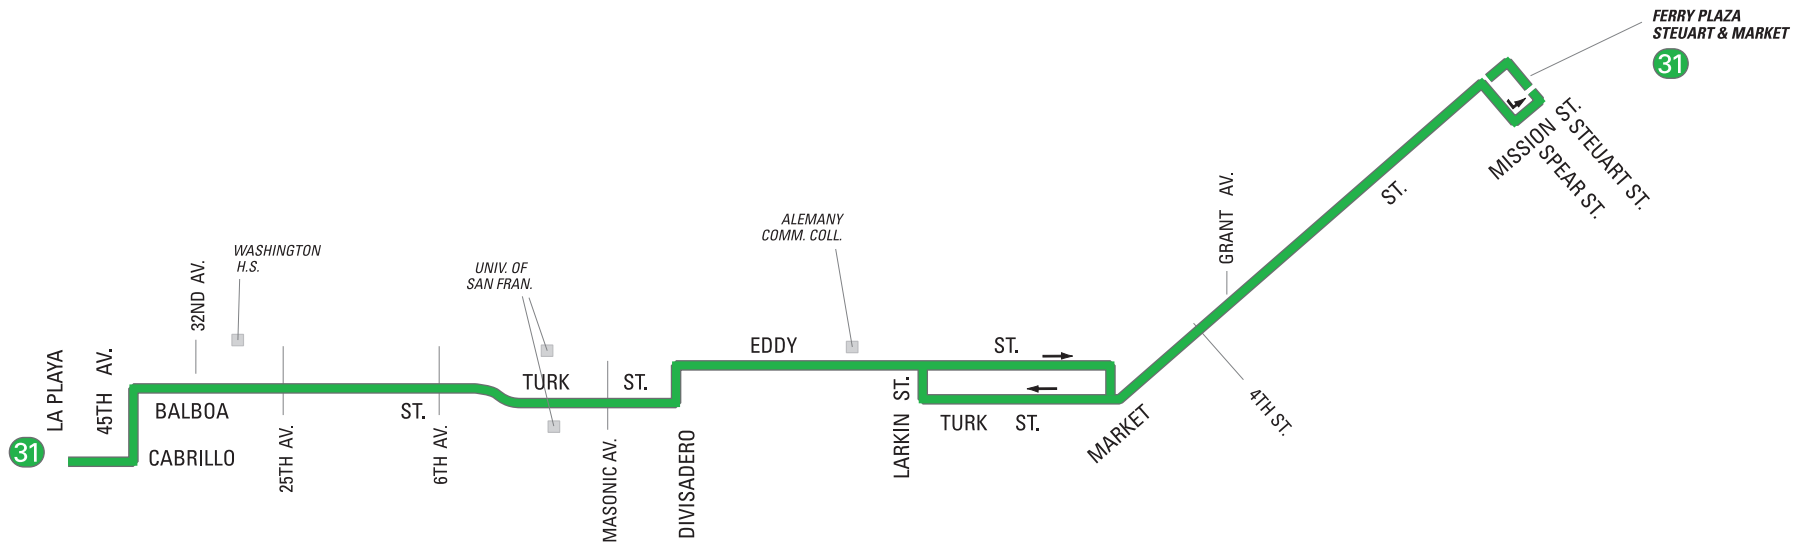

SAN FRANCISCO MUNICIPAL RAILWAY

31 BALBOA

(rev. 12/09)

MAP NOT TO SCALE

SERVICE AREA