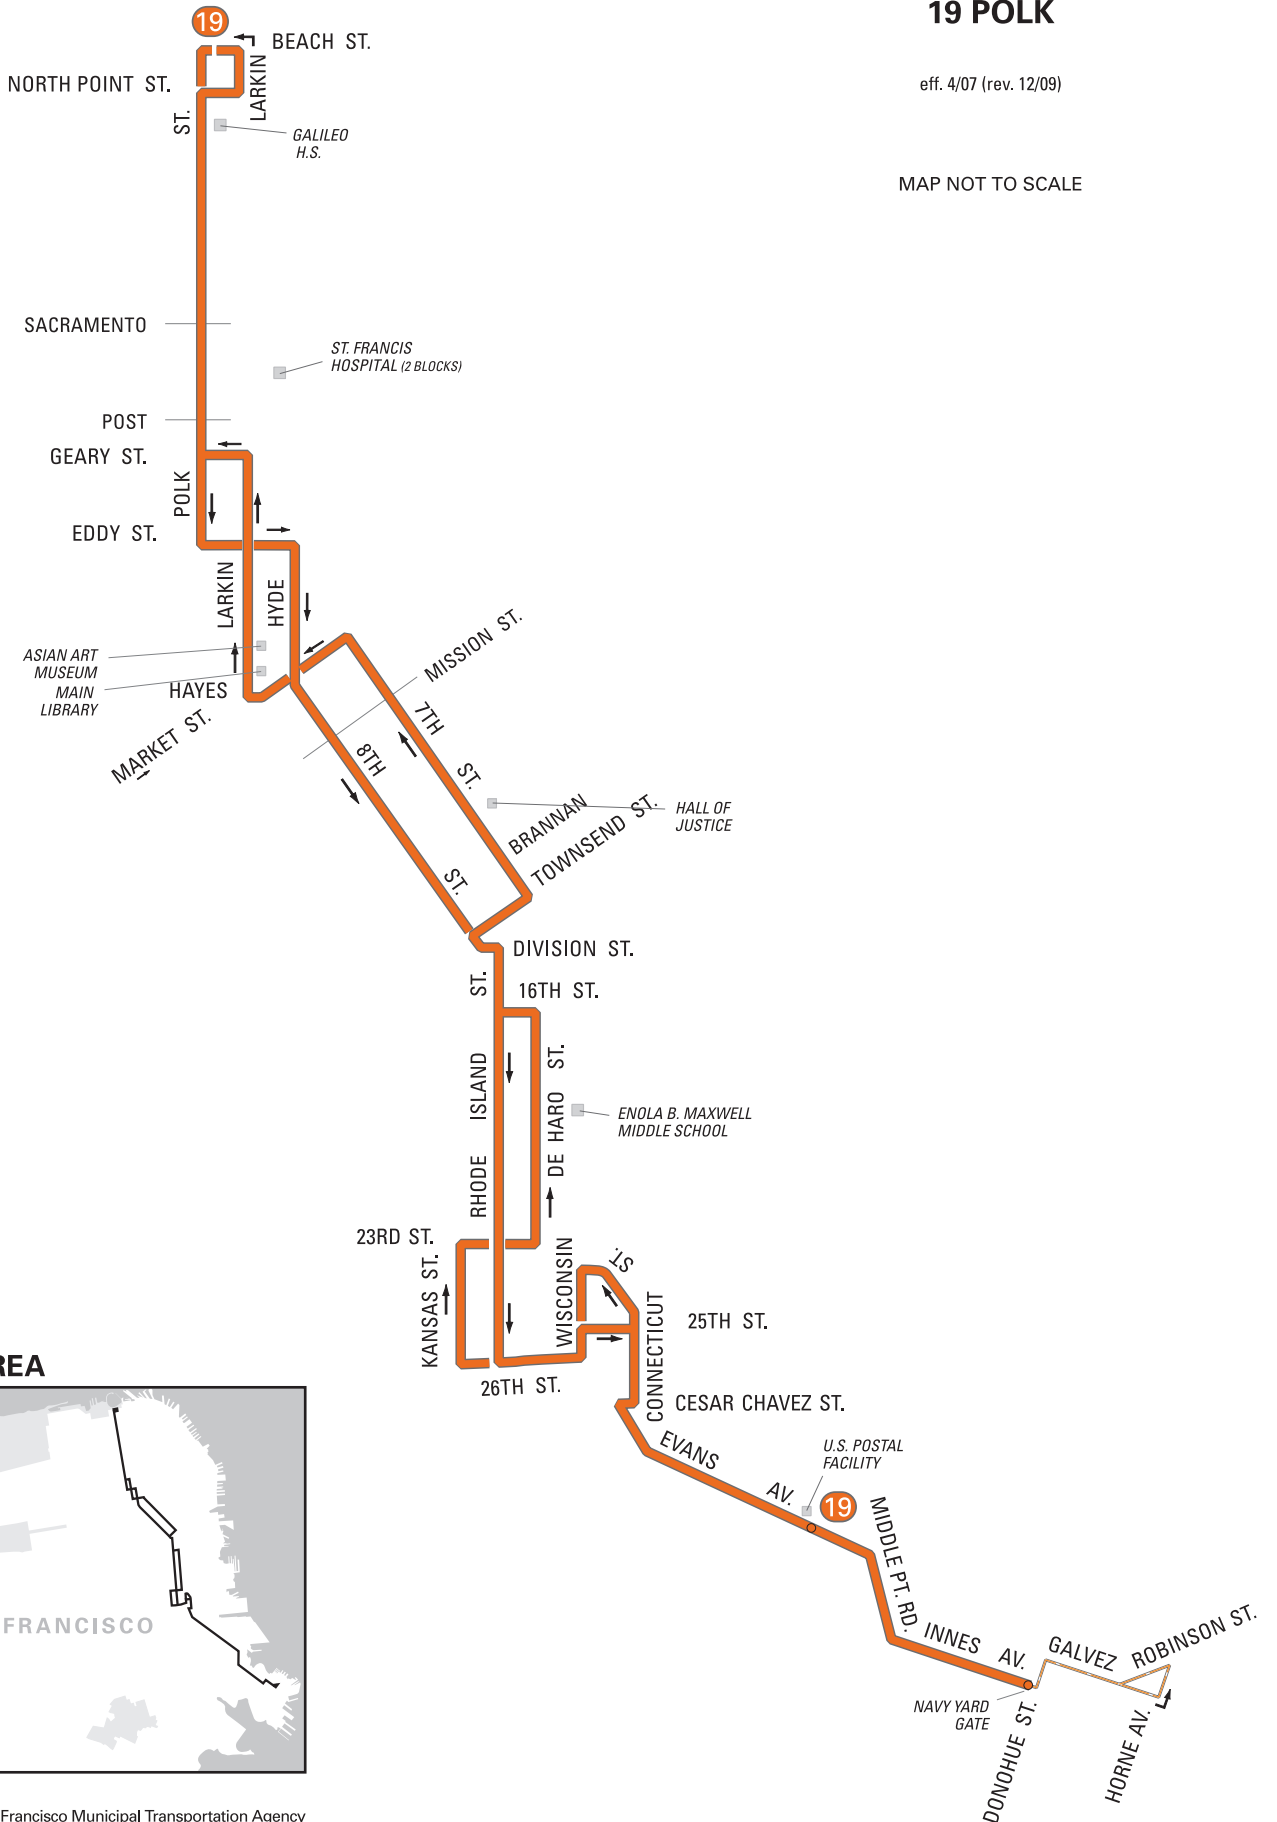

SAN FRANCISCO MUNICIPAL RAILWAY

19 POLK

eff. 4/07 (rev. 12/09)

MAP NOT TO SCALE

SERVICE AREA