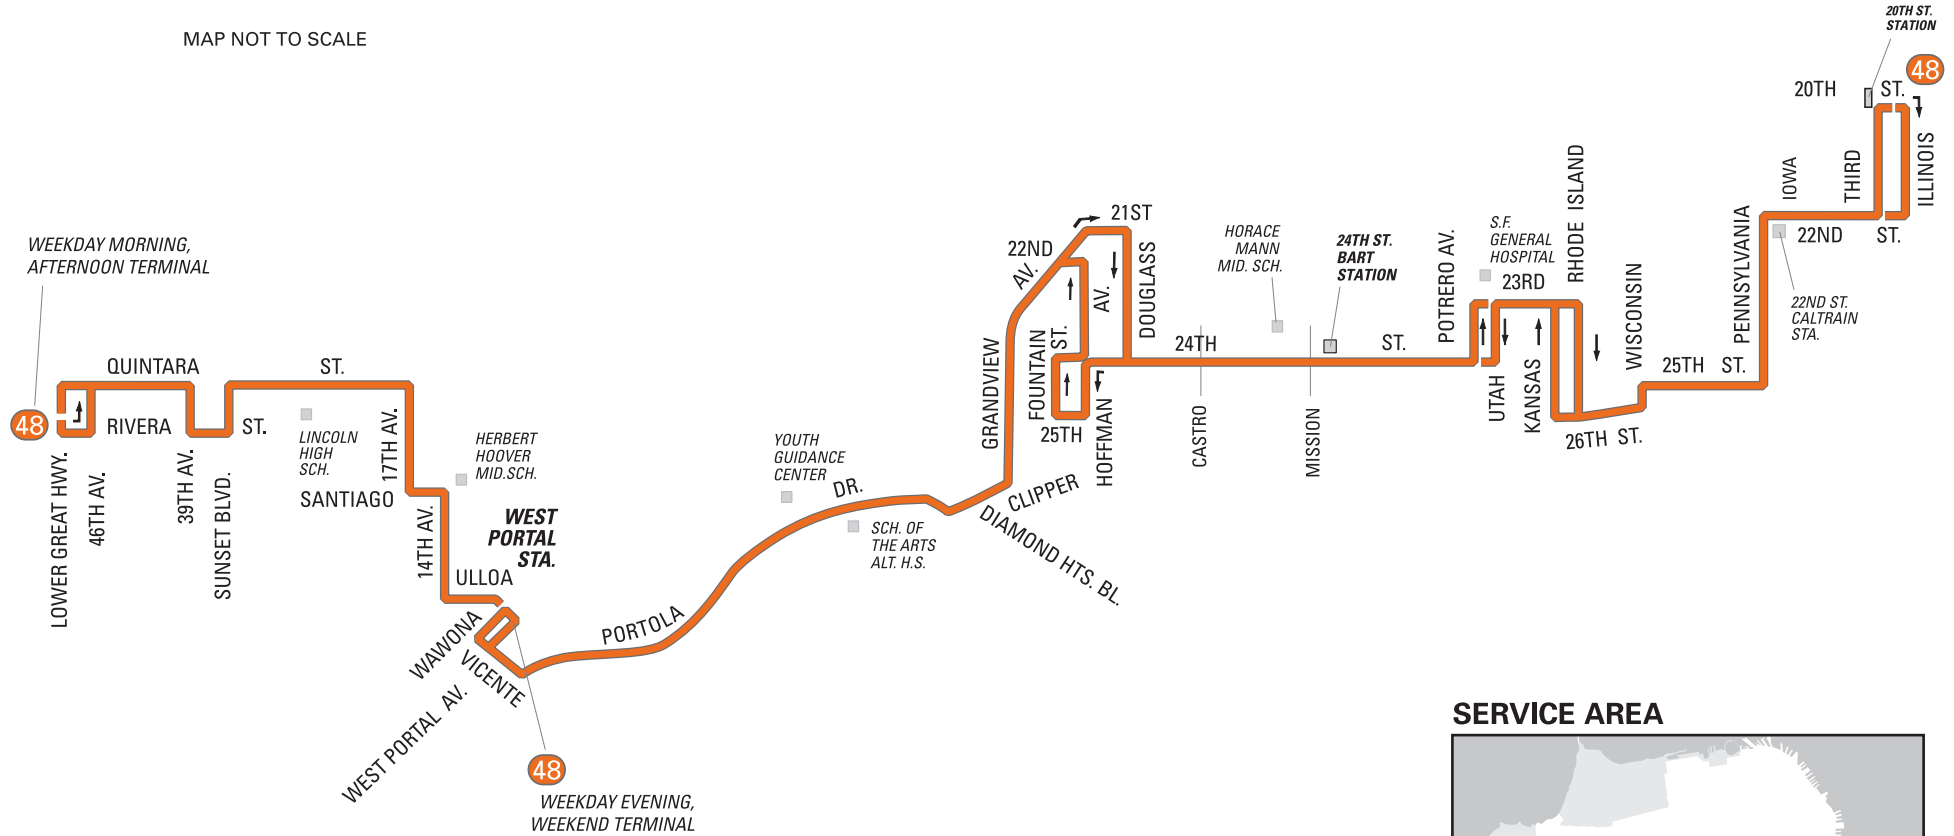

SAN FRANCISCO MUNICIPAL RAILWAY

48 QUINTARA - 24TH ST.

effective 12/5/09

MAP NOT TO SCALE

SERVICE AREA