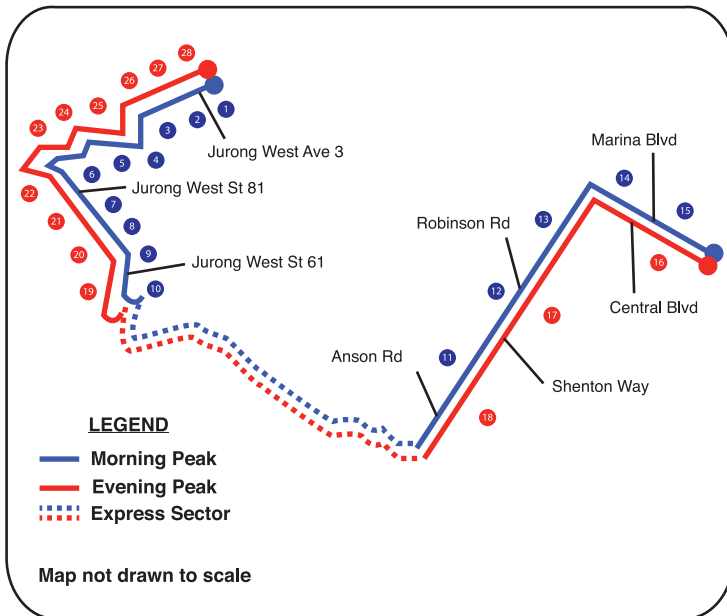

Bringing You More Buses, Better Rides

City Direct (Jurong West)

651

New Service from Monday, 2 September 2013 新路线从2013年9月2日(星期一)起开始川行

- Offers a direct connection between Jurong West and the Central Business District (CBD)
- Operates during weekday peak hours (excluding public holidays):
 - Morning Peak: Two trips (7.30am and 7.45am) from Jurong West Avenue 3 to Marina Boulevard
 - Evening Peak: Two trips (6.15pm and 6.30pm) from Central Boulevard to Jurong West Avenue 3
- 提供直通连接裕廊西和中央商业区 (CBD)
- 于周一至周五 (公共假期除外) 的繁忙时段川行:
 - 早晨繁忙时段: 7时30分与7时45分各一趟, 从裕廊西3道川行至滨海林荫道
 - 傍晚繁忙时段: 6时15分与6时30分各一趟, 从中央林荫道川行至裕廊西3道

Morning Peak: 7.30am & 7.45am From Jurong West Avenue 3 (Opposite Block 276B)

Road Name	Bus Stop Description	Bus Stop No.
1 JURONG WEST AVE 3	OPP BLK 276B	27461
2 JURONG WEST AVE 3	BET BLK 272D/271A	27451
3 JURONG WEST AVE 5	BET BLK 757/758	27441
4 JURONG WEST ST 75	BLK 749	27381
5 JURONG WEST ST 82	BLK 857	27391
6 JURONG WEST ST 81	BLK 821	27409
7 JURONG WEST ST 81	BLK 828A	27419
8 JURONG WEST ST 71	BLK 711	27429
9 JURONG WEST ST 61	BLK 624	22239
10 JURONG WEST ST 61	JURONG WEST PR SCH	22539
11 ANSON RD	HUB SYNERGY PT	03222
12 ROBINSON RD	AFT CAPITAL TWR	03111
13 ROBINSON RD	OPP THE OGILVY CTR	03071
14 MARINA BLVD	THE SAIL	03381
15 MARINA BLVD	MARINA BAY FINANCIAL CTR	03391

Evening Peak: 6.15pm & 6.30pm From Central Boulevard (After Marina Station Road)

Road Name	Bus Stop Description	Bus Stop No.
16 CENTRAL BLVD	AFT MARINA STN RD	03539
17 SHENTON WAY	UIC BLDG	03129
18 SHENTON WAY	OPP MAS BLDG	03218
19 JURONG WEST ST 61	OPP JURONG WEST PR SCH	22531
20 JURONG WEST ST 61	BLK 639	22231
21 JURONG WEST ST 71	BLK 701	27421
22 JURONG WEST ST 81	BLK 844A CP	27411
23 JURONG WEST ST 81	BLK 853	27401
24 JURONG WEST ST 82	BLK 859	27399
25 JURONG WEST ST 75	GEK POH SHOPPING CTR	27389
26 JURONG WEST AVE 5	AFT WESTWOOD AVE	27449
27 JURONG WEST AVE 3	BLK 273B	27459
28 JURONG WEST AVE 3	BLK 276B	27469