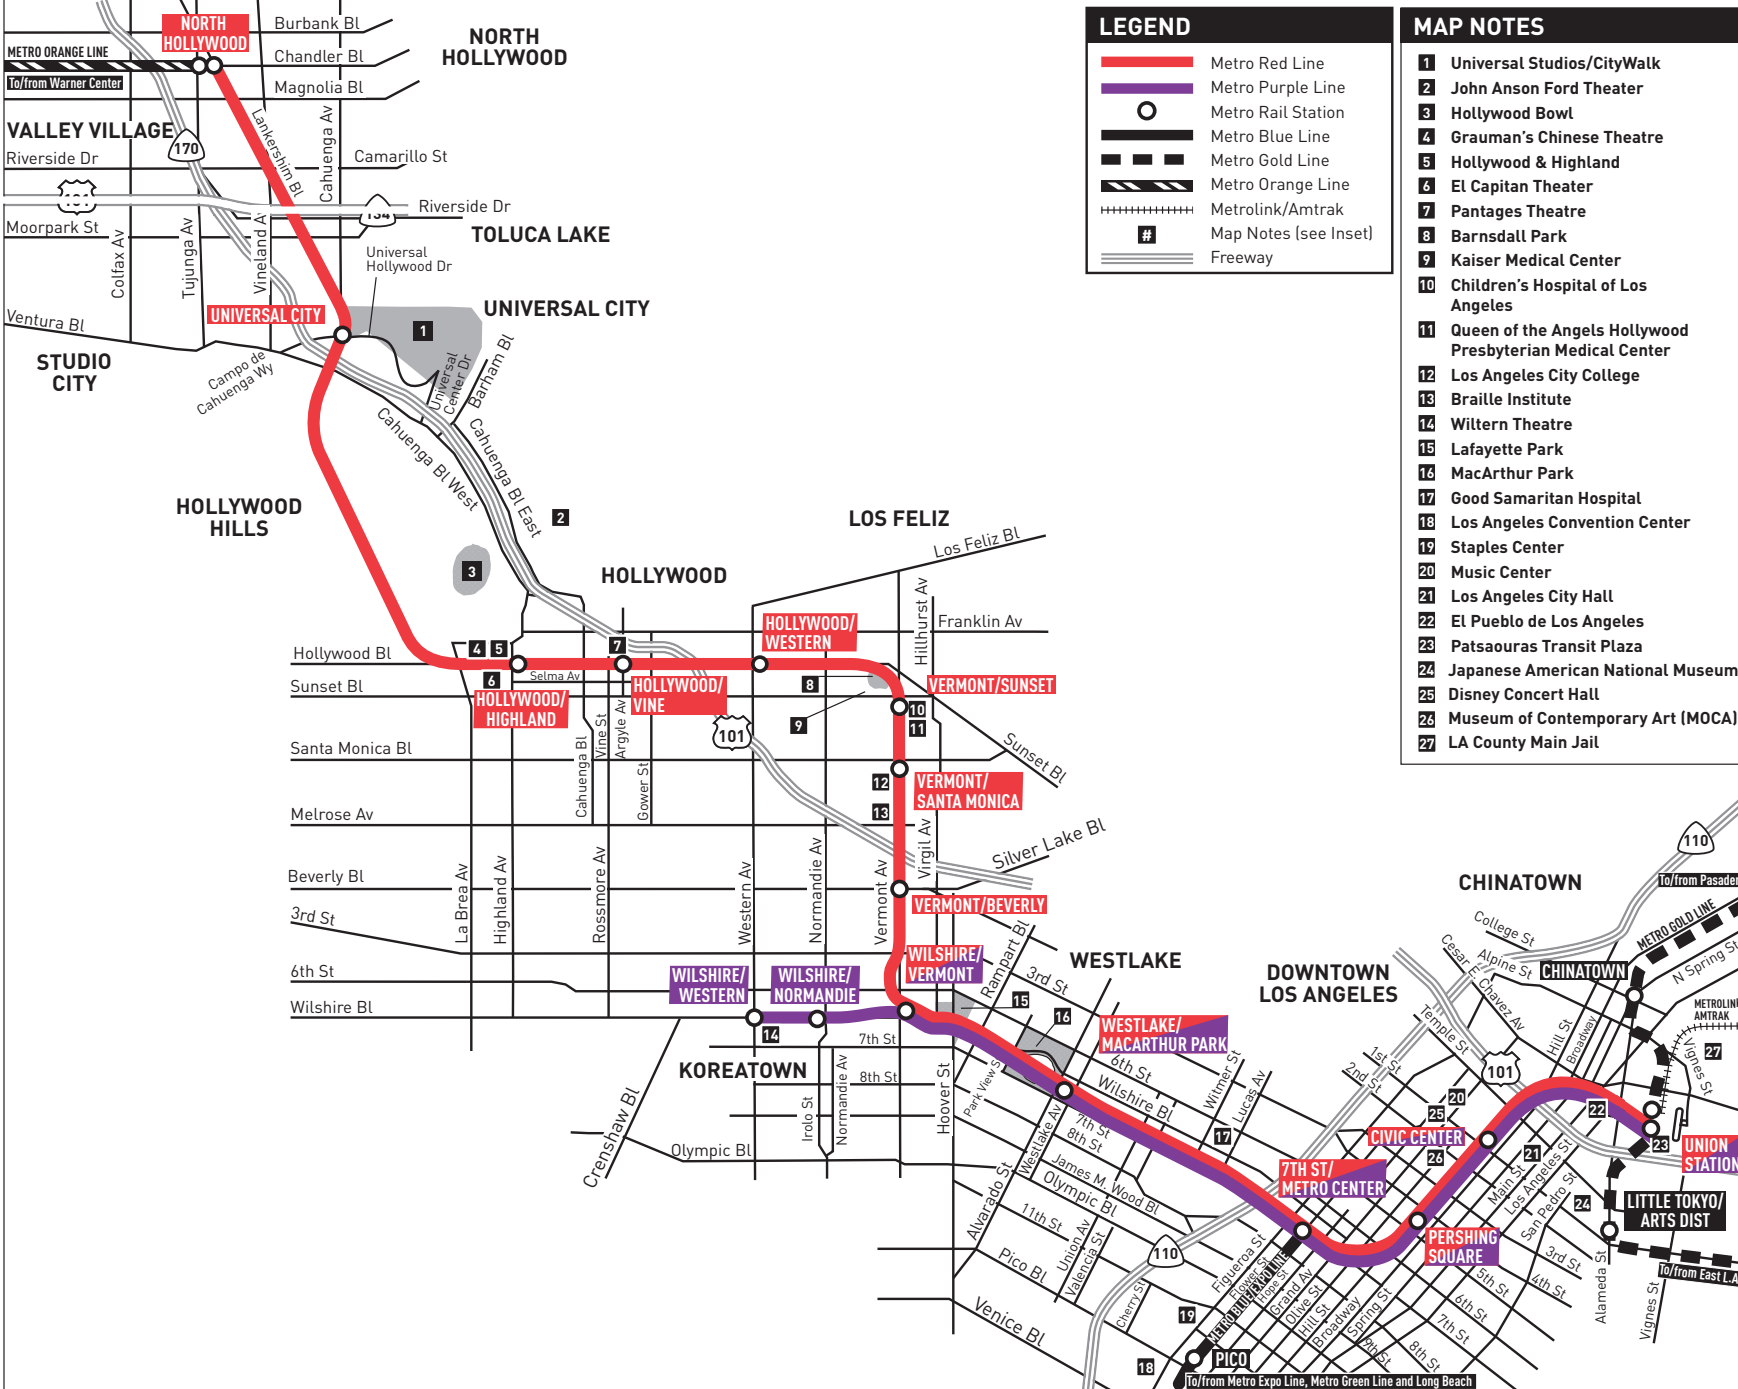

# Red & Purple Lines

**ROUTE MAP (All maps not to scale)**

**LEGEND**

- Metro Red Line
- Metro Purple Line
- Metro Rail Station
- Metro Blue Line
- Metro Gold Line
- Metro Orange Line
- Metrolink/Amtrak
- Map Notes (see Inset)
- Freeway

- MAP NOTES**
- 1 Universal Studios/CityWalk
  - 2 John Anson Ford Theater
  - 3 Hollywood Bowl
  - 4 Grauman's Chinese Theatre
  - 5 Hollywood & Highland
  - 6 El Capitan Theater
  - 7 Pantages Theatre
  - 8 Barnsdall Park
  - 9 Kaiser Medical Center
  - 10 Children's Hospital of Los Angeles
  - 11 Queen of the Angels Hollywood Presbyterian Medical Center
  - 12 Los Angeles City College
  - 13 Braille Institute
  - 14 Wiltern Theatre
  - 15 Lafayette Park
  - 16 MacArthur Park
  - 17 Good Samaritan Hospital
  - 18 Los Angeles Convention Center
  - 19 Staples Center
  - 20 Music Center
  - 21 Los Angeles City Hall
  - 22 El Pueblo de Los Angeles
  - 23 Patsaouras Transit Plaza
  - 24 Japanese American National Museum
  - 25 Disney Concert Hall
  - 26 Museum of Contemporary Art (MOCA)
  - 27 LA County Main Jail