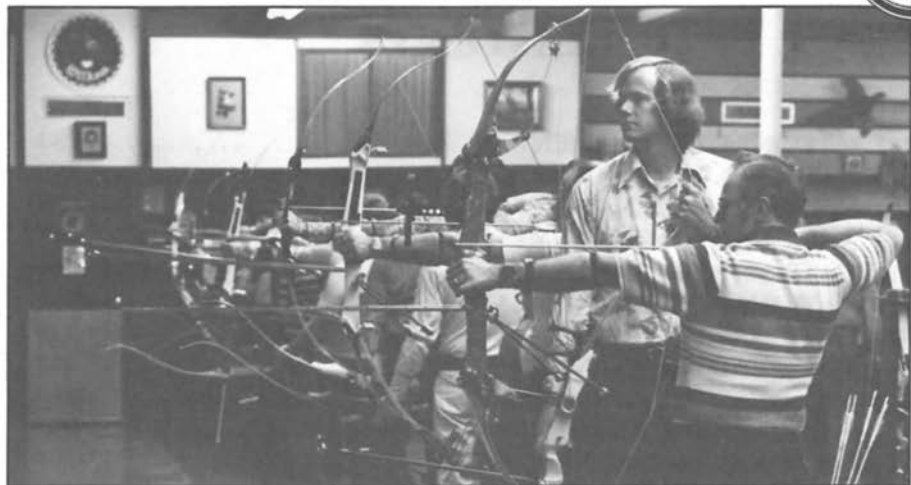

Vic Berger's
WORLD OF ARCHERY

(Photo by George Dean)