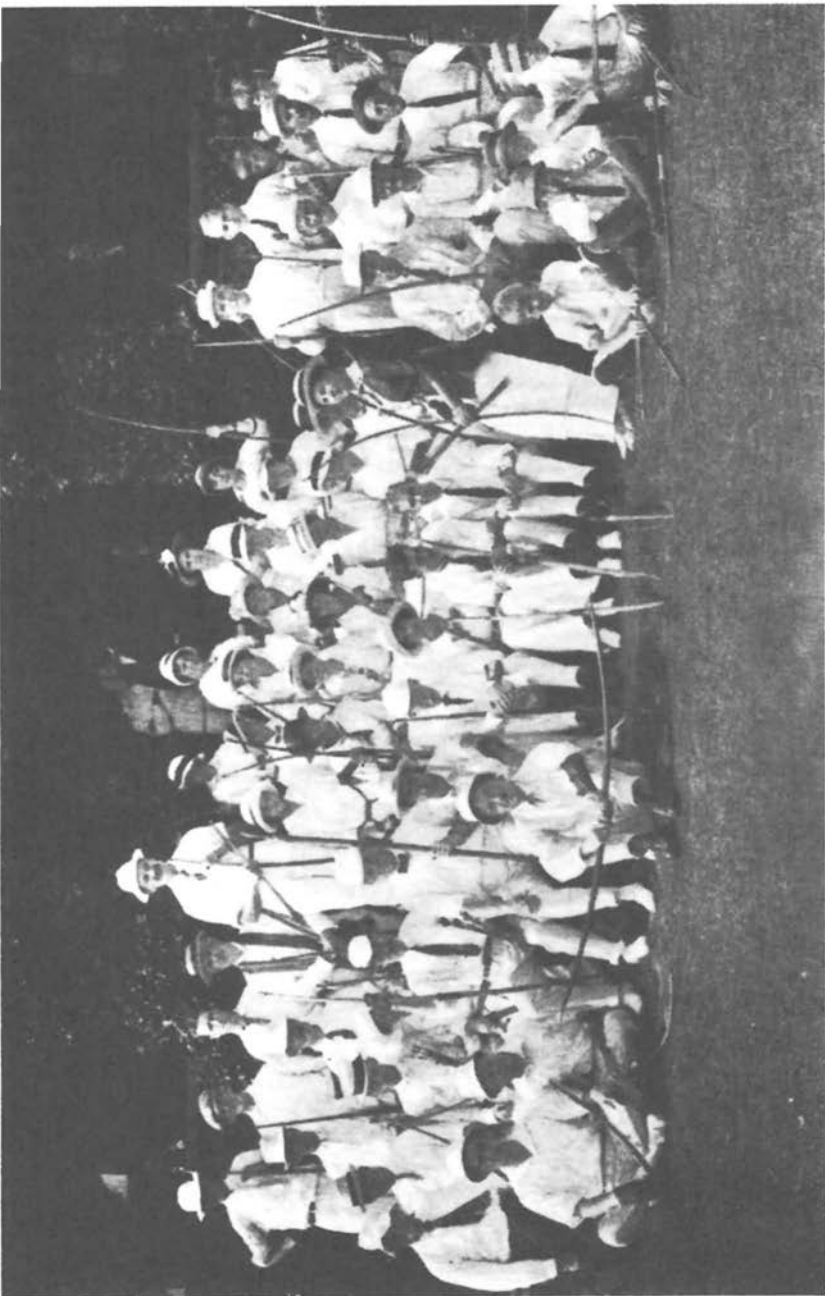

MRS. BURTON PAYNE GRAY
National Archery Association Champion
1914

Photo Courtesy Miss Stella Ives

Competitors at 1914 National Archery Association Championships