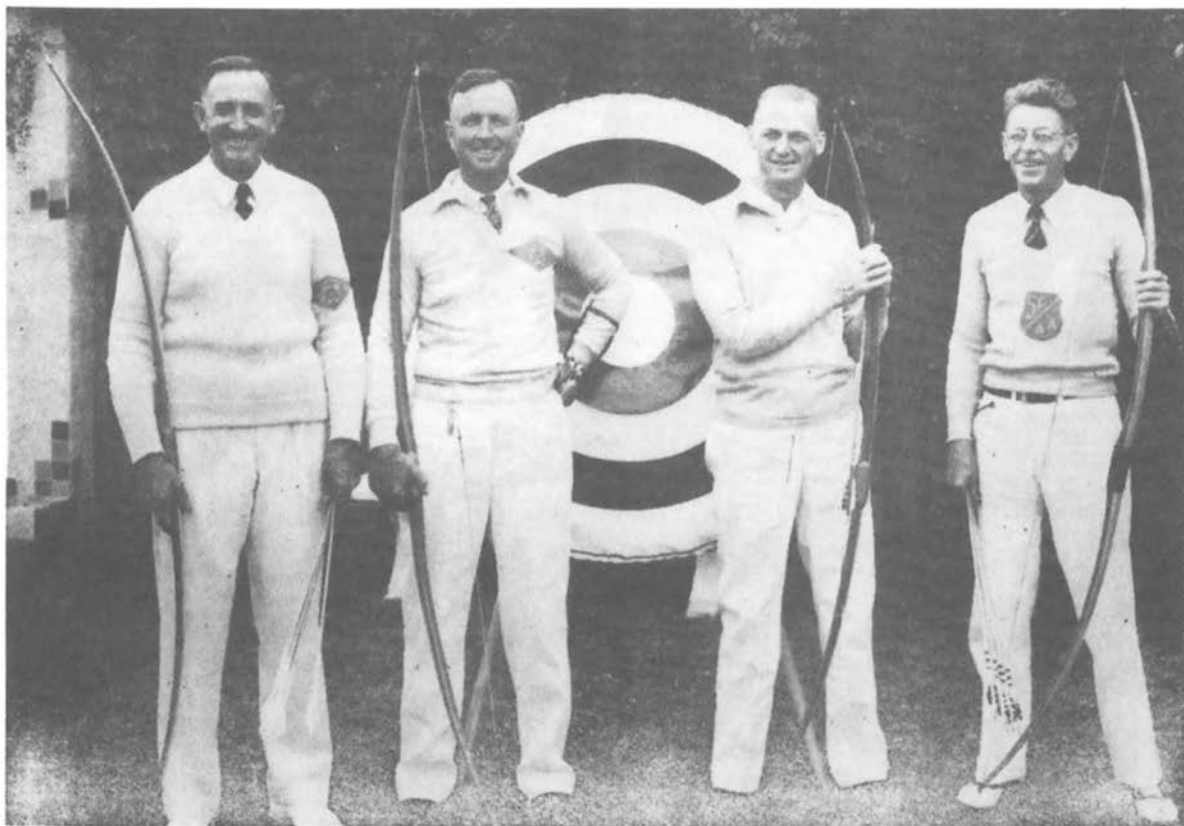

Photo Courtesy Roy Hoff

1933 National Archery Association Team Champions
CHESTER SEAY, FRANK GOULET, CLINTON DOUGLAS, W.C. McMILLIAN