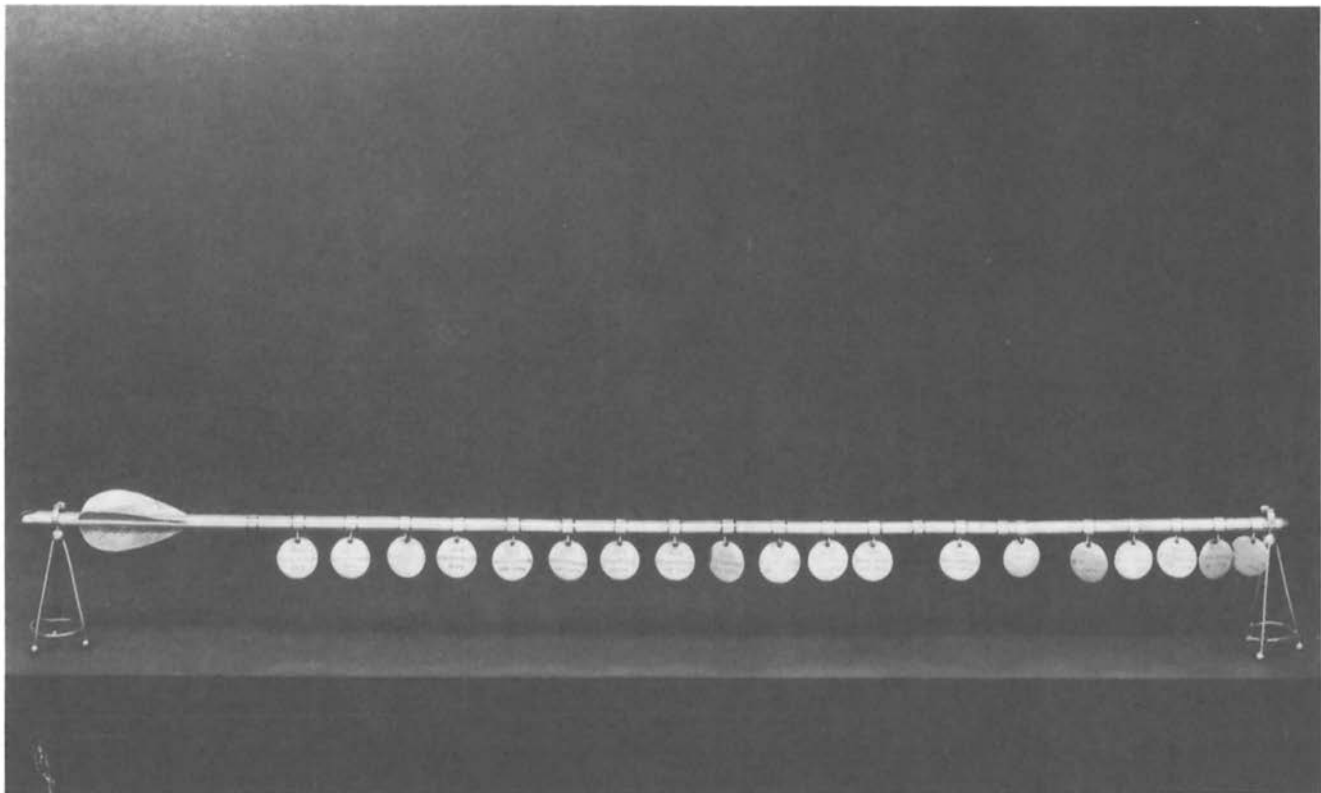

OVERGTON FLIGHT TROPHY

Awarded to the man shooting the greatest distance regular style. (Hand held).

DUFF ARROW

Awarded each year to the man shooting in his first National Tournament and who makes the highest score in the double American Round.