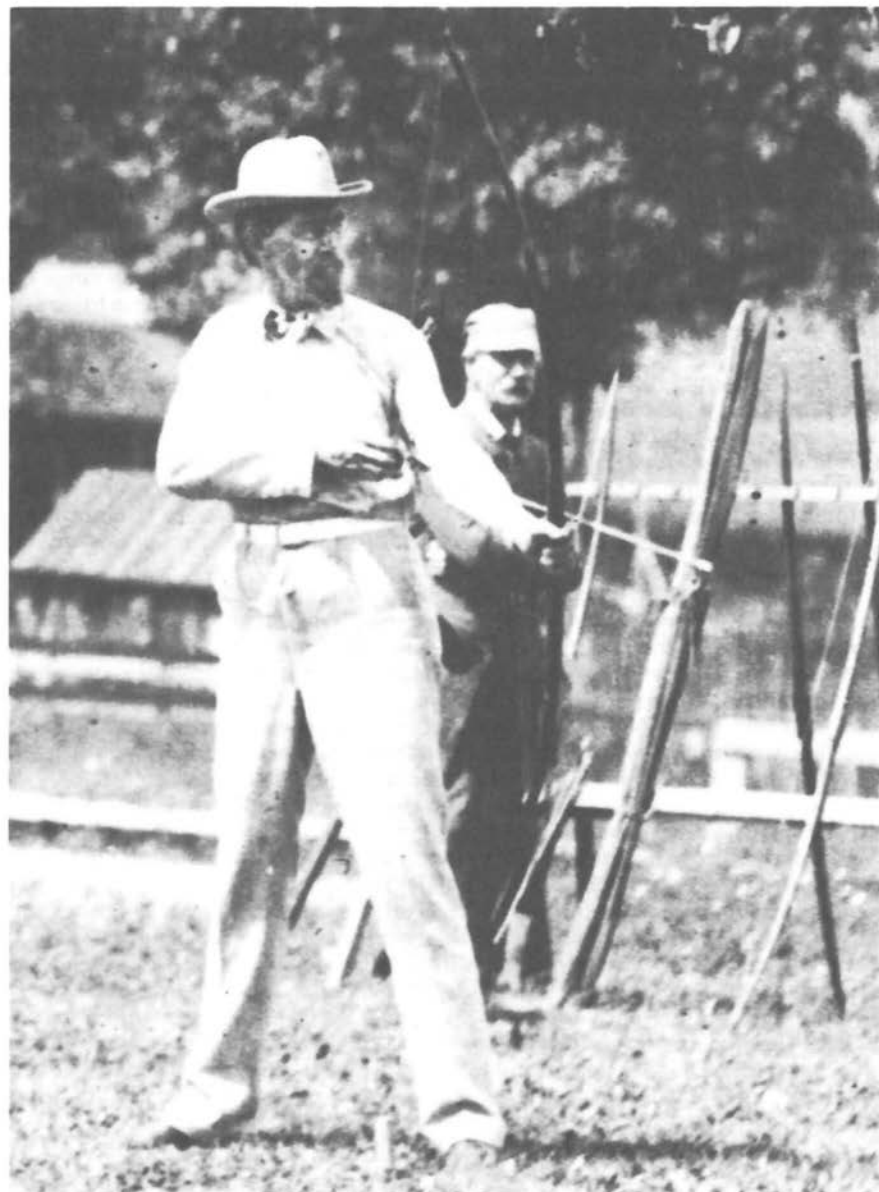

WILL THOMPSON
National Archery Association Champion
1879-1901-02-03-08
President of the National Archery Association
1882-1903-04