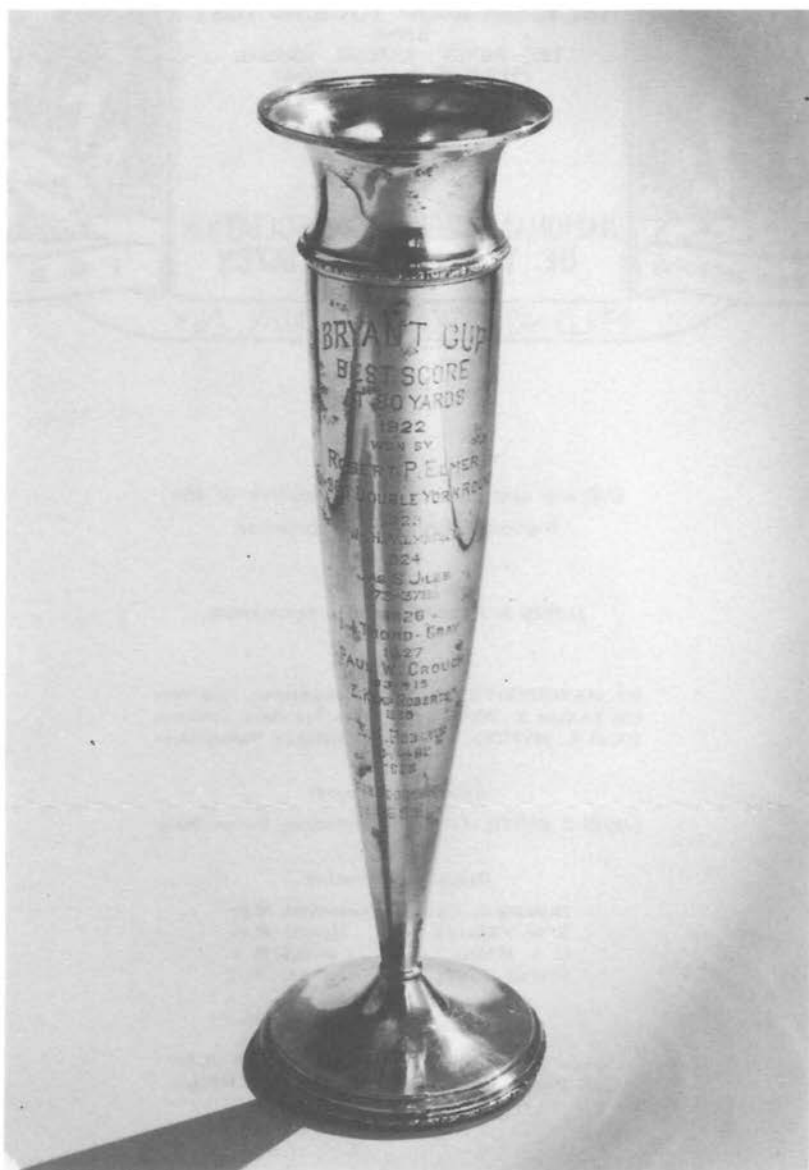

Competitors, 1921 National Archery Association Championships

BRYANT CUP

Awarded to the gentleman making the highest scores at 80 yards.