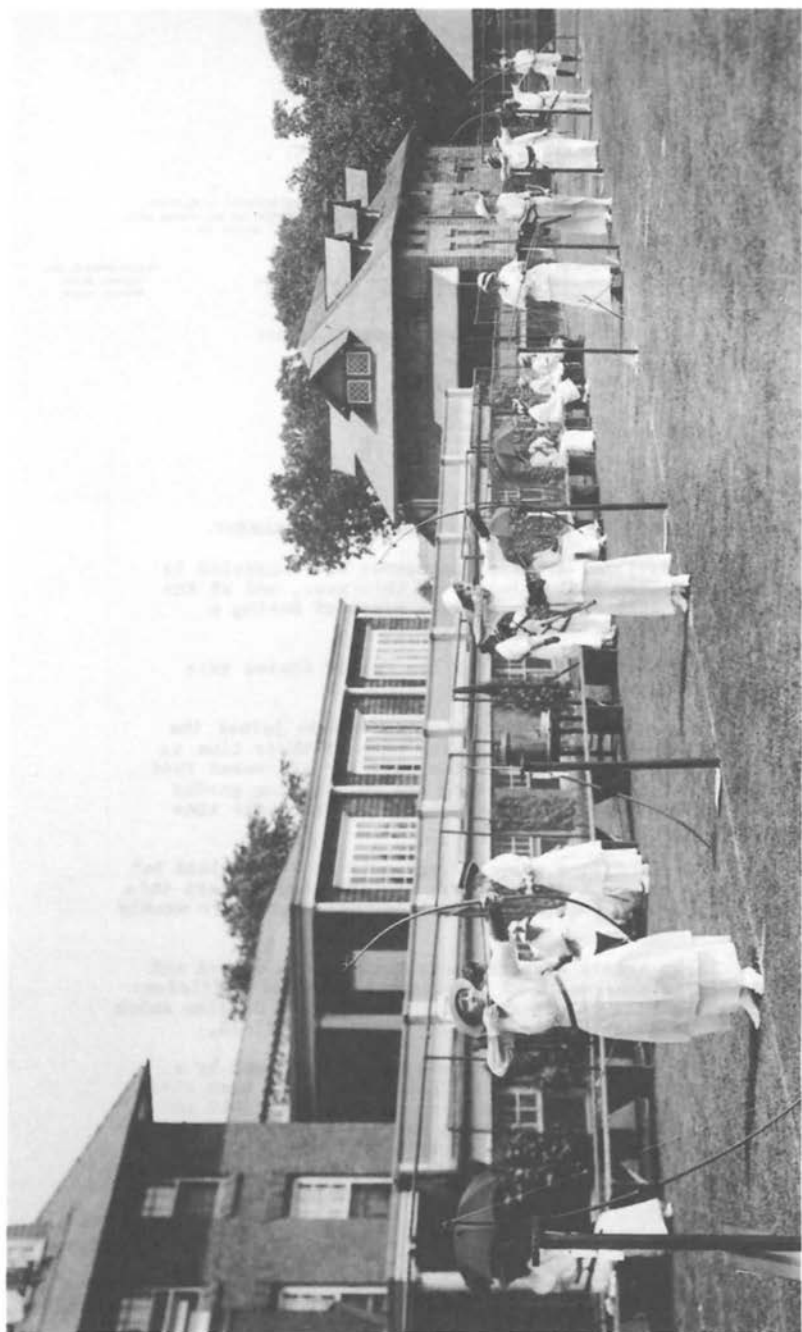

Photo Courtesy Miss Stella Ives

**LADIES SHOOTING LINE at 1916
National Archery Association Championships**