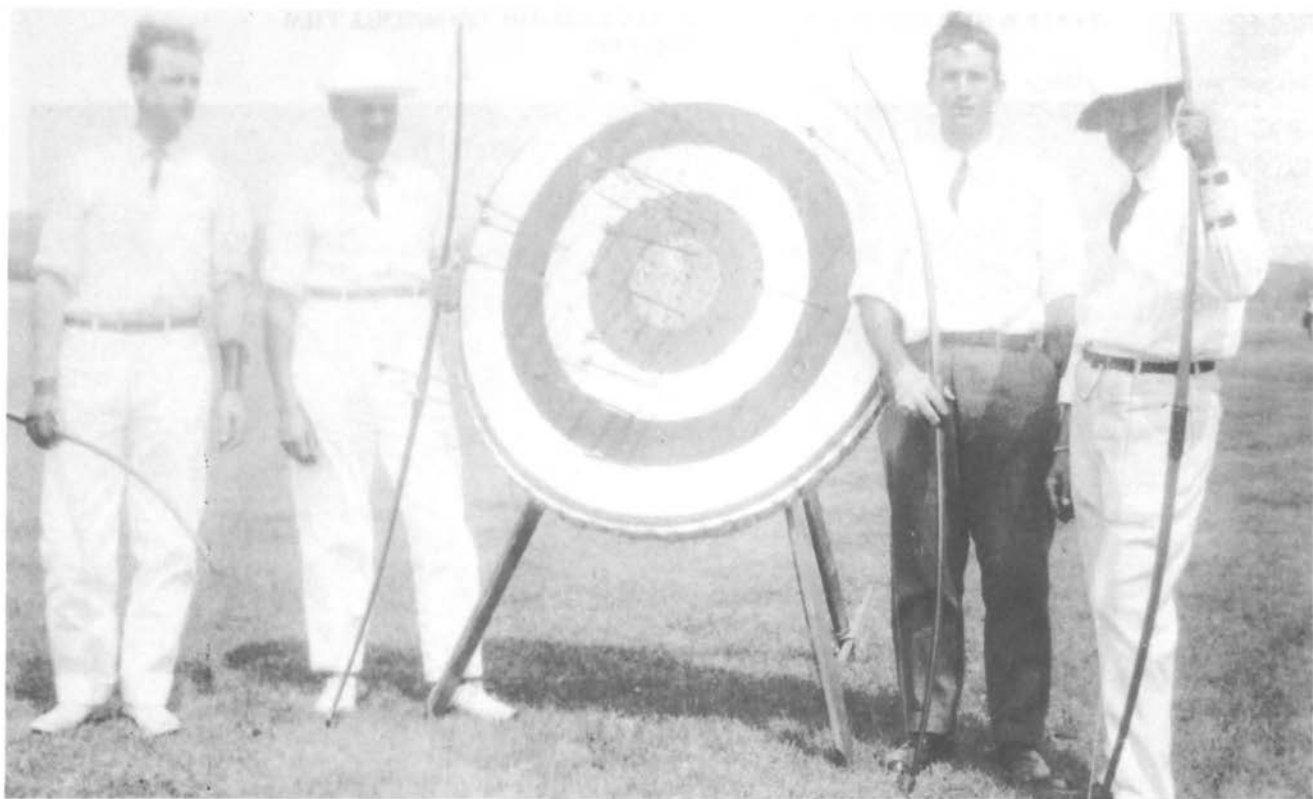

Photo Courtesy Miss Stella Ives

BOSTON TEAM
GEORGE P. BRYANT, LOUIS C. SMITH, HENRY RICHARDSON, CYRUS DALLIN
1913 National Archery Association Team Champions