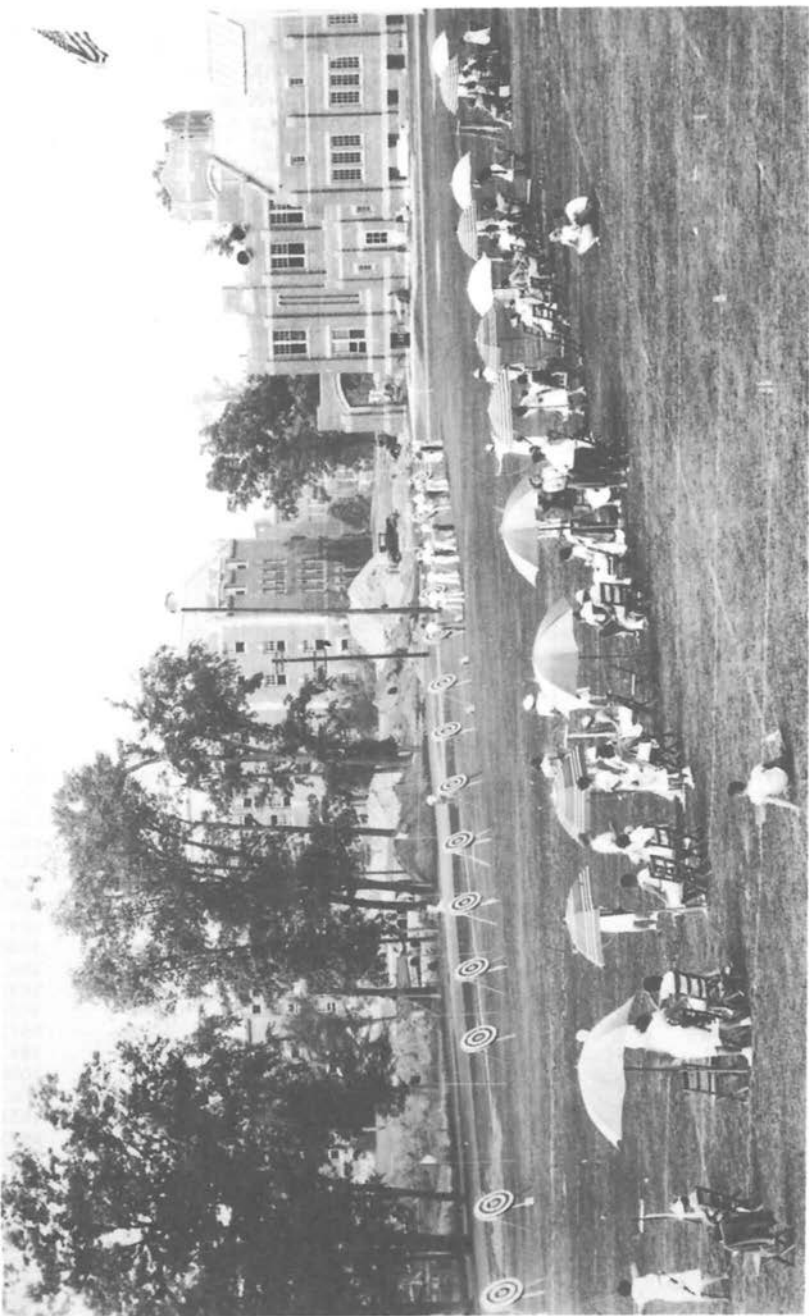

Competitors 1938 National Archery Association Championships

Photo Courtesy Henry Cummings

1938 NATIONAL ARCHERY ASSOCIATION CHAMPIONS
GENE WARNICK (Flight), CURTIS HILL (Flight-F.S.), MERTA LONGLEY
(Jr. Champion),
SONNY JOHNS (Jr. Champion), PAT CHAMBERS (Men's Champion),
JEAN TENNEY (Woman's Champion)