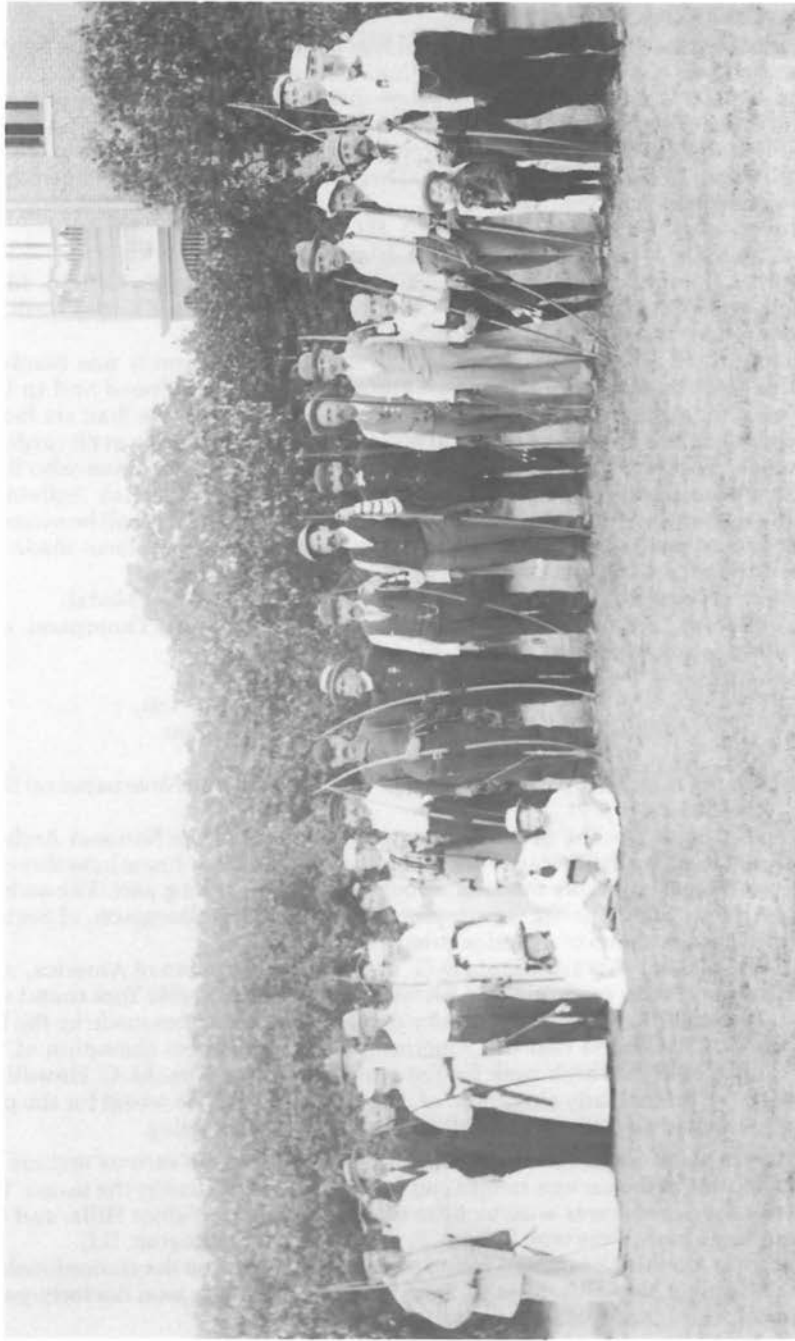

Photo From 1905 Spalding Catalog

MRS. A.M. PHILLIPS
National Archery Association Champion
1887-88-89
National Archery Association Flight Champion
1886-87

Photo Courtesy Dave Sterling

ALBERT KERN
President of the National Archery Association
1888-89-90-95