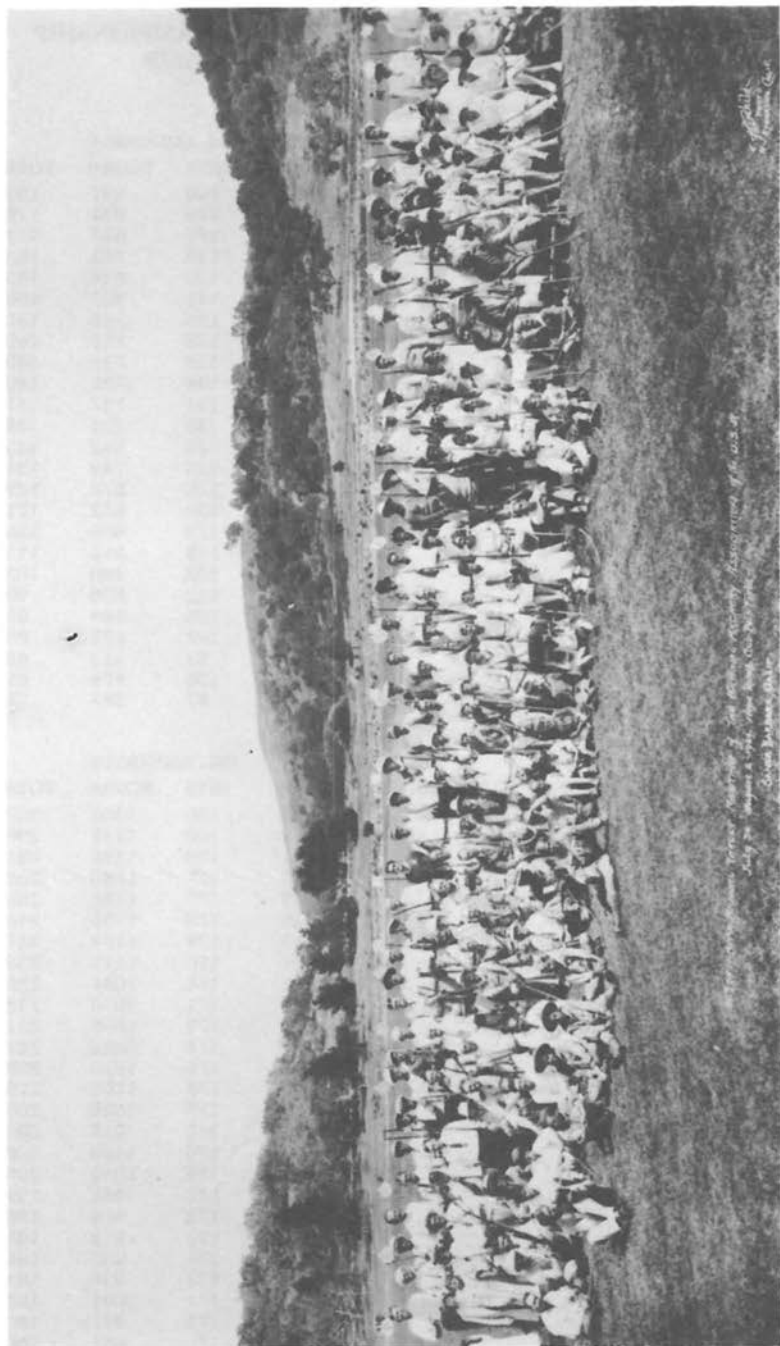

Competitors at the 1929 National Archery Association Championships