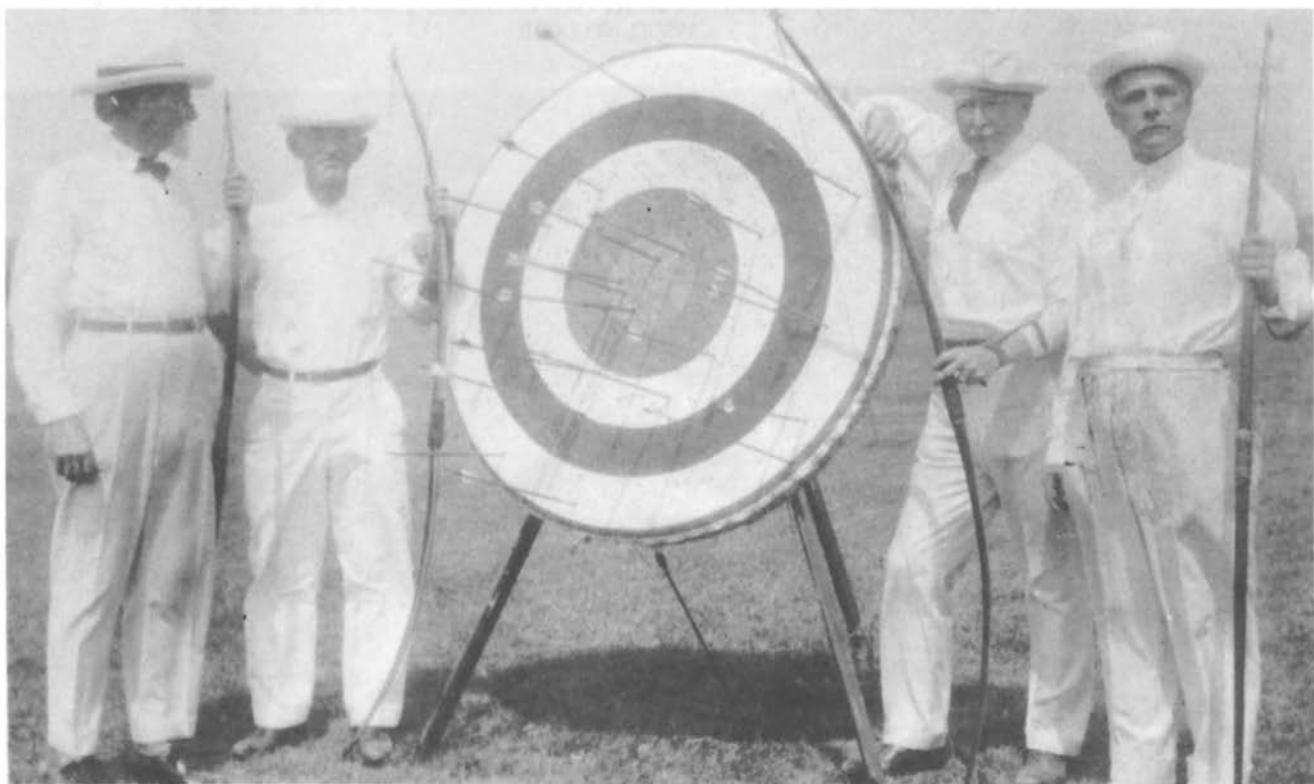

ELMER WOODEN SPOON

Awarded at each National Tournament to the Archer shooting both double York and American Rounds and making the lowest score.

Photo Courtesy Miss Stella Ives

National Archery Association Champions
GEORGE BRYANT 1904-05-09-12-13
CYNTHIA WESSON 1915-16-20
WALLACE BRYANT 1903 York Round Champion