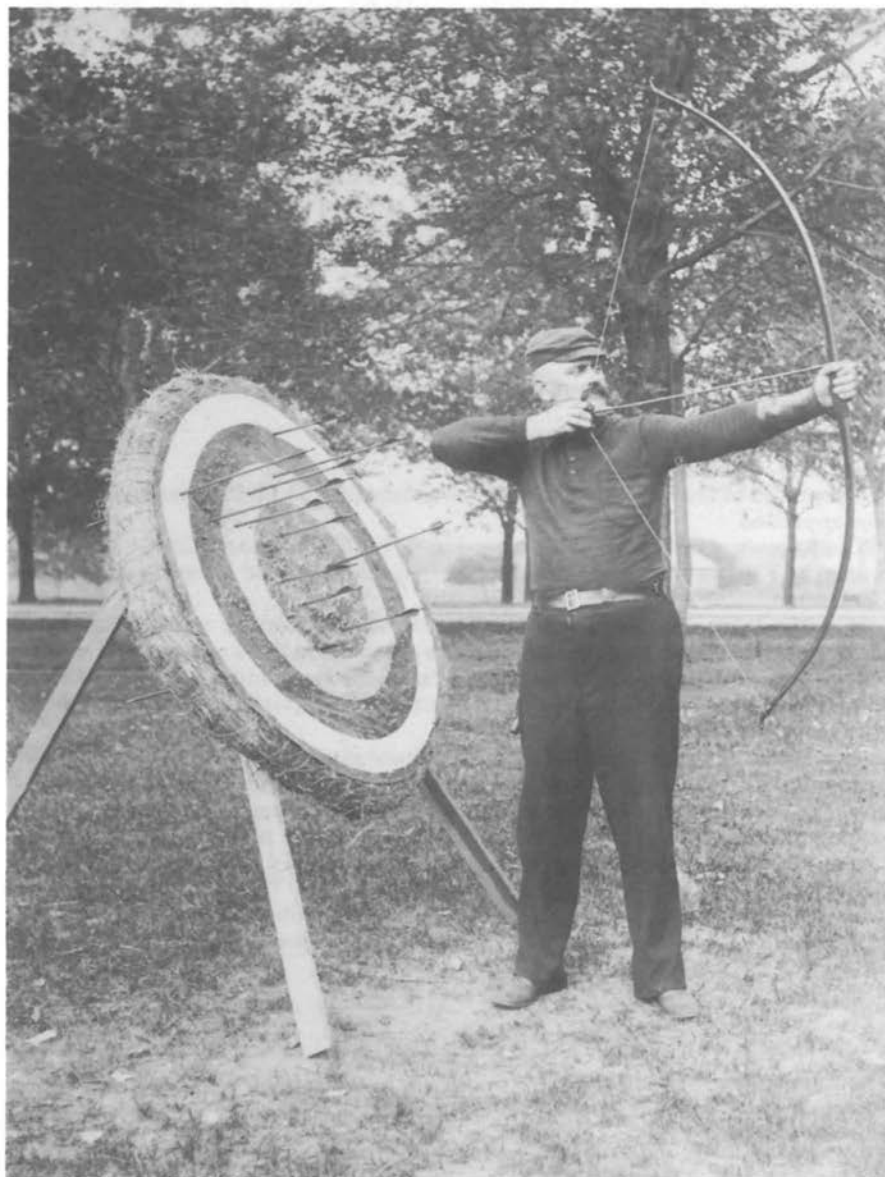

Photo from 1905 Spalding Catalog

W. A. CLARK
National Archery Association Champion
1886-87-97
President of the National Archery Association
1891-98-1901

Photo Courtesy Henry Cummings

LEWIS MAXSON
National Archery Association Champion
1888-89-90-91-92-93-94-96-98
National Archery Association Flight Champion
1887-88-89-90-91-92-94-96-97-98-99-1900-03-04
Secretary of the National Archery Association
1887-94-97-1902