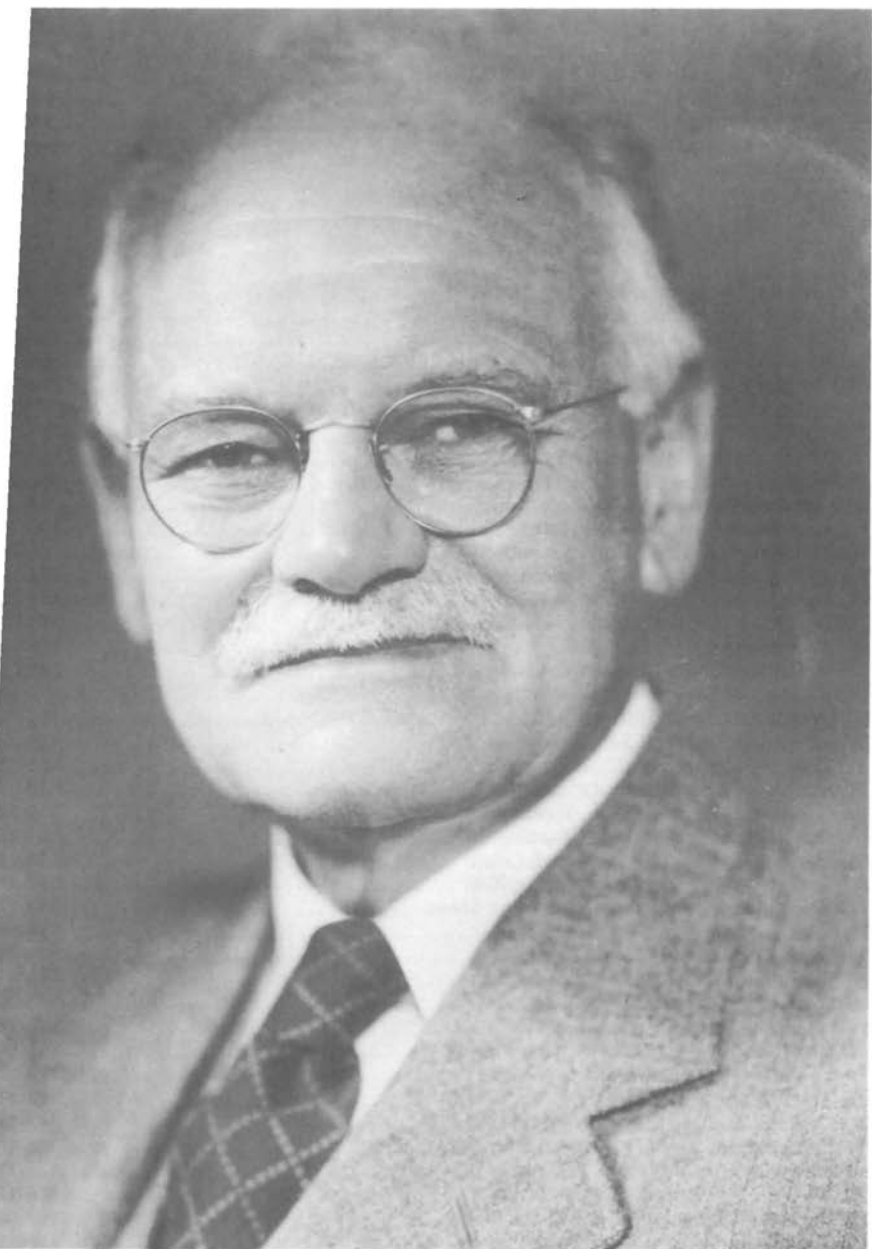

KARL PALMATIER

President of the National Archery Association 1936

Awarded Thompson Medal of Honor 1943

Inducted into the Archery Hall of Fame 1972

Photo Courtesy of Clayton Shenk

VERNA LEAMAN
National Archery Association
Mail Match Champion
1942-43-44