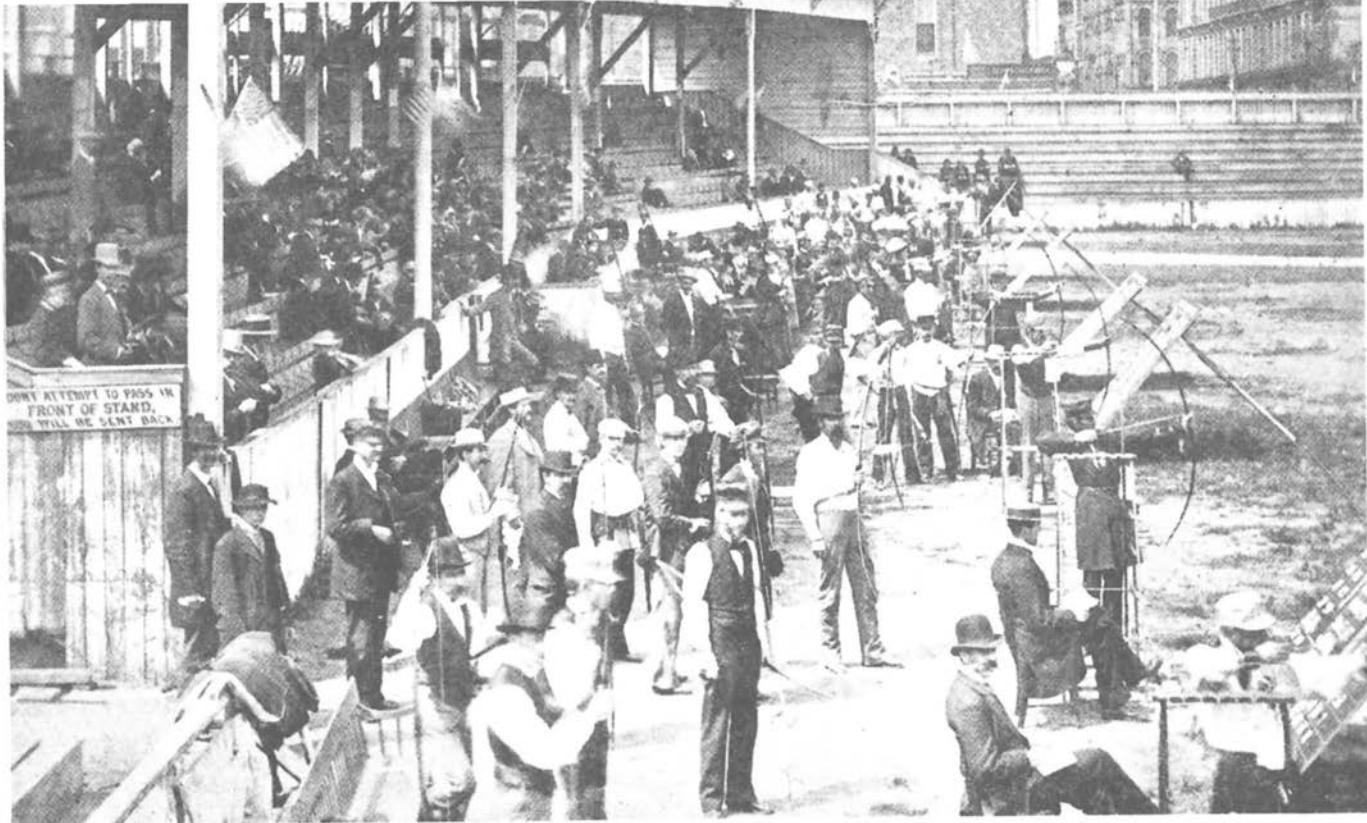

**First Tournament of the National Archery Association
WILL THOMPSON (Center)**