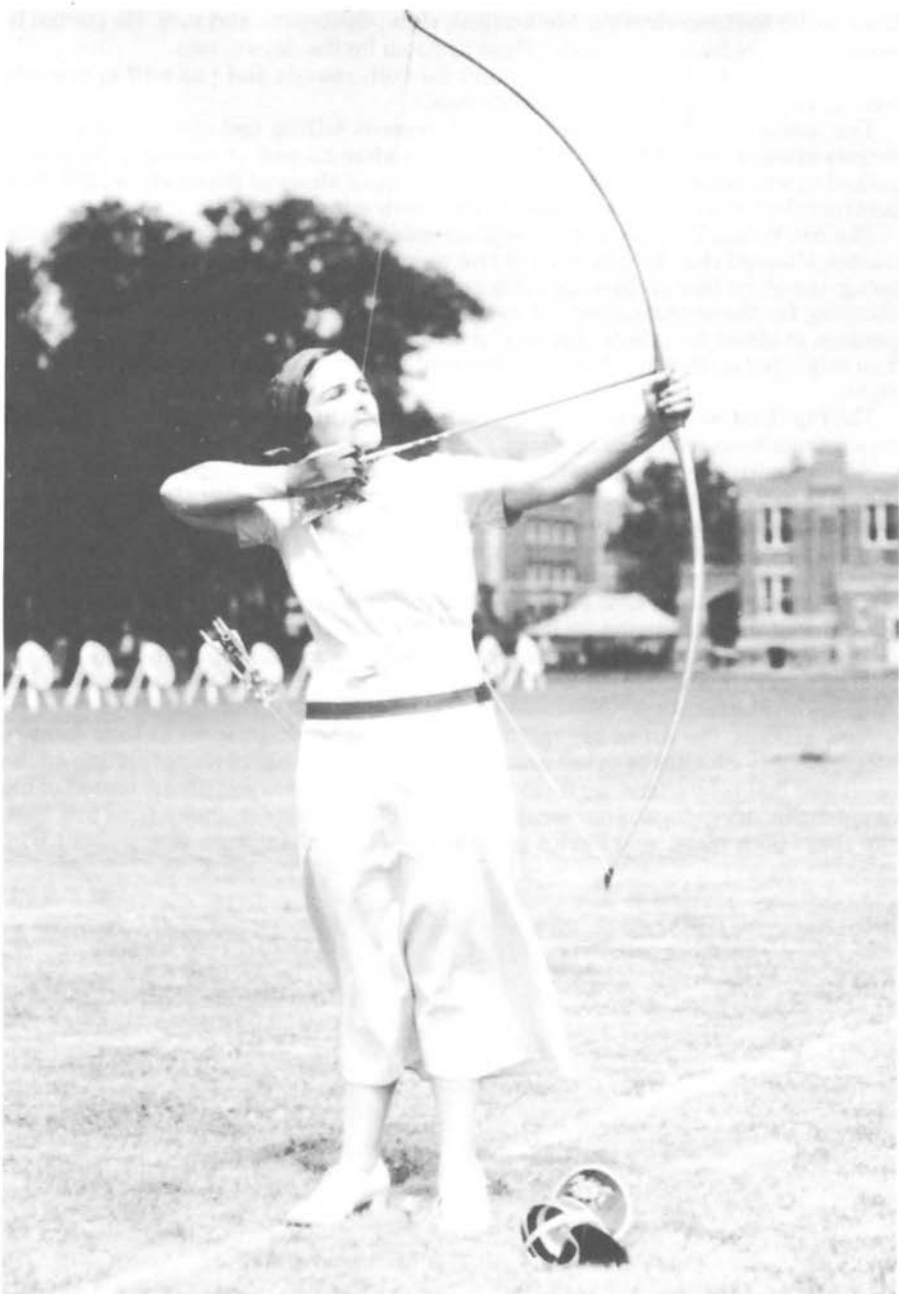

Secretary of the National Archery Association 1882

Inducted into the Archery Hall of Fame 1978

Photo Courtesy Miss Stella Ives

**Women's Top Target at 1934 National Archery Association Championships
RUTH SNAVELY 2nd, Mrs. DeSALES MUDD, Champion
BEA HODGSON 3rd, OLIVE BESCO 5th**