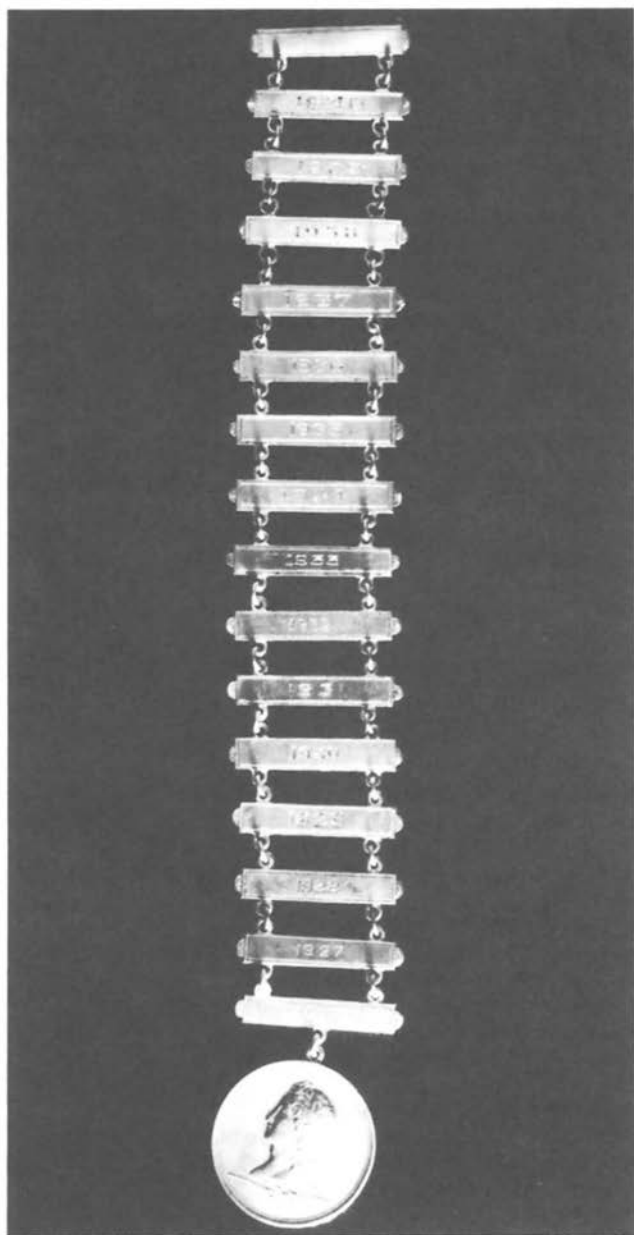

UNITED BOWMAN MEDAL

awarded to the woman Archer making the highest score in the Double National
Tournament.