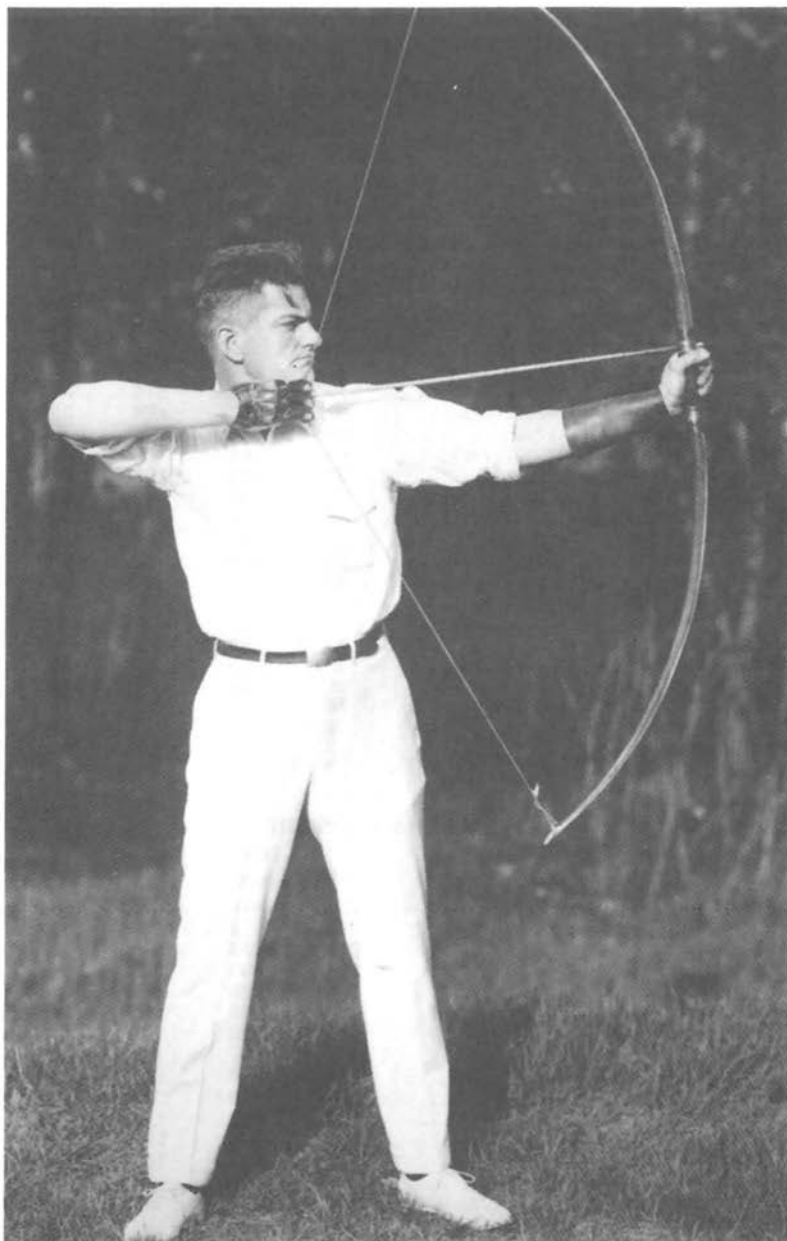

NATIONAL ARCHERY ASSOCIATION CHAMPIONS

Stanley Spencer 1926

Mrs. Robert Johnson 1927

UNITED BOWMAN MEDAL

awarded to the woman Archer making the highest score in the Double National
Tournament.

DR. PAUL CROUCH
National Archery Association Champion
1925-27
Secretary of the National Archery Association 1927
Awarded Thompson Medal of Honor 1961
Inducted into the Archery Hall of Fame 1975