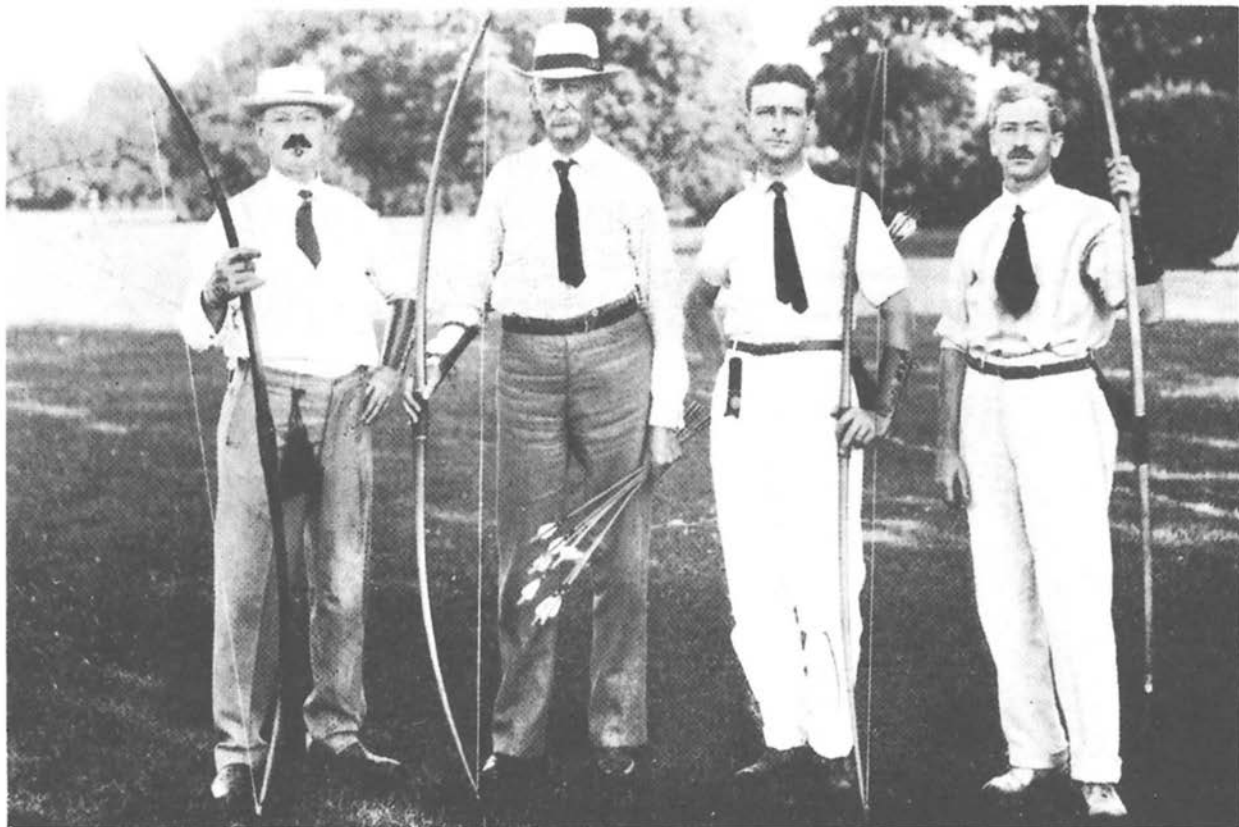

LIDA SCOTT HOWELL
National Archery Association Champion
1883-85-86-90-91-92-93-95-96-98-99-1900-02-03-04-05-07

WILL THOMPSON
National Archery Association Champion
1879-1901-02-03-08
President of the National Archery Association
1882-1903-04