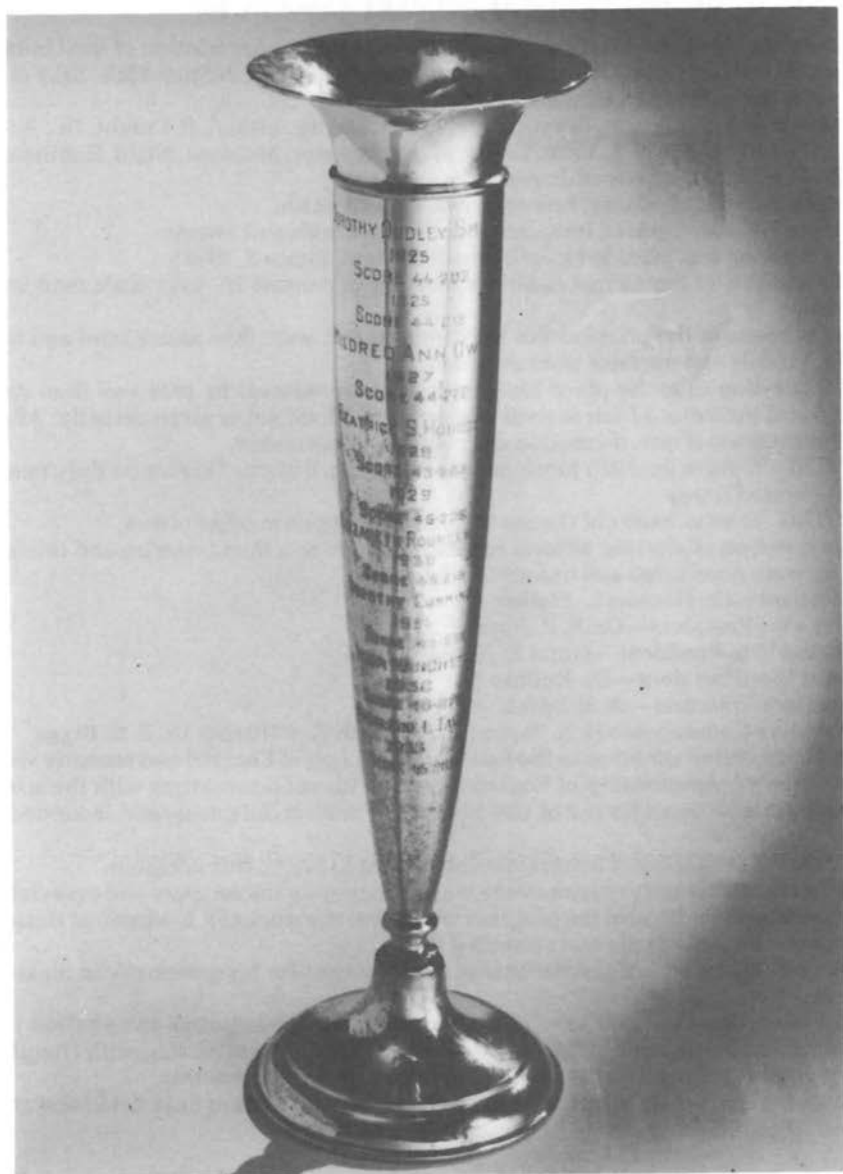

MAID MARIAN CUP

Awarded to the woman Archer making the highest score at 60 yards.