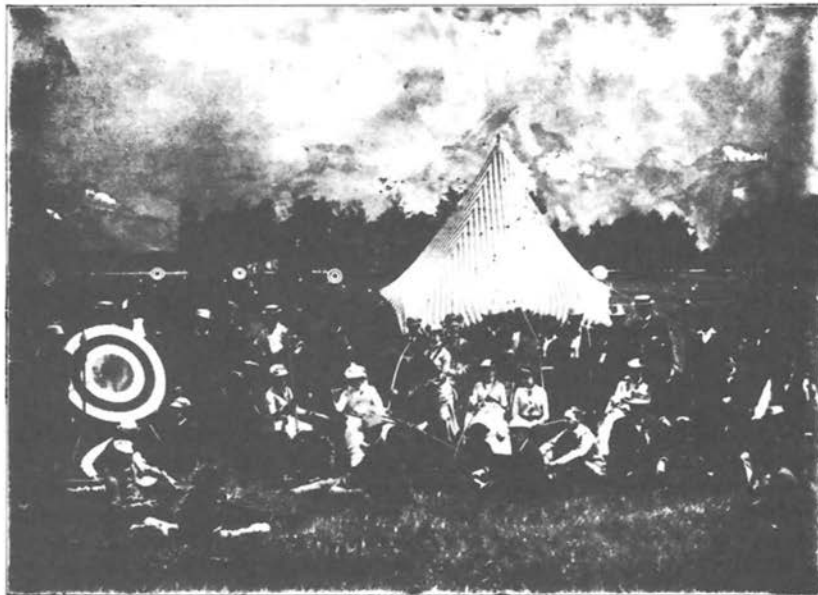

N. A. A. MEETING, LINCOLN PARK, CHICAGO.

TWENTY-THIRD
ANNUAL
Target Meeting
National Archery Association
U. S. A.

*On the Grounds of the
Avondale Club, Cincinnati, O.*

*Wednesday, Thursday and Friday,
August 28, 29, 30, 1901.*

*Shooting Each Day will begin at
9:15 a. m. and 2:30 p. m.*

Target Fee.

Gentlemen, $3.00, Ladies, $1.00 each
Noonday Meal at the Club House

Get off Avondale Electric Cars at Dana Avenue.
Grounds two blocks east.

OFFICERS

W. A. CLARK, *President*,
Cincinnati, O. . . Wyoming P. O.
D. F. MCGOWAN, *Vice-Pres.*,
Washington, D. C.
M. C. HOWELL, *Sec'y & Treas.*,
Cincinnati, O.

EXECUTIVE COMMITTEE

Rev. John LeRoy Taylor,
Cincinnati, O.
L. W. Maxson,
Washington, D. C.
A. Rankin Clark,
Washington, D. C.
C. C. Beach,
Battle Creek, Mich.
Dr. N. I. Scott,
Norwood, O.
President and Secretary
Members Ex-Officio.

1901 National Archery Association Tournament Program