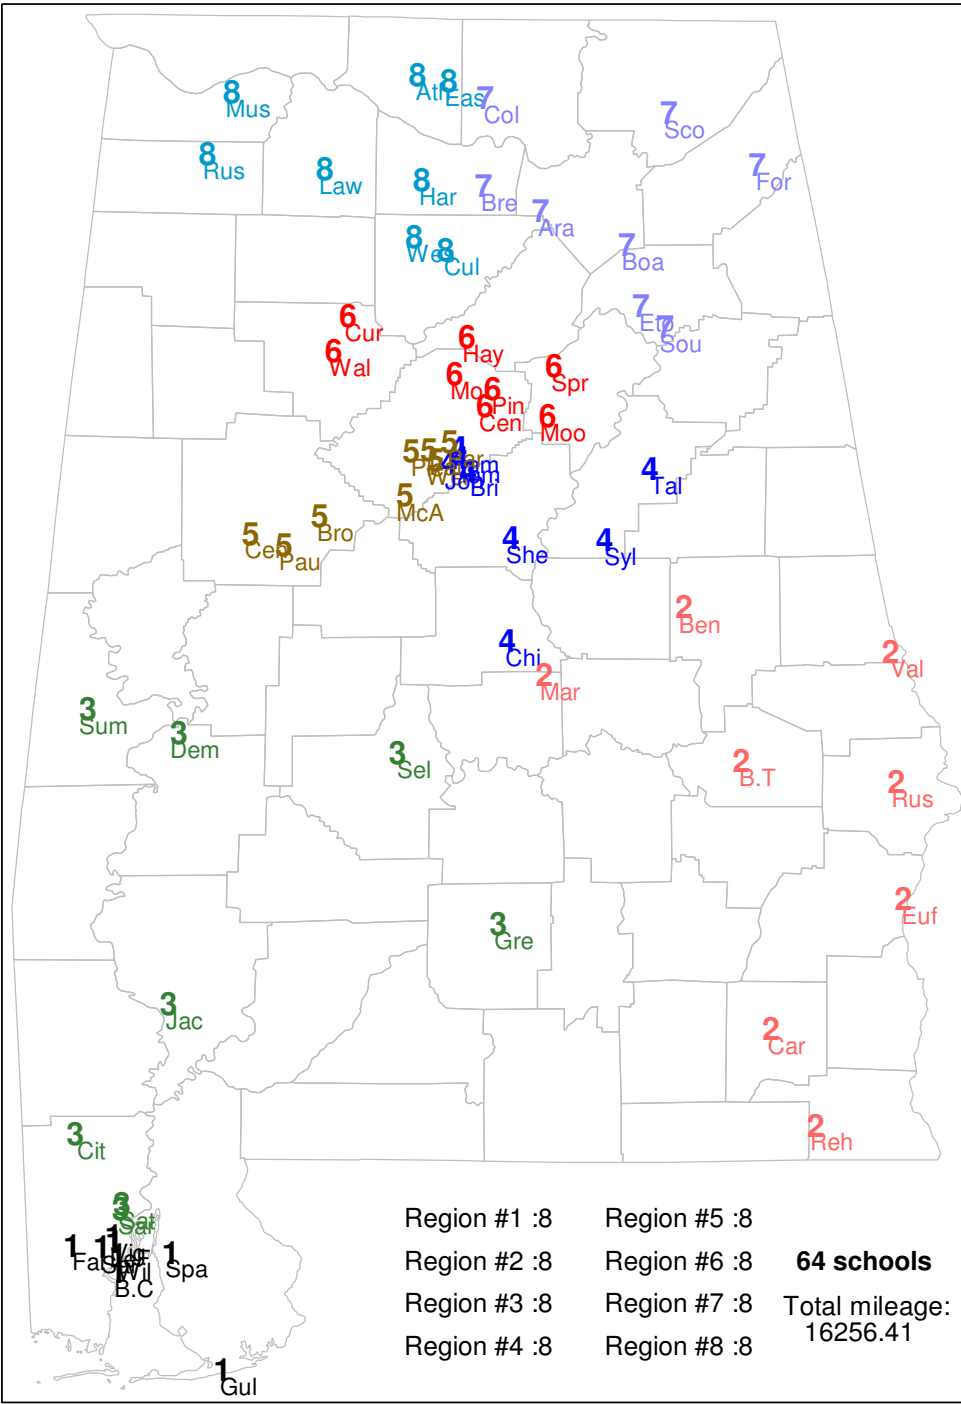

OPTION 1 CLASS 5A FOOTBALL

Region 1 - Spanish Fort - LeFlore - Gulf Shores - Williamson - Vigor - Faith Academy B. C. Rain - Saint Pauls Episcopal	Region 2 - Russell Co. - Benjamin Russell - Valley - Carroll - Eufaula B. T. Washington - Rehobeth - Marbury
Region 3 - Selma - Citronelle - Sumter Central - Demopolis - Satsuma - Saraland - Greenville - Jackson	Region 4 - Homewood - John Carroll - Briarwood Chr. - Chilton Co. - Ramsay - Sylacauga - Shelby Co. - Talladega
Region 5 - Brookwood - McAdory - Wenonah - Paul Bryant - Parker - Central Tuscaloosa - Pleasant Grove - Fairfield	Region 6 - Pinson Valley - Center Point - walker - Mortimer Jordan - Moody - Hayden - Springville - Curry
Region 7 - Brewer - Fort Payne - Southside Gadsden - Scottsboro - Arab - Columbia - Etowah - Boaz	Region 8 - Hartselle - Cullman - Muscle Shoals - Athens - East Limestone - Lawrence Co. - Russellville - West Point

Total number of schools: 64