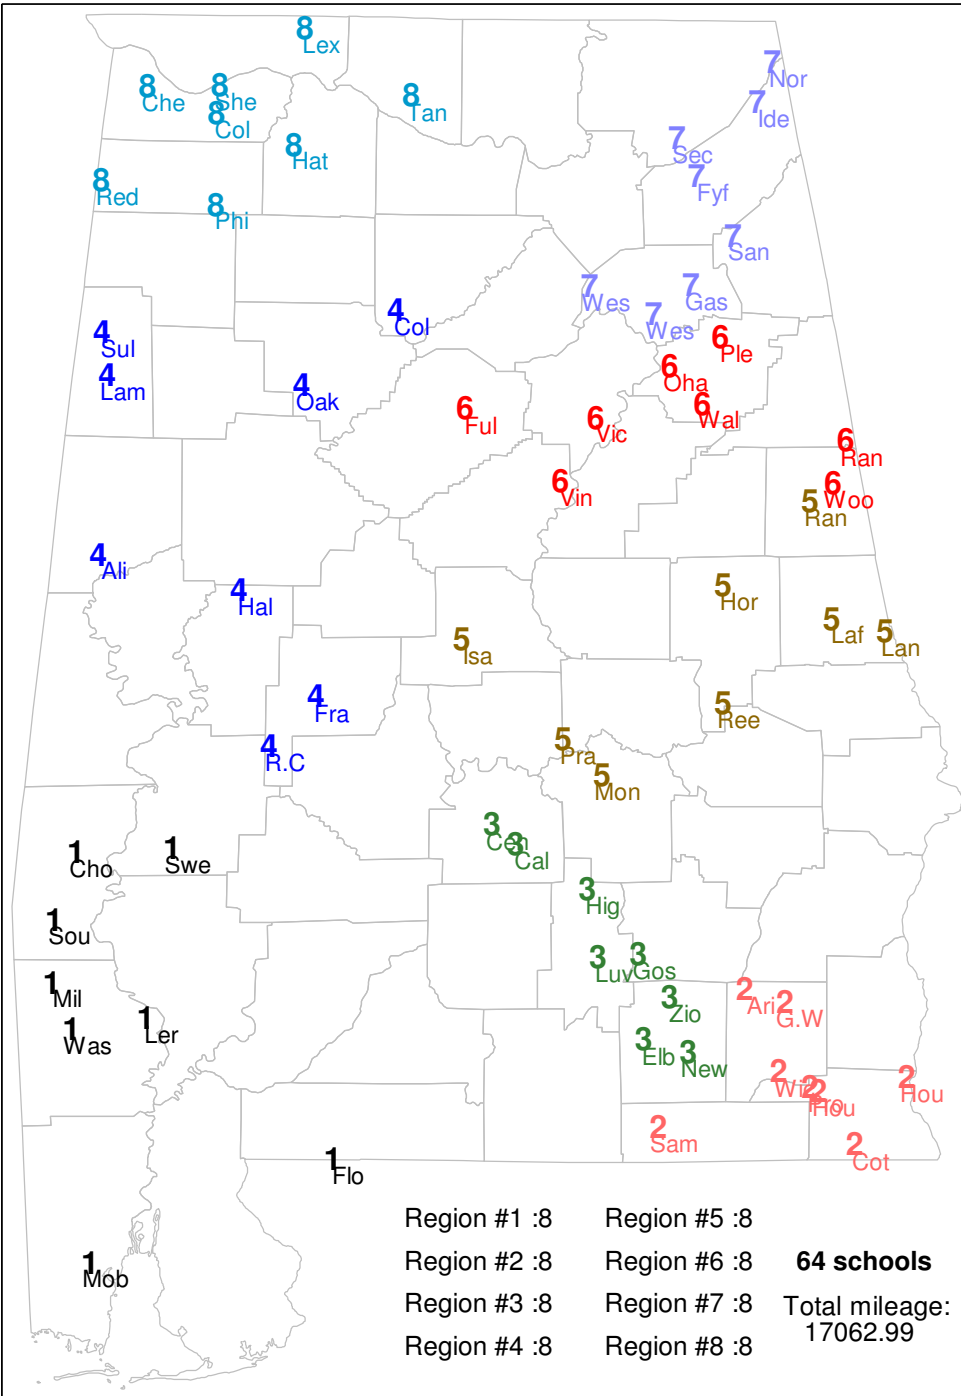

OPTION 1 CLASS 2A FOOTBALL

Region 1 Flomaton Leroy Southern Choctaw Mobile Chr. Choctaw Co. Washington Co. Millry Sweet Water Region 3 Calhoun Luverne Central Hayneville Zion Chapel New Brockton Goshen Elba Highland Home Region 5 Montgomery Academy Prattville Christian Lafayette Randolph Co. Reeltown Horseshoe Bend Lanett Isabella Region 7 West End walnut Grove North Sand Mountain westbrook chr. Fyffe Sand Rock Ider Section Gaston	Region 2 wicksburg Houston Co. Providence Chr. Houston Academy G. W. Long Samson Cottonwood Ariton Region 4 Hale Co. Francis Marion Aliceville Lamar Co. R. C. Hatch Cold Springs Sulligent Oakman Region 6 Walter wellborn Pleasant Valley Fultondale Ohatchee woodland Ranburne Vincent Victory chr. Region 8 Hatton Lexington Colbert Heights Sheffield Tanner Phil Campbell Red Bay Cherokee

Total number of schools: 64