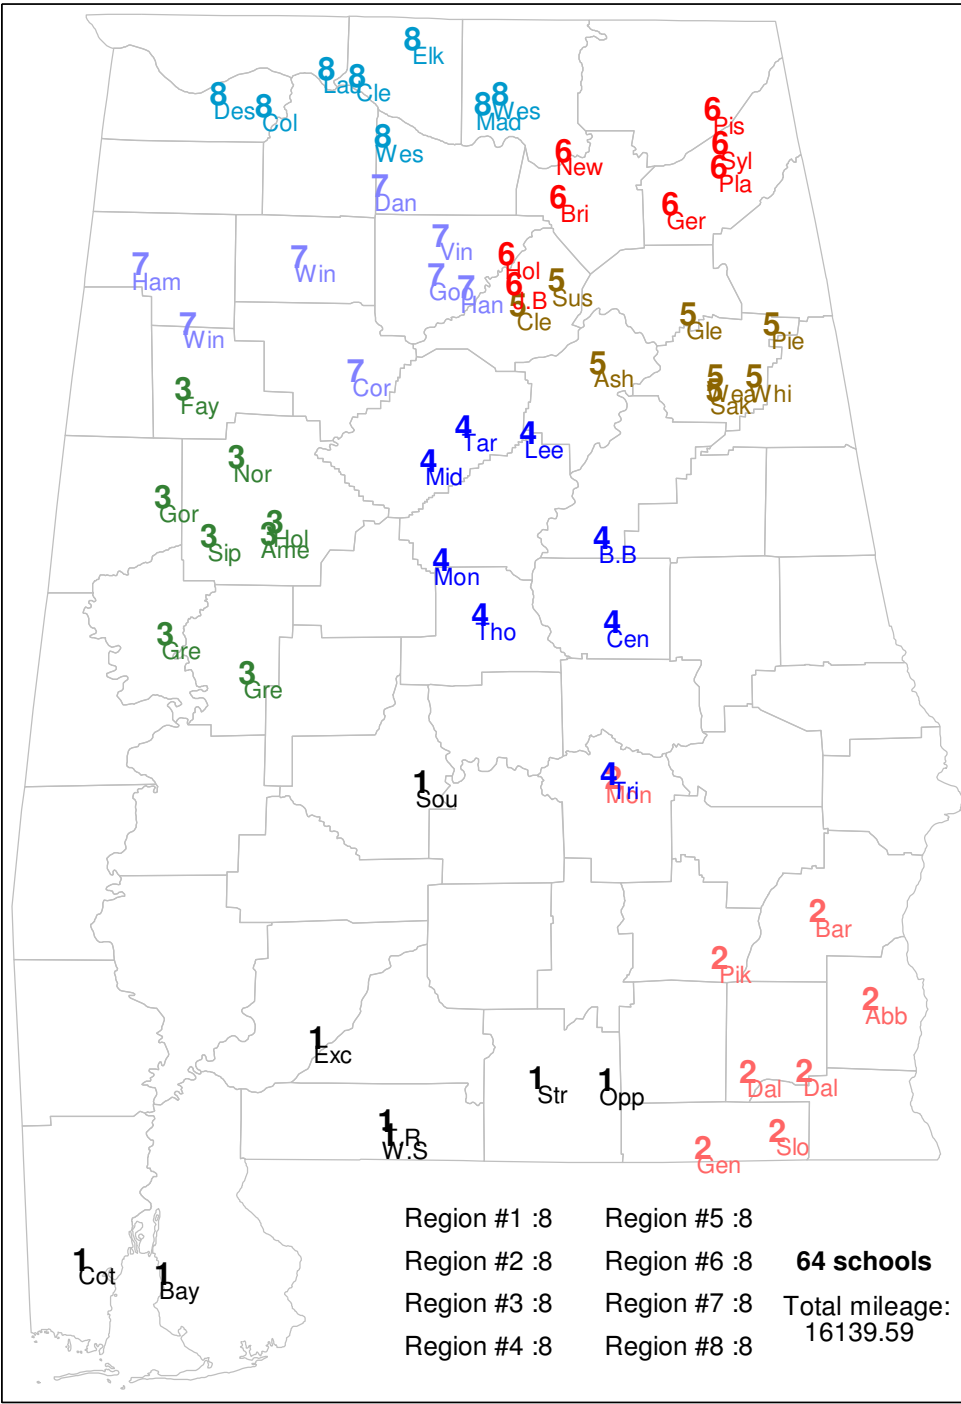

OPTION 1 CLASS 3A FOOTBALL

Region 1 - Opp - Bayside Academy - Cottage Hill - Excel - Southside Selma - Straughn T. R. Miller W. S. Neal	Region 2 - Abbeville - Barbour Co. - Dale Co. - Daleville - Geneva - Montgomery Catholic - Pike Co. - Slocomb
Region 3 - American Chr. - Fayette Co. - Gordo - Greene Co. - Greensboro - Holt - Northside - Sipsey Valley	Region 4 B. B. Comer - Central Coosa - Leeds - Midfield - Montevallo - Tarrant - Thorsby - Trinity Presbyterian
Region 5 - Ashville - Cleveland - Glencoe - Piedmont - Saks - Susan Moore - Weaver - White Plains	Region 6 - Brindlee Mountain - Geraldine - Holly Pond J. B. Pennington - New Hope - Pisgah - Plainview - Sylvania
Region 7 - Hamilton - Cordova - Danville - Good Hope - Hanceville - Vinemont - Winfield - Winston Co.	Region 8 - Clements - Colbert Co. - Deshler - Elkmont - Lauderdale Co. - Madison Academy - West Morgan - Westminster Chr.
Total number of schools: 64