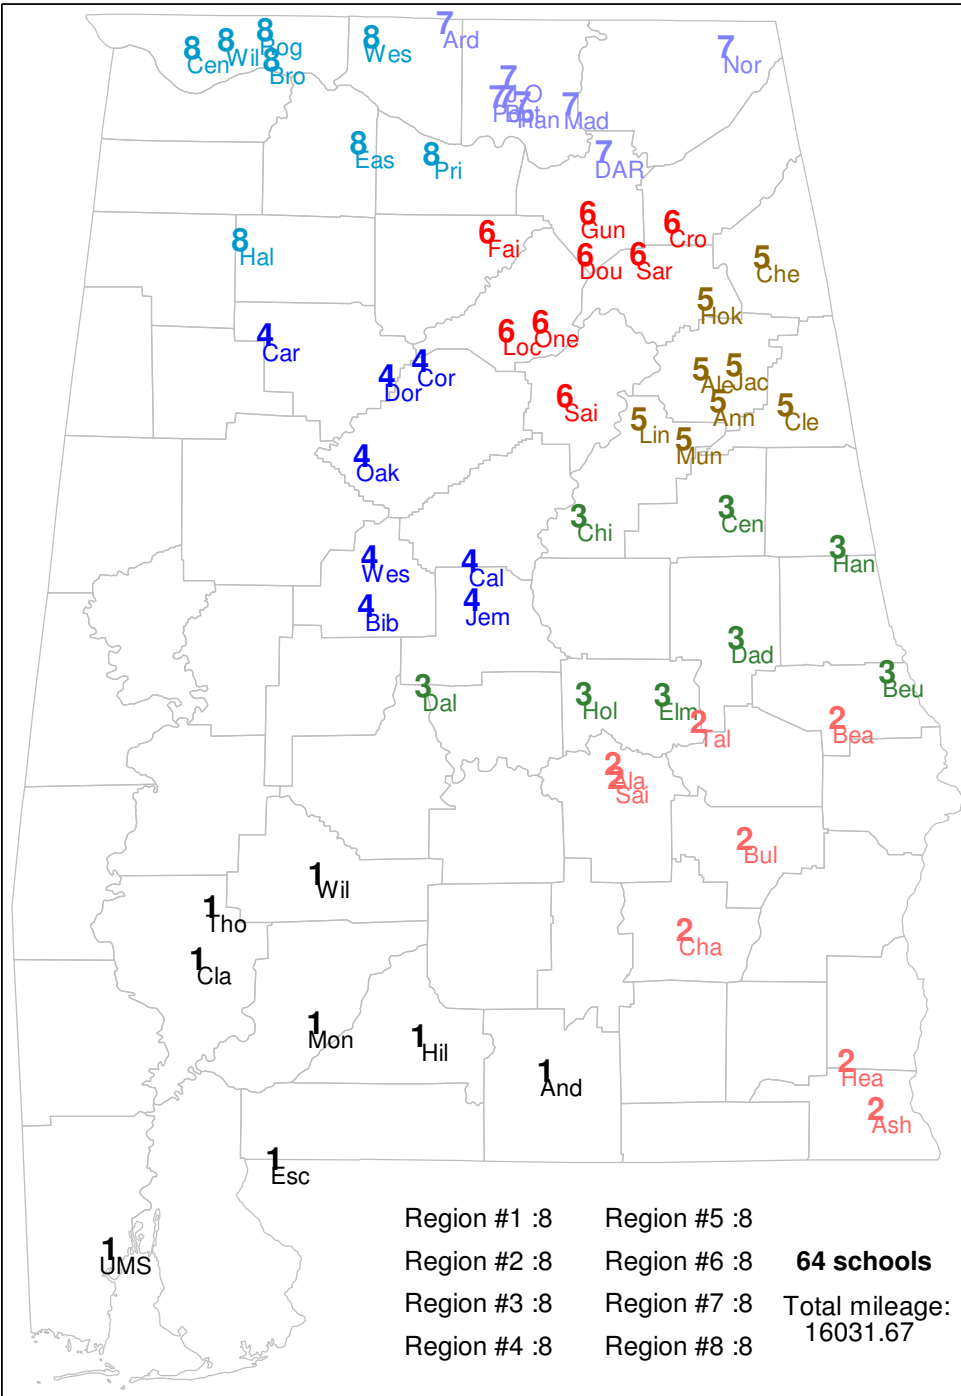

OPTION 1 CLASS 4A FOOTBALL

Region 1 Monroe Co. Wilcox Central UMS-wright Escambia Co. Thomasville Hillcrest Evergreen Andalusia Clarke Co.	Region 2 Beauregard Charles Henderson Alabama Chr. Tallassee Bullock Co. Hillcrest Evergreen Ashford Headland Saint James
Region 3 Dallas Co. Central of clay Co. Elmore Co. Holtville Handley Dadeville Beulah Childersburg	Region 4 Calera Dora Bibb Co. Corner Jemison Oak Grove West Blocton Carbon Hill
Region 5 Anniston Cleburne Co. Lincoln Jacksonville Alexandria Munford Hokes Bluff Cherokee Co.	Region 6 Guntersville Douglas Saint Clair Co. Locust Fork Fairview sardis Oneonta Crossville
Region 7 Butler Madison Co. J. O. Johnson Ardmore Pope John Paul II DAR Randolph North Jackson	Region 8 Brooks wilson Haleyville west Limestone Rogers East Lawrence Central Florence Priceville

Total number of schools: 64