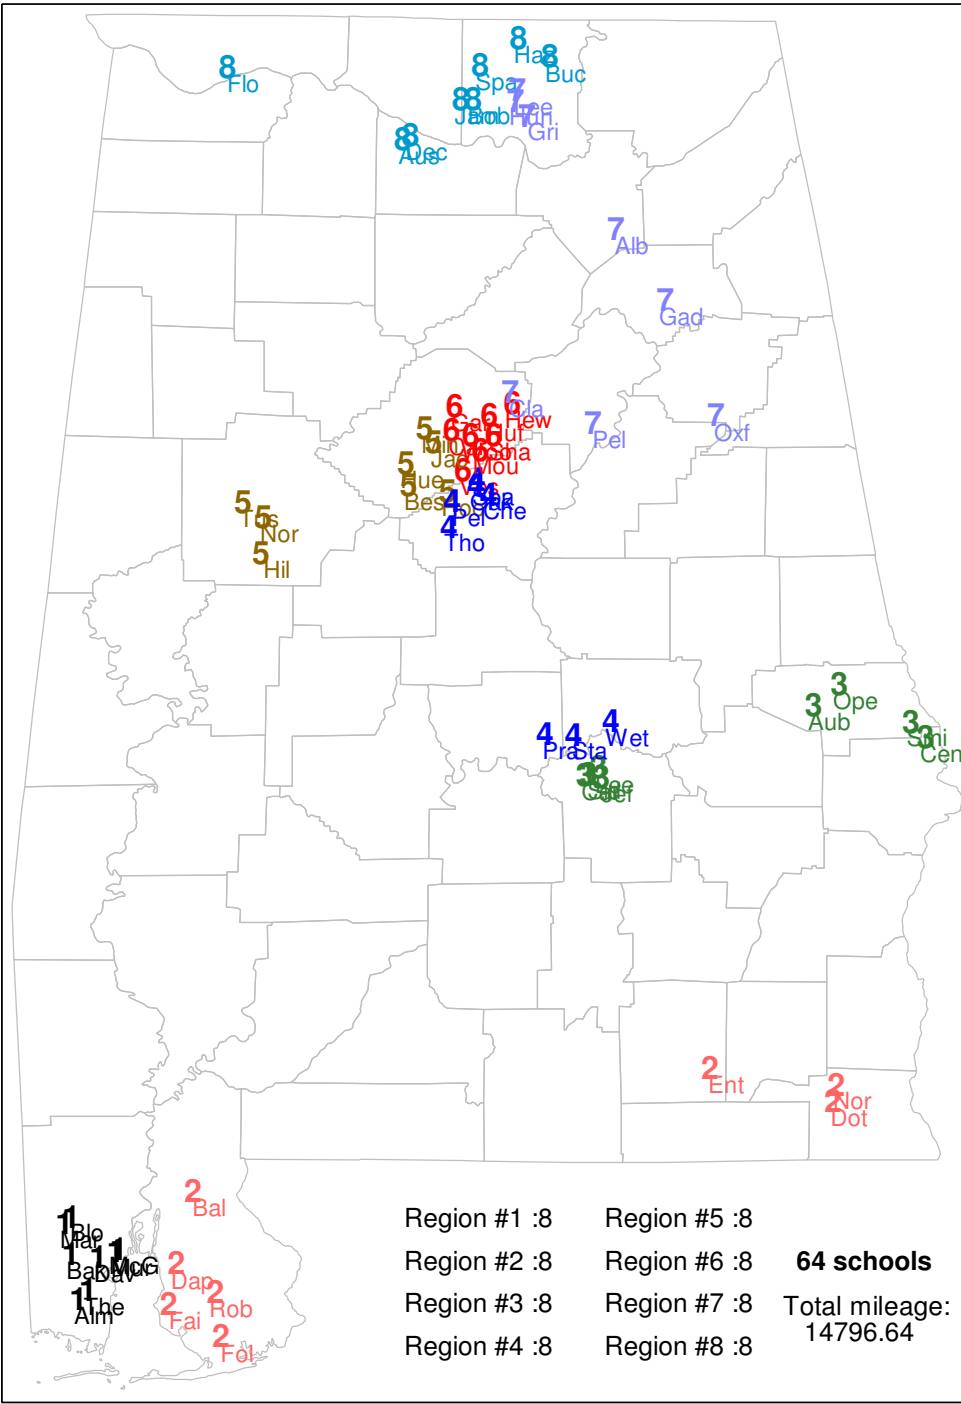

OPTION 1 CLASS 6A FOOTBALL

Region 1 Baker Murphy Mary Montgomery Theodore Alma Bryant McGill-Toolen Davidson Blount	Region 2 Enterprise Foley Northview Fairhope Robertsdale Dothan Daphne Baldwin Co.
Region 3 Auburn Jeff Davis Smiths Station Central Phenix City Lee Montgomery Carver Montgomery Opelika Sidney Lanier	Region 4 Prattville Thompson Pelham Oak Mountain Spain Park Stanhope Elmore Wetumpka Chelsea
Region 5 Hoover Tuscaloosa Co. Northridge Hillcrest Tuscaloosa Jackson-Olin Hueytown Minor Bessemer City	Region 6 Vestavia Hills Hewitt-Trussville Mountain Brook Shades Valley Woodlawn Huffman Carver Birmingham Gardendale
Region 7 Grissom Huntsville Gadsden City Clay Chalkville Pell City Oxford Lee Huntsville Albertville	Region 8 Sparkman Bob Jones Austin Hazel Green Florence Buckhorn James Clemens Decatur
Total number of schools: 64