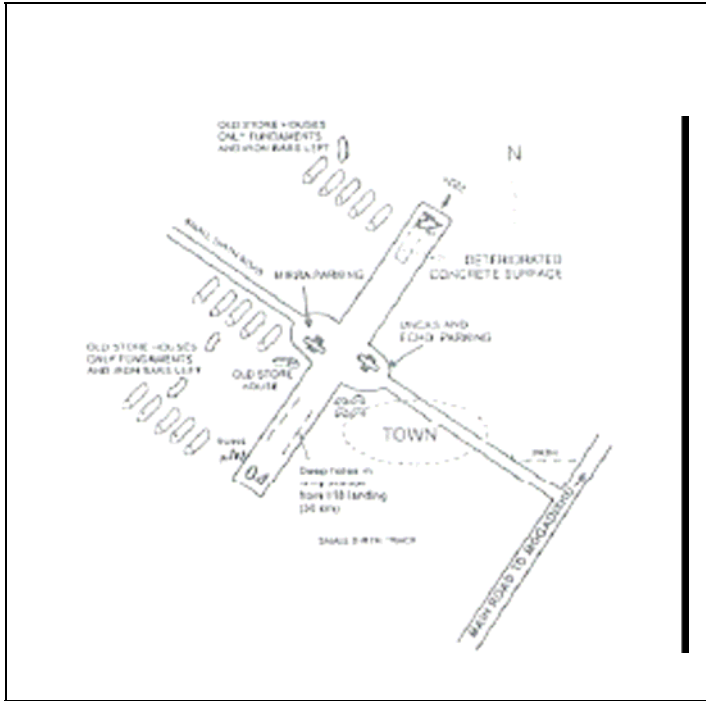

K50

Landing Strip Specifications

Physical Location	Lower Shabelle (South)
GPS Location	Latitude: N01.59,927 Longitude: E044.58,884
Elevation	100'
Dimensions	1850m x 20m
Type of Airstrip Surface	compacted sand
Air Craft Landing Capacity	Antonov 12, C-130, Dash 8
Services (e.g. terminal building, toilets)	terminal, warehouse, toilets
Additional Information	no fence