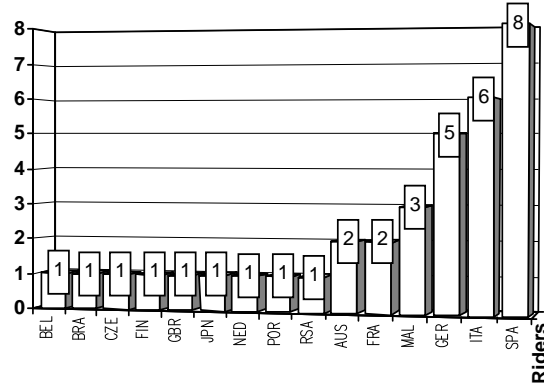

Sepang Circuit

Results and timing service provided by

Moto3

SHELL ADVANCE MALAYSIAN MOTORCYCLE GP

5548 m.

Entry List

1

Rider

Nation Team

Motorcycle

W=Wildcard

R( )=Replacement ___=Replaced

i=Trophy Michel Metraux Cup r=Rookie of the year

These data/results cannot be reproduced, stored and/or transmitted in whole or in part by any manner of electronic, mechanical, photocopying, recording, broadcasting or otherwise now known or herein after developed without the previous express consent by the copyright owner, except for reproduction in daily press and regular printed publications on sale to the public within 60 days of the event related to those data/results and always provided that copyright symbol appears together as follows below.

© DORNA, 2013

Official MotoGP Timing by
www.motogp.com