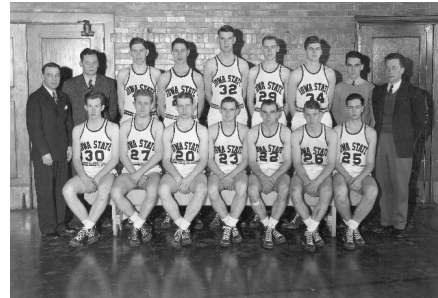

IOWA STATE MEN'S BASKETBALL

ALL-TIME RESULTS

1938-39 Coach Louis Menze

8-9 overall, 5-5 in Big Six (fourth)

Captain: Bob Menze

Cornell	W	35-25	Dec. 5
at Northern Iowa	L	29-38	Dec. 10
Grinnell	W	43-36	Dec. 12
Drake	L	30-32	Dec. 17
Northern Iowa	W	43-32	Dec. 31
*Kansas State	W	47-36	Jan. 7
*at Missouri	L	35-56	Jan. 9
*Oklahoma	W	51-42	Jan. 16
at Drake	L	33-35	Jan. 18
*Kansas	W	40-37	Jan. 23
at Creighton	L	29-35	Jan. 28
*at Nebraska	L	44-51	Jan. 30
*Missouri	W	51-45	Feb. 4
*at Kansas State	L	40-44	Feb. 11
*at Oklahoma	L	41-60	Feb. 18
*at Kansas	L	37-46	Feb. 20
*Nebraska	W	41-28	Feb. 27

Top Scorers	Cl.	Pos.	PPG
Gordon Nichols	Jr.	C	8.9
Bob Harris	So.	F	8.2
Don Beresford	Jr.	F	5.1

1939-40 Coach Louis Menze

9-9 overall, 2-8 in Big Six (tied for fourth)

Captains: Bob Menze, Gordon Nicholas

Simpson	W	67-40	Dec. 1
at Morningside	W	57-34	Dec. 4
Grinnell	W	50-34	Dec. 8
at Drake	W	37-34	Dec. 11
Denver	W	55-46	Dec. 13
Drake	L	29-33	Dec. 30
at Creighton	W	35-32	Jan. 6
*at Nebraska	L	28-44	Jan. 8
*Missouri	L	16-27	Jan. 15
*at Oklahoma	L	32-54	Jan. 20
*at Kansas State	L	28-29	Jan. 22
Morningside	W	58-36	Jan. 29
*Kansas State	W	45-32	Feb. 9
*at Kansas	L	34-36	Feb. 12
*Nebraska	W	40-33	Feb. 17
*Missouri	L	40-63	Feb. 22
*Kansas	L	29-42	Feb. 26
*Oklahoma	L	41-52	March 2

Top Scorers	Cl.	Pos.	PPG
Gordon Nicholas	Jr.	C	9.7
Bob Harris	Jr.	F	8.2
Al Budolfson	So.	F	6.6
Bob Menze	Sr.	G	5.3

1941 Big Six Champions

1941 Big Six Champions

1940-41 Coach Louis Menze

15-4 overall, 7-3 in Big Six (first)

Captains: Al Budolfson, Gordon Nicholas

Cornell	W	37-22	Dec. 4
Coe	W	28-23	Dec. 7
at Minnesota	W	37-36	Dec. 9
at Bradley	W	31-28	Dec. 14
Grinnell	W	43-37	Dec. 21
Drake	W	45-26	Dec. 31
at Drake	W	36-30	Jan. 4
Montana State	W	41-27	Jan. 6
*at Kansas	L	41-44	Jan. 13
*Missouri	W	40-37	Jan. 18
*Nebraska	L	35-38	Jan. 25
*at Nebraska	L	36-41	Feb. 1
*at Oklahoma	W	35-33	Feb. 8
*at Kansas State	W	50-41	Feb. 10
*Oklahoma	W	44-30	Feb. 17
*at Missouri	W	49-29	Feb. 24
*Kansas State	W	36-33	March 1
*Kansas	W	41-29	March 3
Ivs. Creighton	L	48-57	March 18

Top Scorers	Cl.	Pos.	PPG
Gordon Nicholas	Sr.	C	9.7
Al Budolfson	Jr.	F	8.1
Dale DeKoster	Sr.	G	7.3
Carol Schneider	Jr.	G	7.0

1941-42 Coach Louis Menze

11-6 overall, 5-5 in Big Six (third)

Captain: Al Budolfson

Coe	W	46-33	Dec. 4
at Drake	W	46-30	Dec. 8
at Bradley	W	56-43	Dec. 13
Grinnell	W	42-27	Dec. 20
Drake	W	49-20	Dec. 31
Dubuque	W	46-30	Jan. 7
*Missouri	W	34-25	Jan. 10
*Kansas	W	45-41	Jan. 19
*at Missouri	L	25-34	Jan. 24
*at Oklahoma	L	37-46	Jan. 26
*Nebraska	W	39-33	Jan. 31

Ottumwa Naval	L	42-43	Feb. 3
*at Nebraska	L	31-39	Feb. 7
*at Kansas State	W	44-43	Feb. 9
*at Kansas	L	44-60	Feb. 16
*Oklahoma	W	46-43	Feb. 23
*Kansas State	L	34-36	Feb. 27

Top Scorers	Cl.	Pos.	PPG
Al Budolfson	Sr.	F	12.3
Bob Harris	Sr.	G	8.1
Carol Schneider	Sr.	G	7.5

1942-43 Coach Louis Menze

7-9 overall, 2-8 in Big Six (fifth)

Captain: none

Simpson	W	42-30	Dec. 3
at Grinnell	L	30-37	Dec. 7
Drake	W	46-34	Dec. 11
Northern Iowa	W	34-33	Jan. 1
*Kansas State	W	34-24	Jan. 9
*Nebraska	W	50-38	Jan. 18
*at Missouri	L	34-52	Jan. 23
at Drake	W	32-30	Jan. 29
*Oklahoma	L	37-46	Feb. 1
*at Kansas	L	20-44	Feb. 6
*at Oklahoma	L	20-47	Feb. 8
*Kansas	L	29-37	Feb. 15
*Missouri	L	28-31	Feb. 22
*at Nebraska	L	36-51	Feb. 27
*at Kansas State	L	36-43	March 1
at Iowa-Pre Flight	W	53-32	March 18

Top Scorers	Cl.	Pos.	PPG
Ray Wehde	Fr.	F	7.8
Ron Norman	So.	G	6.5
Bob Hayes	Sr.	F	5.8
Gene Phelps	So.	G	5.7