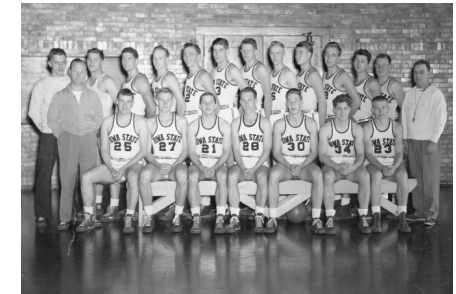

1945 Big Six Champions

1945 Big Six Champions

1944-45 Coach Louis Menze

11-5 overall, 8-2 in Big Six (first)

Captain: Bill Block

Minnesota	W	42-21	Dec. 4
at Iowa Pre-Flight	L	39-49	Dec. 13
at Drake	L	45-52	Dec. 16
Iowa Pre-Flight	L	33-34	Dec. 29
*Kansas State	W	60-31	Jan. 6
*at Nebraska	W	50-38	Jan. 8
Ottumwa Naval	W	50-48	Jan. 15
*at Missouri	L	32-38	Jan. 20
Drake	W	57-32	Jan. 24
*at Kansas	L	35-50	Jan. 27
*Missouri	W	58-30	Feb. 9
*Oklahoma	W	51-43	Feb. 17
*Nebraska	W	47-45	Feb. 19
*at Oklahoma	W	31-29	Feb. 24