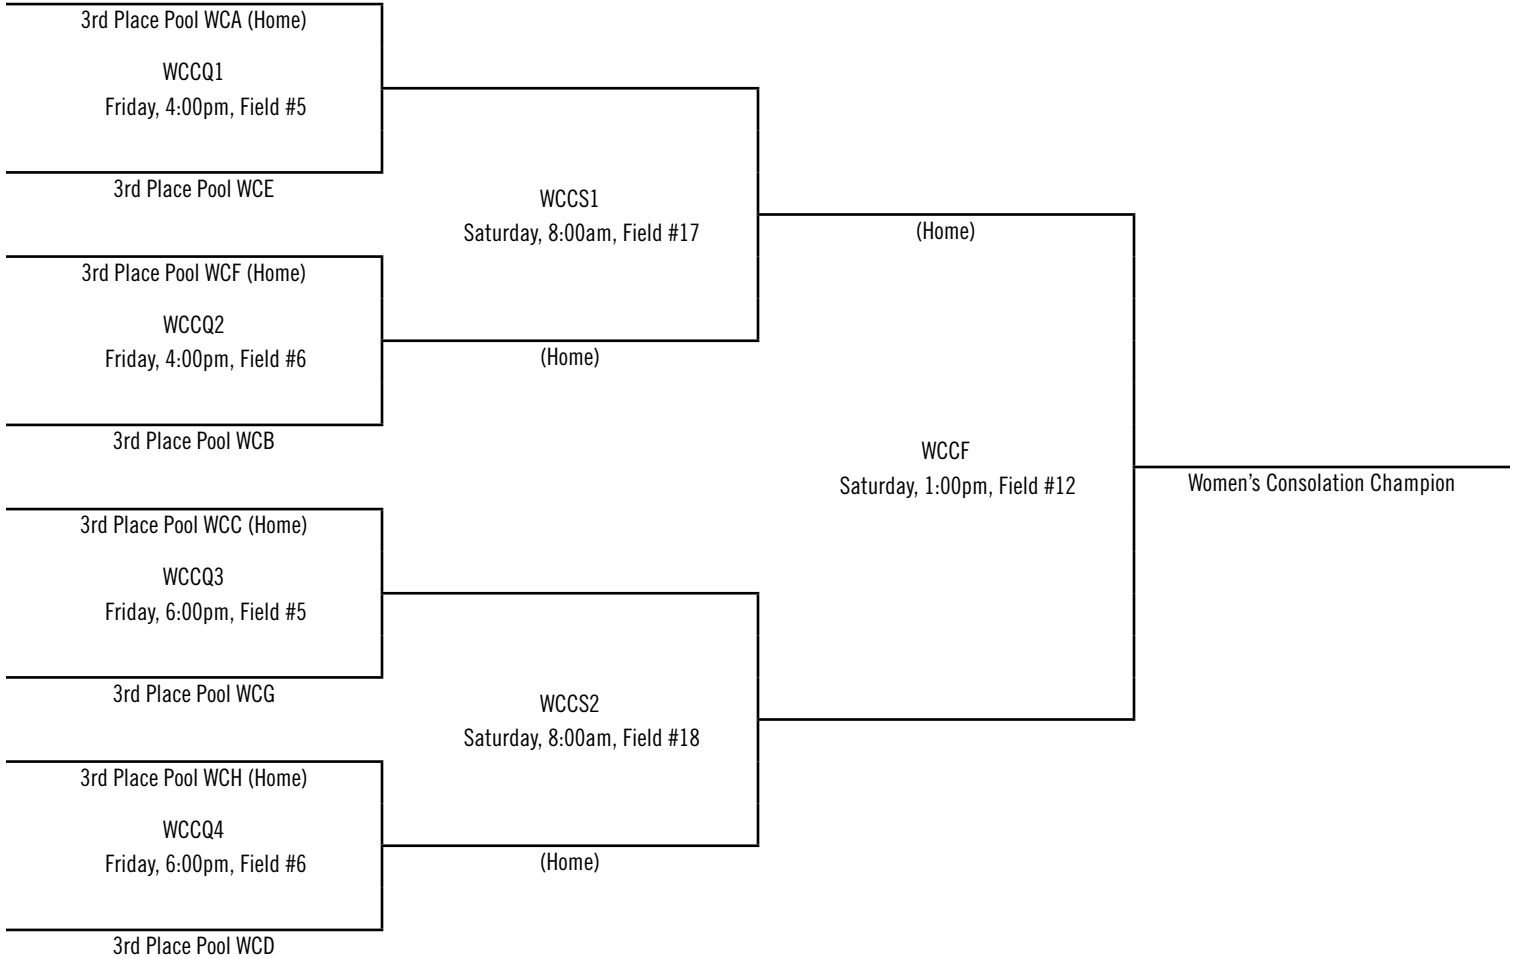

Women's Championship Bracket – Consolation

HOME TEAM WEARS LIGHT JERSEYS