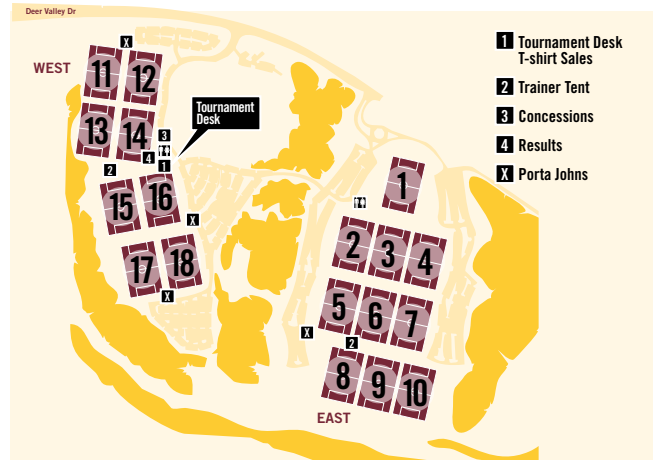

THU	2	3	4	5	6	7	8	9	10	11	12	13	14	15	16	17	18
8:00am	MOA1	MOA2		MOB1	MOB2		MOC1	MOC2		MCA1	MCB1	MCC1	MCD1	WCA1	WCB1	WCC1	WCD1
9:45am	MOD1	MOD2		MOE1	MOE2		MOF1	MOF2		MCE1	MCF1	MCG1	MCH1	WCE1	WCF1	WCG1	WCH1
11:30am	WOA1	WOA2		WOB1	WOB2		WOC1	WOC2									
1:15pm	WOD1	WOD2		WOE1	WOE2		WOF1	WOF2		MCA2	MCB2	MCC2	MCD2	WCA2	WCB2	WCC2	WCD2
3:00pm	MOA3	MOA4		MOB3	MOB4		MOC3	MOC4		MCE2	MCF2	MCG2	MCH2	WCE2	WCF2	WCG2	WCH2
4:45pm	MOD3	MOD4		MOE3	MOE4		MOF3	MOF4									
6:30pm	WOA3	WOA4		WOB3	WOB4		WOC3	WOC4		MCA3	MCB3	MCC3	MCD3	WCA3	WCB3	WCC3	WCD3
8:15pm	WOD3	WOD4		WOE3	WOE4		WOF3	WOF4		MCE3	MCF3	MCG3	MCH3	WCE3	WCF3	WCG3	WCH3

FRI	2	3	4	5	6	7	8	9	10	11	12	13	14	15	16	17	18
8:00am	MOA5	MOA6		MOB5	MOB6		MOC5	MOC6									
10:00am	MOD5	MOD6		MOE5	MOE6		MOF5	MOF6		MCP1	MCP2	MCP3	MCP4	WCP1	WCP2	WCP3	WCP4
12:00pm	WOA5	WOA6		WOB5	WOB6		WOC5	WOC6		MCP5	MCP6	MCP7	MCP8	WCP5	WCP6	WCP7	WCP8
2:00pm	WOD5	WOD6		WOE5	WOE6		WOF5	WOF6									
4:00pm	MCCQ1	MCCQ2		WCCQ1	WCCQ2					MCQ1	MCQ2	WCQ1	WCQ2	MOQ1	MOQ2	MOQ3	MOQ4
6:00pm	MCCQ3	MCCQ4		WCCQ3	WCCQ4					MCQ3	MCQ4	WCQ3	WCQ4				
8:00pm														WOQ1	WOQ2	WOQ3	WOQ4

SAT	2	3	4	5	6	7	8	9	10	11	12	13	14	15	16	17	18
8:00am										MOS1	MOS2	WOS1	WOS2	MCCS1	MCCS2	WCCS1	WCCS2
10:00am														MCS1	MCS2	WCS1	WCS2
1:00pm										MCCF	WCCF	WOF	MOF				
3:00pm															WCF		
5:00pm															MCF		

Thanks to the supporters of the 2013 NIRSA National Soccer Championships!

	  powerful promotional products T-Shirt donations for Staff/Volunteers