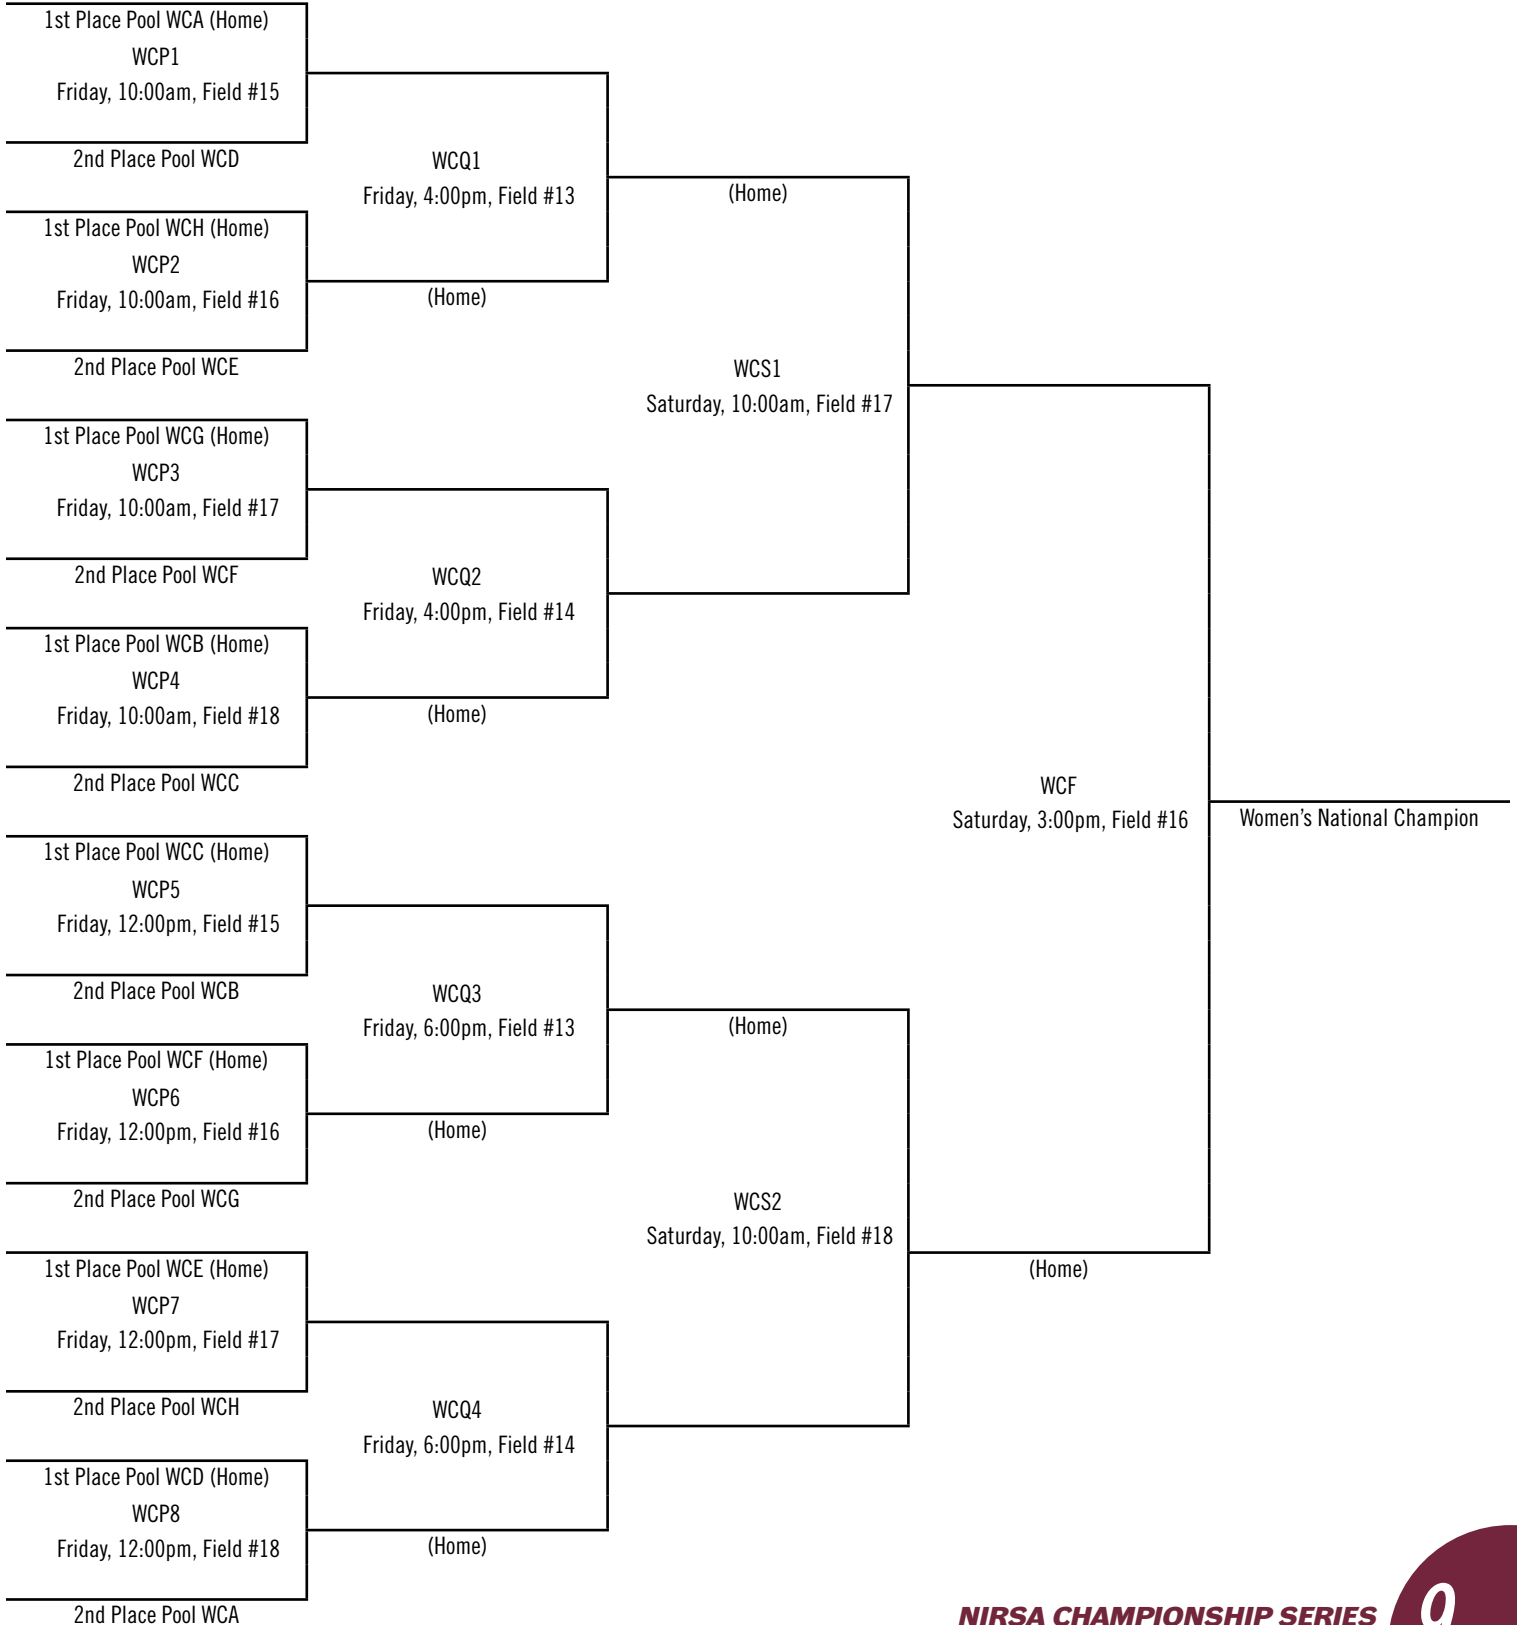

Women's Championship Bracket – Top 16

HOME TEAM WEARS LIGHT JERSEYS