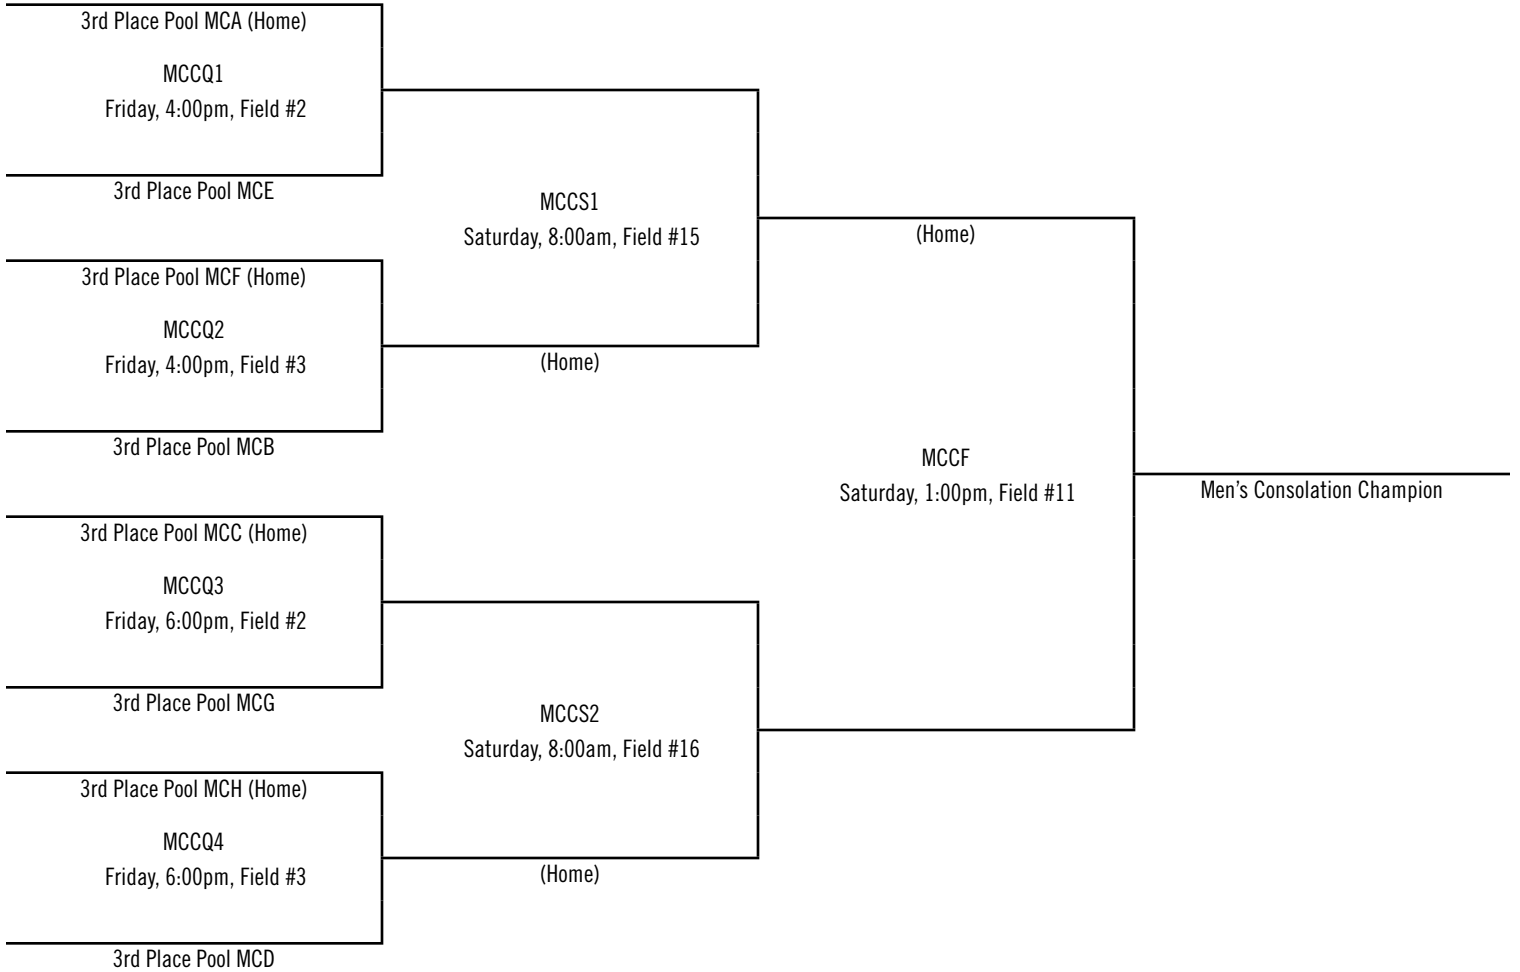

Men's Championship Bracket – Top 16

HOME TEAM WEARS LIGHT JERSEYS

Women's Championship Bracket – Top 16

HOME TEAM WEARS LIGHT JERSEYS

Men's Championship Bracket – Consolation

HOME TEAM WEARS LIGHT JERSEYS

Women's Championship Bracket – Consolation