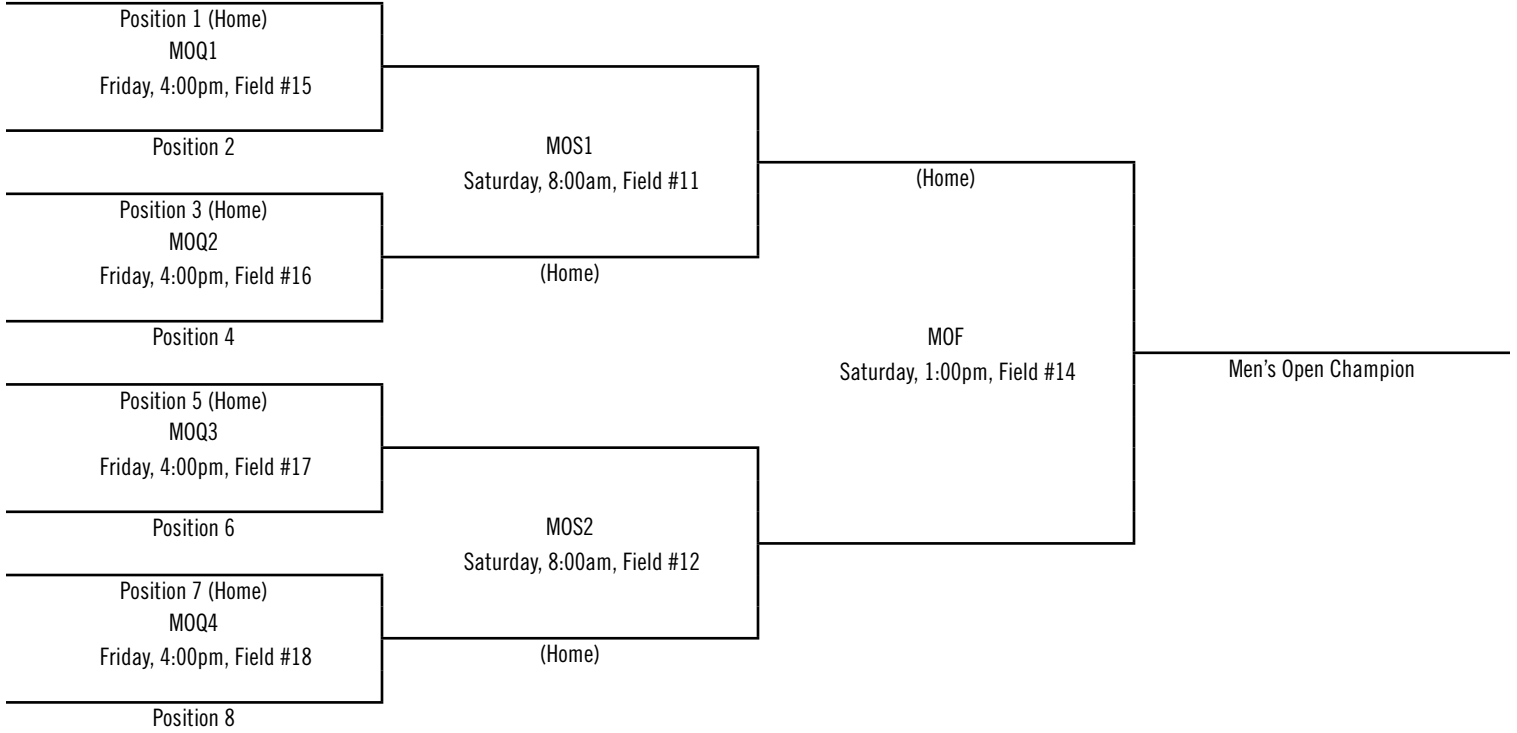

Men's Open Bracket

HOME TEAM WEARS LIGHT JERSEYS