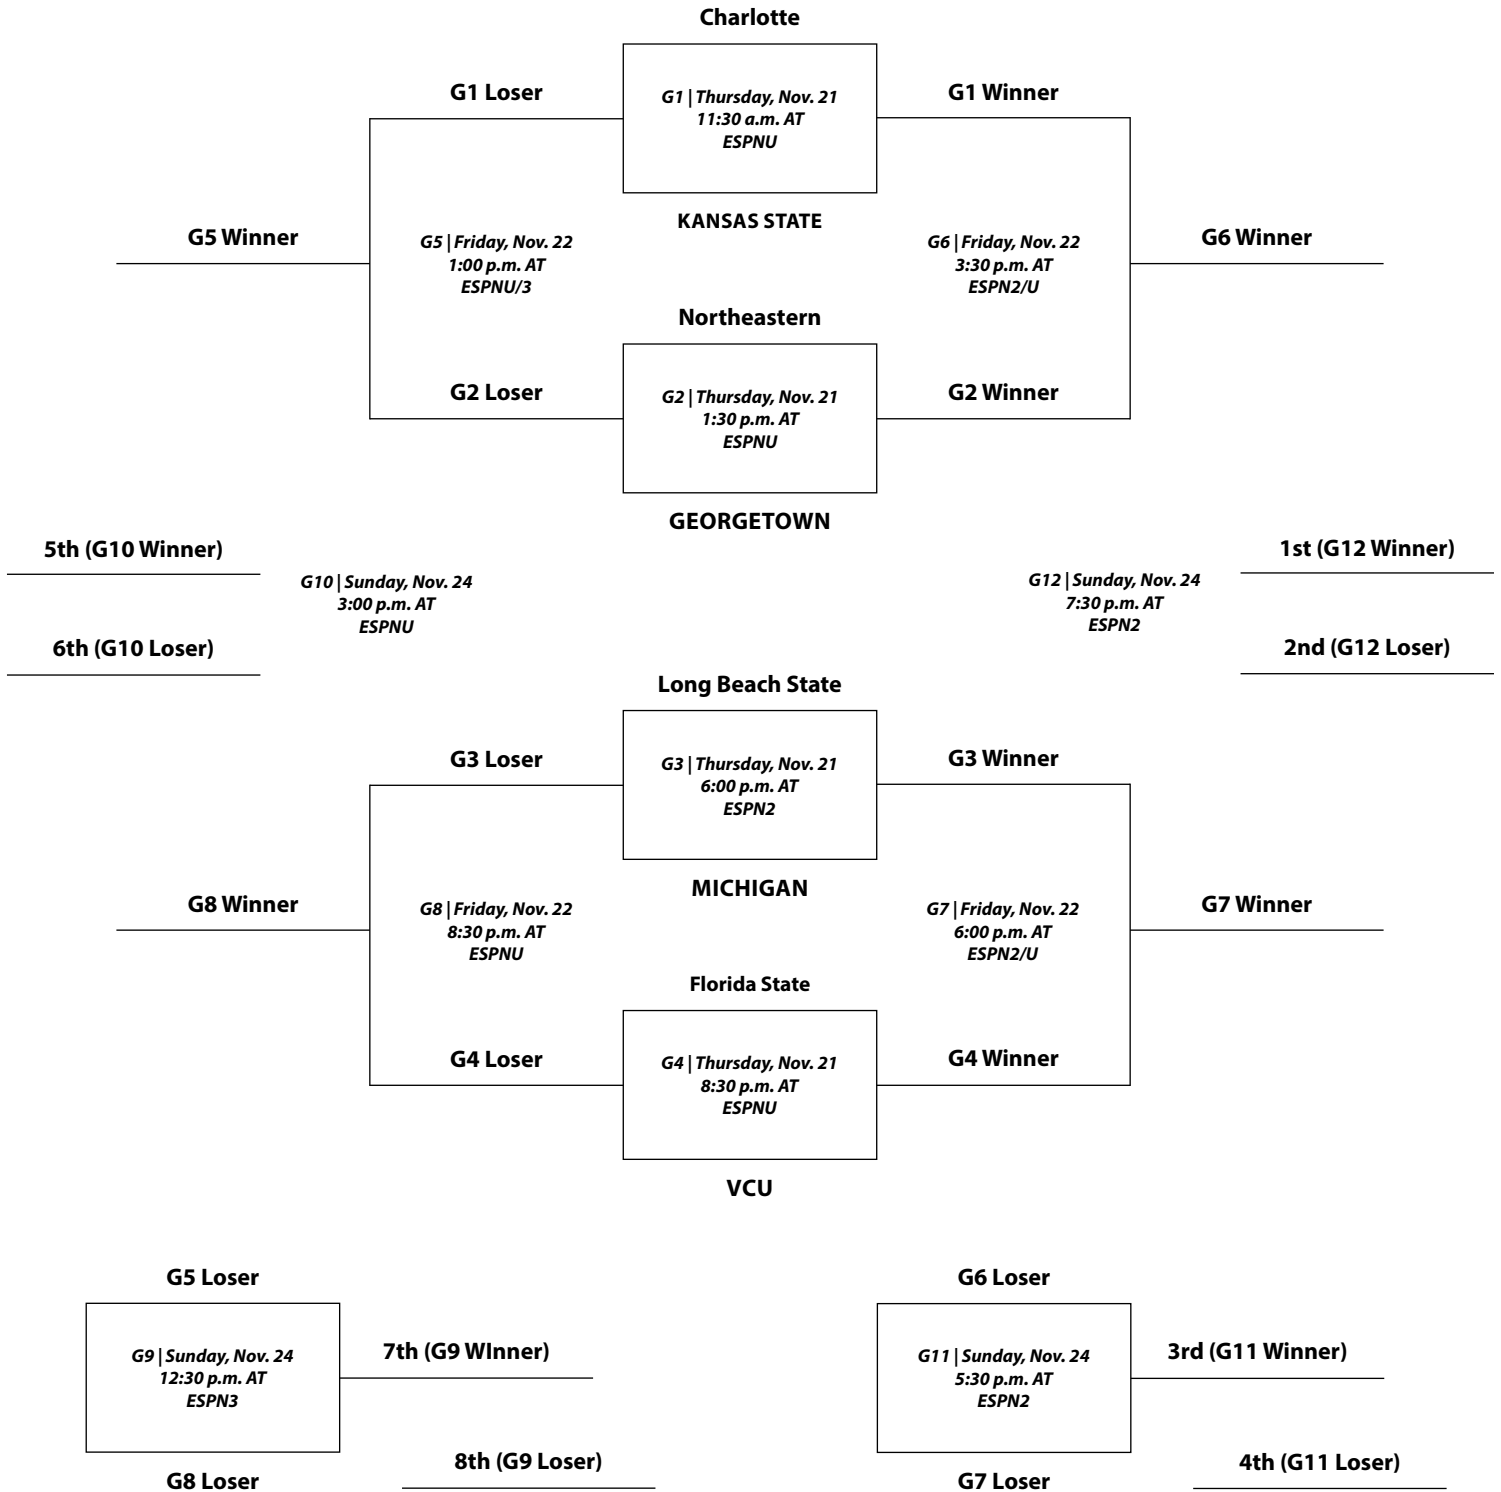

Puerto Rico Tip-Off Bracket

2013 Puerto Rico Tip-Off

Hosted by the Big East Conference

November 21, 22 & 24, 2013

Coliseo Roberto Clemente | San Juan, Puerto Rico

All Game Times Listed Atlantic Standard (AT)

Home Teams are listed on the bottom of each match-up

JOHN BEILEIN

Seasons as Head Coach of Michigan ..... **7th Season**
> Record as Head Coach of Michigan **123-85**
Seasons as Collegiate Head Coach ..... **36th Season**
> Record as Head Coach **674-403**
> Record at Division I Schools **416-260**

JOHN BEILEIN'S CAREER RECORD

School	Seasons	Games	Overall			Conference				
			Record	Home	Away	Neutral	Record	Home	Away	Neutral
Erie C.C.	4	118	75-43	n/a	n/a	n/a	---	---	---	---
Nazareth	1	26	20-6	9-1	10-4	1-1	---	---	---	---
LeMoyne	9	257	163-94	94-21	67-66	2-7	---	---	---	---
Canisius	5	151	89-62	46-16	32-36	11-10	44-26	25-10	19-16	0-0
Richmond	5	153	100-53	53-14	33-32	14-7	56-24	37-3	19-21	0-0
West Virginia	5	164	104-60	60-15	20-30	24-15	40-40	27-13	13-27	0-0
Michigan	7	208	123-85	77-25	24-42	22-18	55-53	34-20	21-33	0-0
Totals	36	1077	674-403	374 -110	188-215	112-78	244-179	157-57	87-122	0-0

JOHN BEILEIN THE HEAD COACH

- The upcoming 2013-14 season marks John Beilein's 36th as a head coach.
- In 36 years on the sidelines; has always been a head coach, never serving as an assistant.
- Entering his seventh season at Michigan helped mark the longest tenure in his Division I career. He spent five seasons at each of his previous three stops: Canisius, Richmond and West Virginia.
- Has a 674-403 career coaching record.
- Has compiled winning records in 30 of his 36 seasons, including 18 of the past 21.
- Has never had back-to-back losing seasons in his coaching career.
- Has 18 20-win campaigns -- Erie C.C. (2), Nazareth (1), LeMoyne (3), Canisius (2), Richmond (3), West Virginia (3) and Michigan (4).
- Has 15 career postseason appearances -- eight at the Division I NCAA Tournament, six at the NIT and one at the Division II NCAA Tournament.
- Has a 123-85 record at Michigan, with four 20-win seasons, including the last three straight.

AMONG THE NATIONS ELITE

Since Coach Beilein's arrival in Ann Arbor, U-M has remained among the tops in the nation's in turnovers, assist/turnover ratio and fouls.

Turnovers

2007-08	56th (12.9)
2008-09	16th (11.5)
2009-10	5th (10.2)
2010-11	5th (10.0)
2011-12	17th (10.9)
2012-13	1st (9.4)
2013-14	

Assist/Turnover Ratio

2007-08	156th (0.95)
2008-09	12th (1.35)
2009-10	11th (1.40)
2010-11	14th (1.37)
2011-12	45th (1.16)
2012-13	1st (1.54)
2013-14	

Personal Fouls

2007-08	10th (15.1)
2008-09	13th (15.3)
2009-10	5th (14.6)
2010-11	43rd (16.8)
2011-12	21st (15.6)
2012-13	2nd (12.7)
2013-14