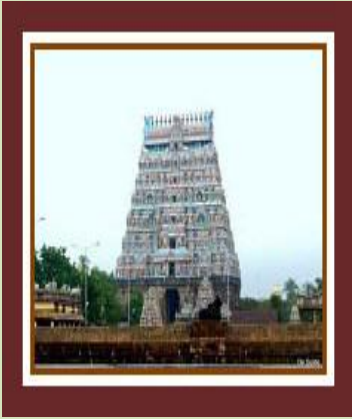

Thiru VaiKunda Vinnagaram **Sri Vaigundha Nathan Perumal Temple**

Location : Near Purushothaman Temple
Distance : 0.2 kms from Purushothaman Temple
Route : Refer Local People

Thiruchitrakootam (Chidambaram) **Sri Govindaraja Perumal Temple**