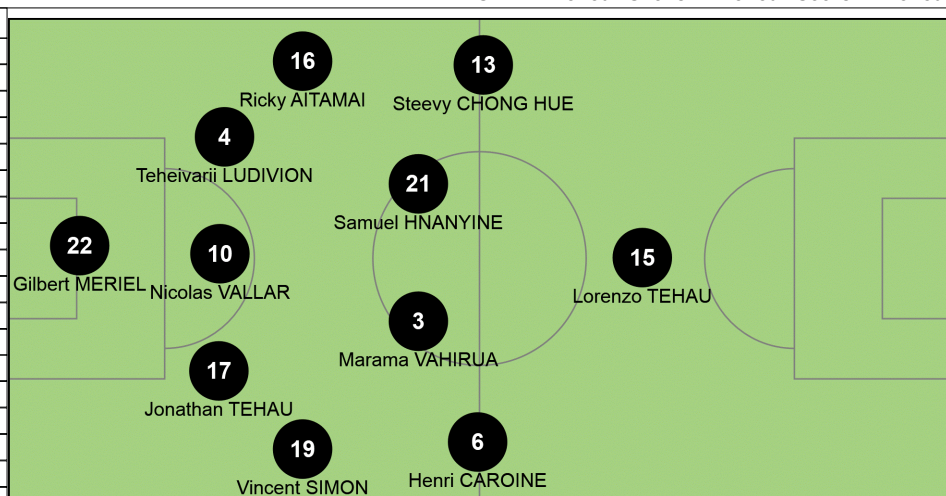

Matches played

Spain - URU	2 : 1 (2 : 0)
Nigeria - URU	1 : 2 (1 : 1)

Group B	MP	W	D	L	GF	GA	GD	Pts
Spain	2	2	0	0	12	1	11	6
Nigeria	2	1	0	1	7	3	4	3
Uruguay	2	1	0	1	3	3	0	3
Tahiti	2	0	0	2	1	16	-15	0

Tahiti (TAH) Shirt: white/red Shorts: white/red Socks: white/red

#	Name	Pos
22	Gilbert MERIEL	GK
3	Marama VAHIRUA	FW
4	Teheivarii LUDIVION	DF
6	Henri CAROINE	MF
10	Nicolas VALLAR (C)	DF
13	Steevy CHONG HUE	FW
15	Lorenzo TEHAU	MF
16	Ricky AITAMAI	MF
17	Jonathan TEHAU	MF
19	Vincent SIMON	DF
21	Samuel HNANYINE	FW
Substitutes		
1	Mikael ROCHE	GK
2	Alvin TEHAU	FW
5	Tamatoa WAGEMANN	DF
7	Heimano BOUREBARE	MF
8	Stephane FAATIARAU	DF
9	Teaonui TEHAU	FW
11	Stanley ATANI	MF
12	Edson LEMAIRE	DF
14	Rainui AROITA	MF
18	Yohann TIHONI	FW
20	Yannick VERO	DF
23	Xavier SAMIN	GK
Coach Eddy ETAETA (TAH)		

Matches played

TAH - Nigeria	1 : 6 (0 : 3)
Spain - TAH	10 : 0 (4 : 0)

Group B	MP	W	D	L	GF	GA	GD	Pts
Spain	2	2	0	0	12	1	11	6
Nigeria	2	1	0	1	7	3	4	3
Uruguay	2	1	0	1	3	3	0	3
Tahiti	2	0	0	2	1	16	-15	0

GK: GoalKeeper
MF: Midfielder
DF: Defender
FW: Forward
C: Captain
A: Absent
N: Not eligible to play
I: Injured
X: Misses next match if booked