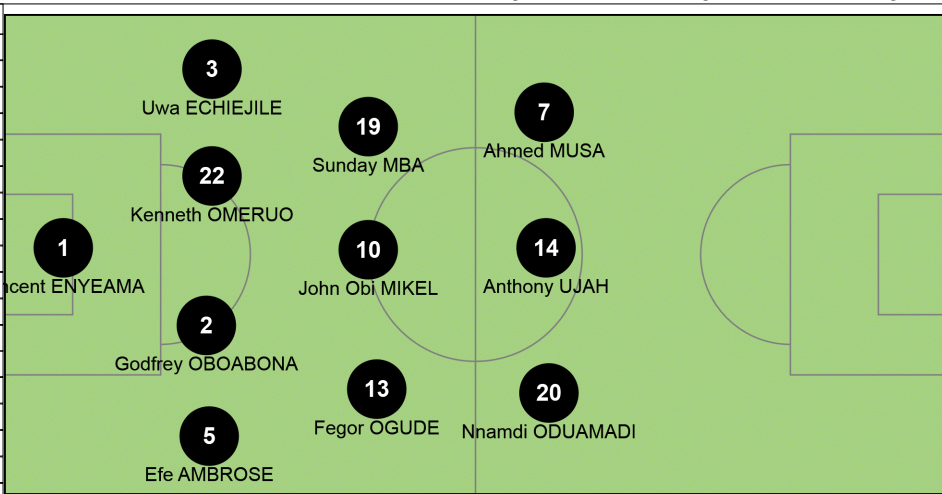

Nigeria (NGA)

Shirt: white/green Shorts: white/green Socks: white/green

#	Name	Pos
1	Vincent ENYEAMA (C)	GK
2	Godfrey OBOABONA	DF
3	Uwa ECHIEJILE	DF
5	Efe AMBROSE	DF
7	Ahmed MUSA	FW
10	John Obi MIKEL	MF
13	Fegor OGUDE	MF
14	Anthony UJAH	FW
19	Sunday MBA	MF
20	Nnamdi ODUAMADI	FW
22	Kenneth OMERUO	DF
Substitutes		
4	John OGU	MF
6	Azubuikwe EGWUEKWE	DF
8	Brown IDEYE	FW
9	Joseph AKPALA	FW
11	Muhammad GAMBO	FW
12	Solomon KWAMBE	DF
15	Michael BABATUNDE	FW
16	Austine EJIDE	GK
18	Emeka EZE	MF
21	Francis BENJAMIN	DF
23	Chigozie AGBIM	GK
17	Ogenyi ONAZI A	MF
Coach Stephen KESHI (NGA)		

Matches played

Group B	MP	W	D	L	GF	GA	GD	Pts
Spain	1	1	0	0	2	1	1	3
Nigeria	0	0	0	0	0	0	0	0
Tahiti	0	0	0	0	0	0	0	0
Uruguay	1	0	0	1	1	2	-1	0

GK: GoalKeeper A: Absent
MF: Midfielder N: Not eligible to play
DF: Defender I: Injured
FW: Forward X: Misses next match if booked
C: Captain