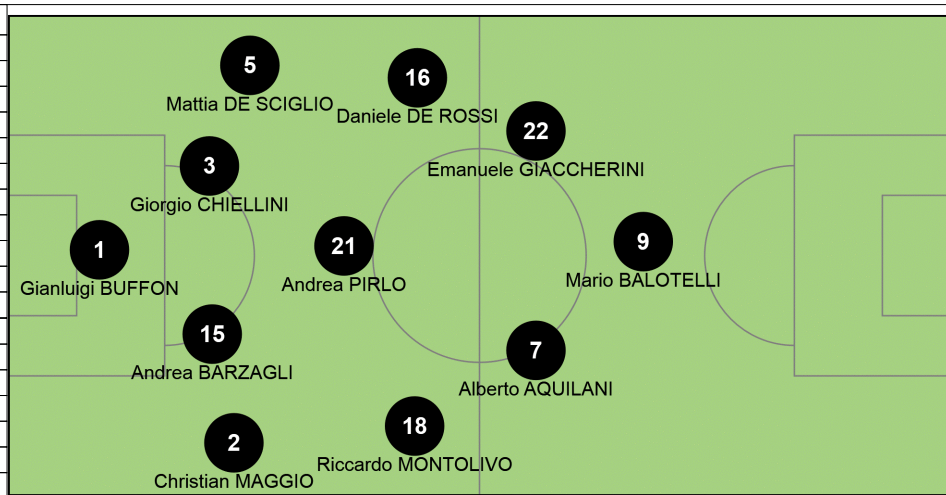

Tactical Line-up

Group A Italy - Japan

6 19 JUN 2013 19:00 Recife / Arena Pernambuco / BRA

Referee: Diego ABAL (ARG)
Assistant referee 1: Hernan MAIDANA (ARG)
4th official: Joel AGUILAR (SLV)
Match Commissioner: Sebastian BAUZA (URU)

Assistant referee 2: Juan Pablo BELATTI (ARG)
Reserve assistant referee: William TORRES (SLV)
General Coordinator: Michael BOYS (CHI)

Italy (ITA) Shirt: blue Shorts: blue Socks: blue

#	Name	Pos
1	Gianluigi BUFFON (C)	GK
2	Christian MAGGIO	DF
3	Giorgio CHIPELLINI	DF
5	Mattia DE SCIGLIO	DF
7	Alberto AQUILANI	MF
9	Mario BALOTELLI X	FW
15	Andrea BARZAGLI X	DF
16	Daniele DE ROSSI X	MF
18	Riccardo MONTOLIVO	MF
21	Andrea PIRLO	MF
22	Emanuele GIACCHERINI	MF
Substitutes		
4	Davide ASTORI	DF
6	Antonio CANDREVA	MF
8	Claudio MARCHISIO	MF
10	Sebastian GIOVINCO	FW
11	Alberto GILARDINO	FW
12	Salvatore SIRIGU	GK
13	Federico MARCHETTI	GK
14	Stephan EL SHAARAWY	FW
17	Alessio CERCI	FW
19	Leonardo BONUCCI	DF
20	Ignazio ABATE	DF
23	Alessandro DIAMANTI	MF
Coach Cesare PRANDELLI (ITA)