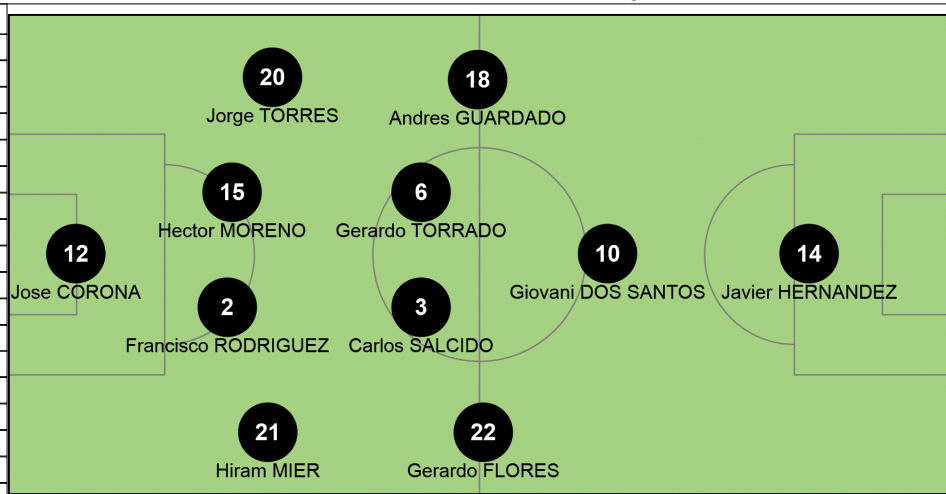

Matches played
BRA - Japan 3:0 (1:0)

Group A	MP	W	D	L	GF	GA	GD	Pts
Brazil	1	1	0	0	3	0	3	3
Italy	1	1	0	0	2	1	1	3
Mexico	1	0	0	1	1	2	-1	0
Japan	1	0	0	1	0	3	-3	0

Mexico (MEX) Shirt: dark green Shorts: white Socks: white

#	Name	Pos
12	Jose CORONA	GK
2	Francisco RODRIGUEZ (C)	DF
3	Carlos SALCIDO	DF
6	Gerardo TORRADO	MF
10	Giovani DOS SANTOS X	MF
14	Javier HERNANDEZ	FW
15	Hector MORENO X	DF
18	Andres GUARDADO	MF
20	Jorge TORRES	DF
21	Hiram MIER	DF
22	Gerardo FLORES	DF
Substitutes		
1	Guillermo OCHOA	GK
4	Diego REYES	DF
5	Jesus MOLINA	DF
7	Pablo BARRERA	MF
8	Angel REYNA	FW
9	Aldo DE NIGRIS	FW
11	Javier AQUINO	MF
13	Severo MEZA	DF
16	Hector HERRERA	MF
17	Jesus ZAVALA	MF
19	Raul JIMENEZ	FW
23	Alfredo TALAVERA	GK
Coach José Manuel DE LA TORRE (MEX)		

Matches played
MEX - Italy 1:2 (1:1)

Group A	MP	W	D	L	GF	GA	GD	Pts
Brazil	1	1	0	0	3	0	3	3
Italy	1	1	0	0	2	1	1	3
Mexico	1	0	0	1	1	2	-1	0
Japan	1	0	0	1	0	3	-3	0

GK: GoalKeeper A: Absent
MF: Midfielder N: Not eligible to play
DF: Defender I: Injured
FW: Forward X: Misses next match if booked
C: Captain