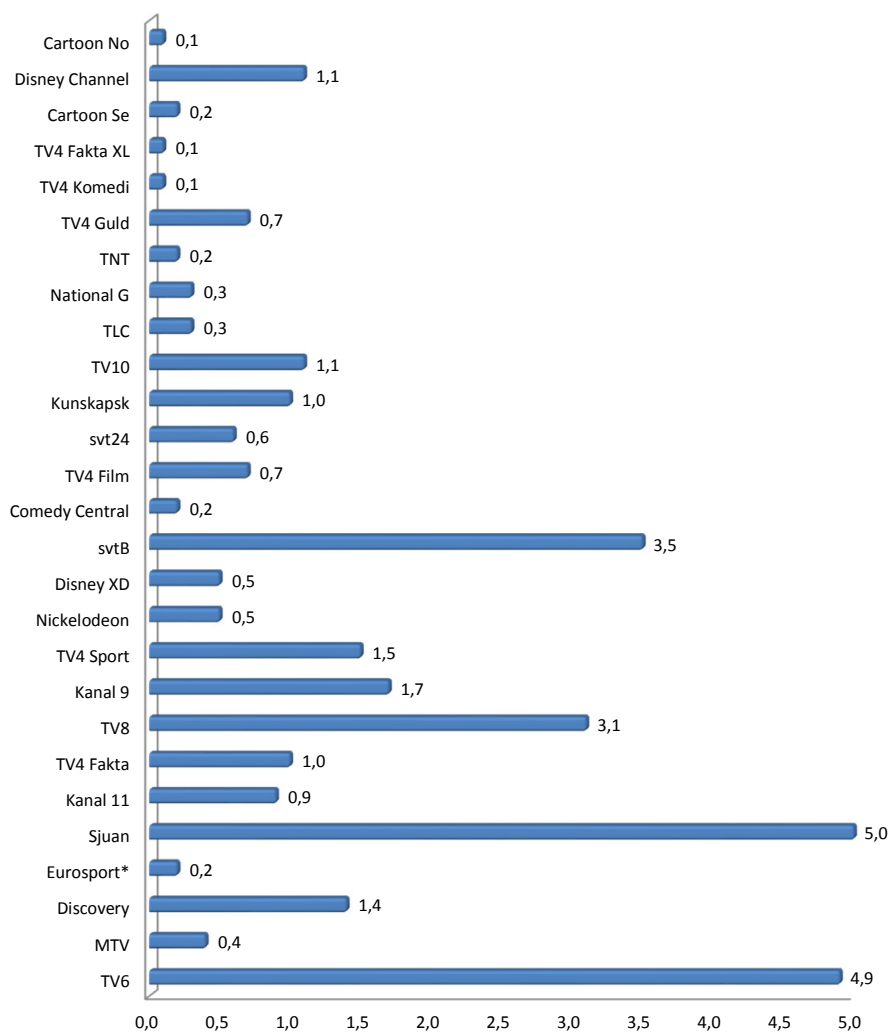

Tittartidsandel Small 27 (%)