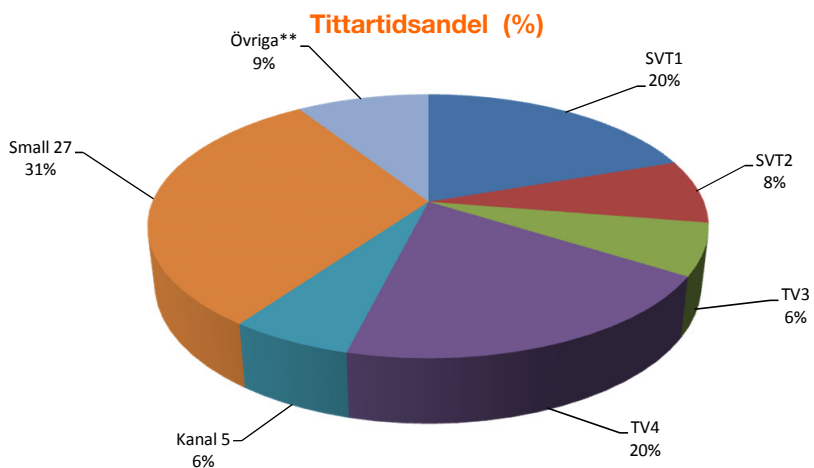

Översikt av tittandet på MMS loggkanaler - data