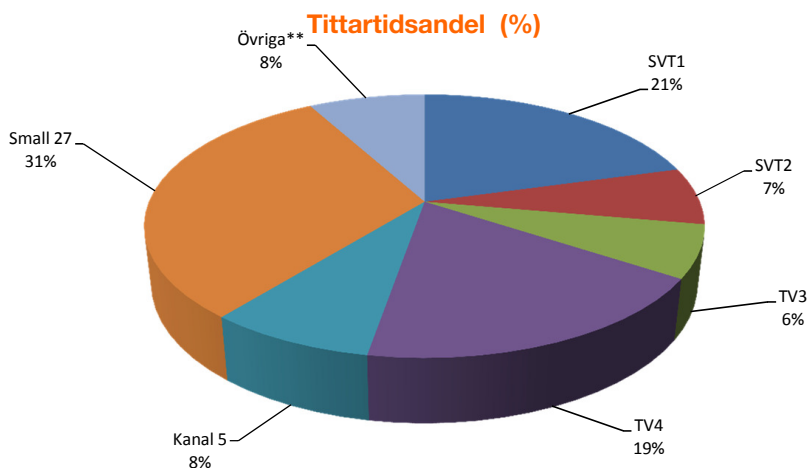

Översikt av tittandet på MMS loggkanaler - data