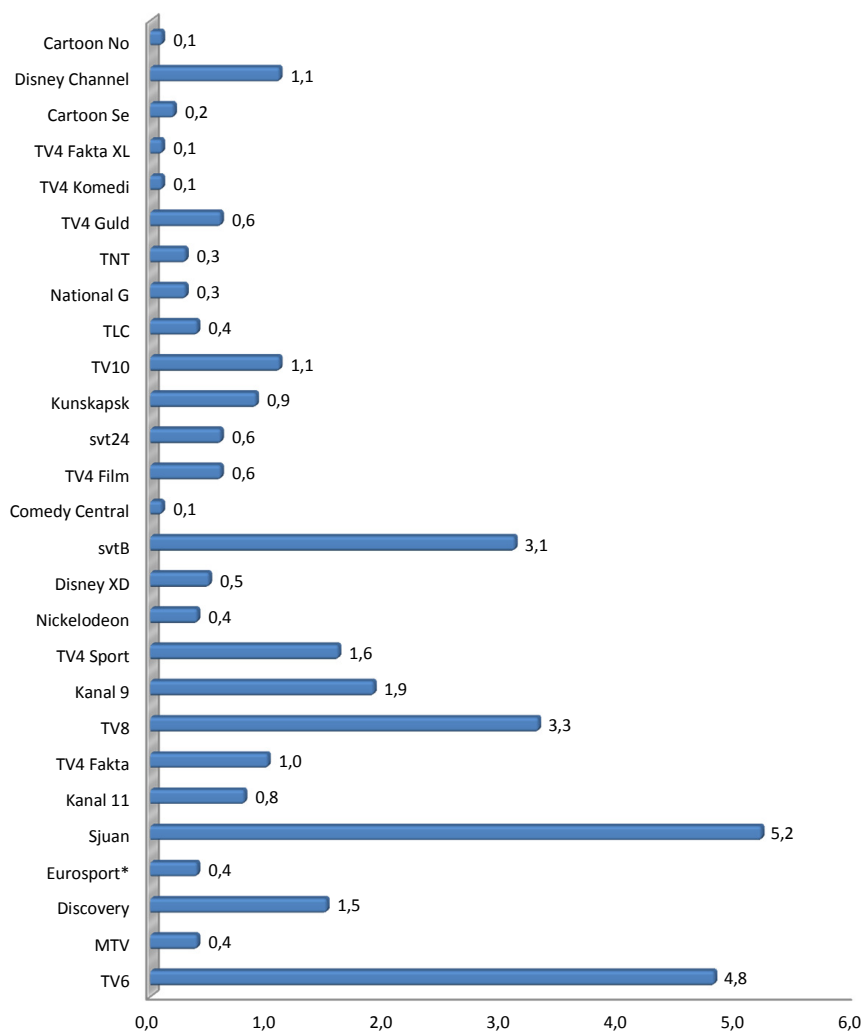

Tittartidsandel Small 27 (%)