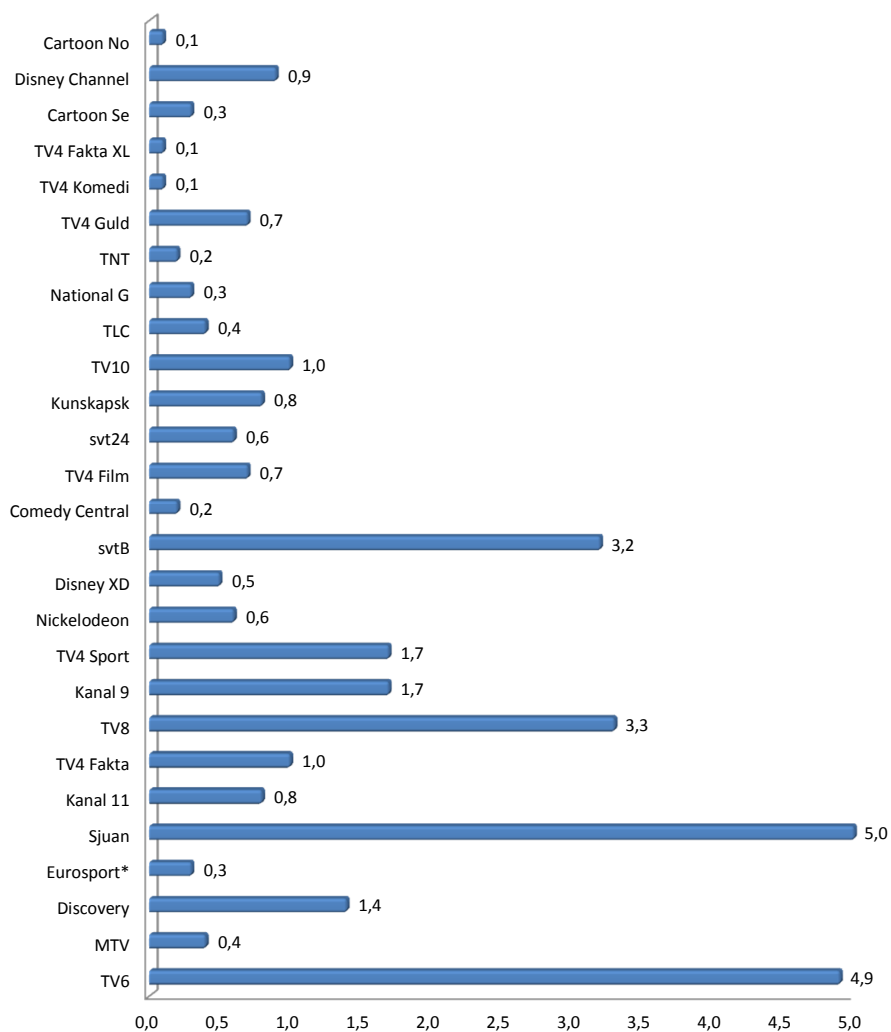

Tittartidsandel Small 27 (%)