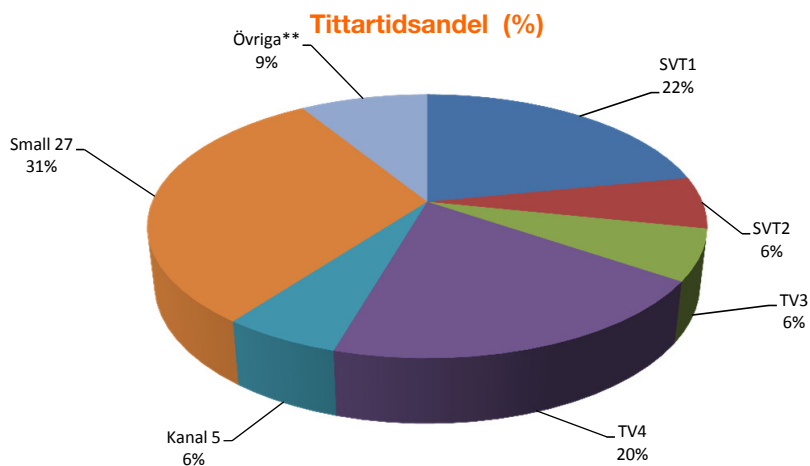

Översikt av tittandet på MMS loggkanaler - data