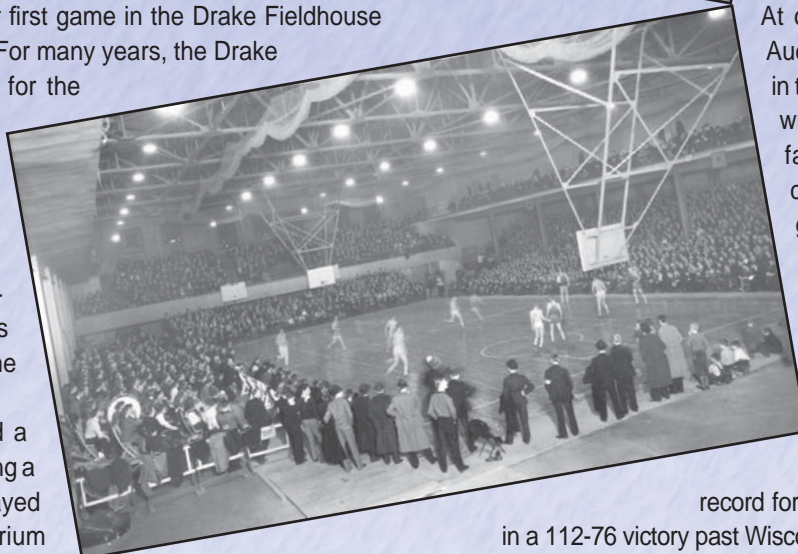

In five seasons as a part-time tenant at Veterans Auditorium, the Bulldogs

posted a 10-14 record with one of those losses coming at the hands of Cincinnati (86-64) in 1960-61. Later that season the Oscar Robertson led Bearcats would win the NCAA Championship.

Drake posted two perfect home seasons in Veterans Auditorium, enjoying 13-0 marks during the 1963-64 and 1969-70 seasons. The Bulldogs were 13-3 at Veterans Auditorium in 1985-86 to equal the mark for home wins in a single season. Of those three home losses in 1985-86, two came at the hands of nationally ranked opponents. The Bulldogs completed two seasons in Veterans Auditorium with just a single loss.

At one time, Veterans Memorial Auditorium was the largest arena in the Missouri Valley Conference with a capacity of 12,250. The facility enjoyed three sellout crowds of 12,250 for Drake games capped by an appearance from All-American Larry Bird during Indiana State's road to the 1979 NCAA Championship game.

Former Drake All-American Lewis Lloyd owns the Veterans Auditorium record for points scored in a game of 47 in a 112-76 victory past Wisconsin-Superior Jan. 5, 1980.

Because Veterans Memorial Auditorium was not available, the Bulldogs had to play Southern Illinois in an MVC post-season tournament game at the Drake Fieldhouse on Feb. 28, 1987.

Lonnie Randolph (top left) Drake played its home basketball games at the Drake Fieldhouse from 1926 to 1962 before permanently moving to Veterans Memorial Auditorium for the 1962-63 season.