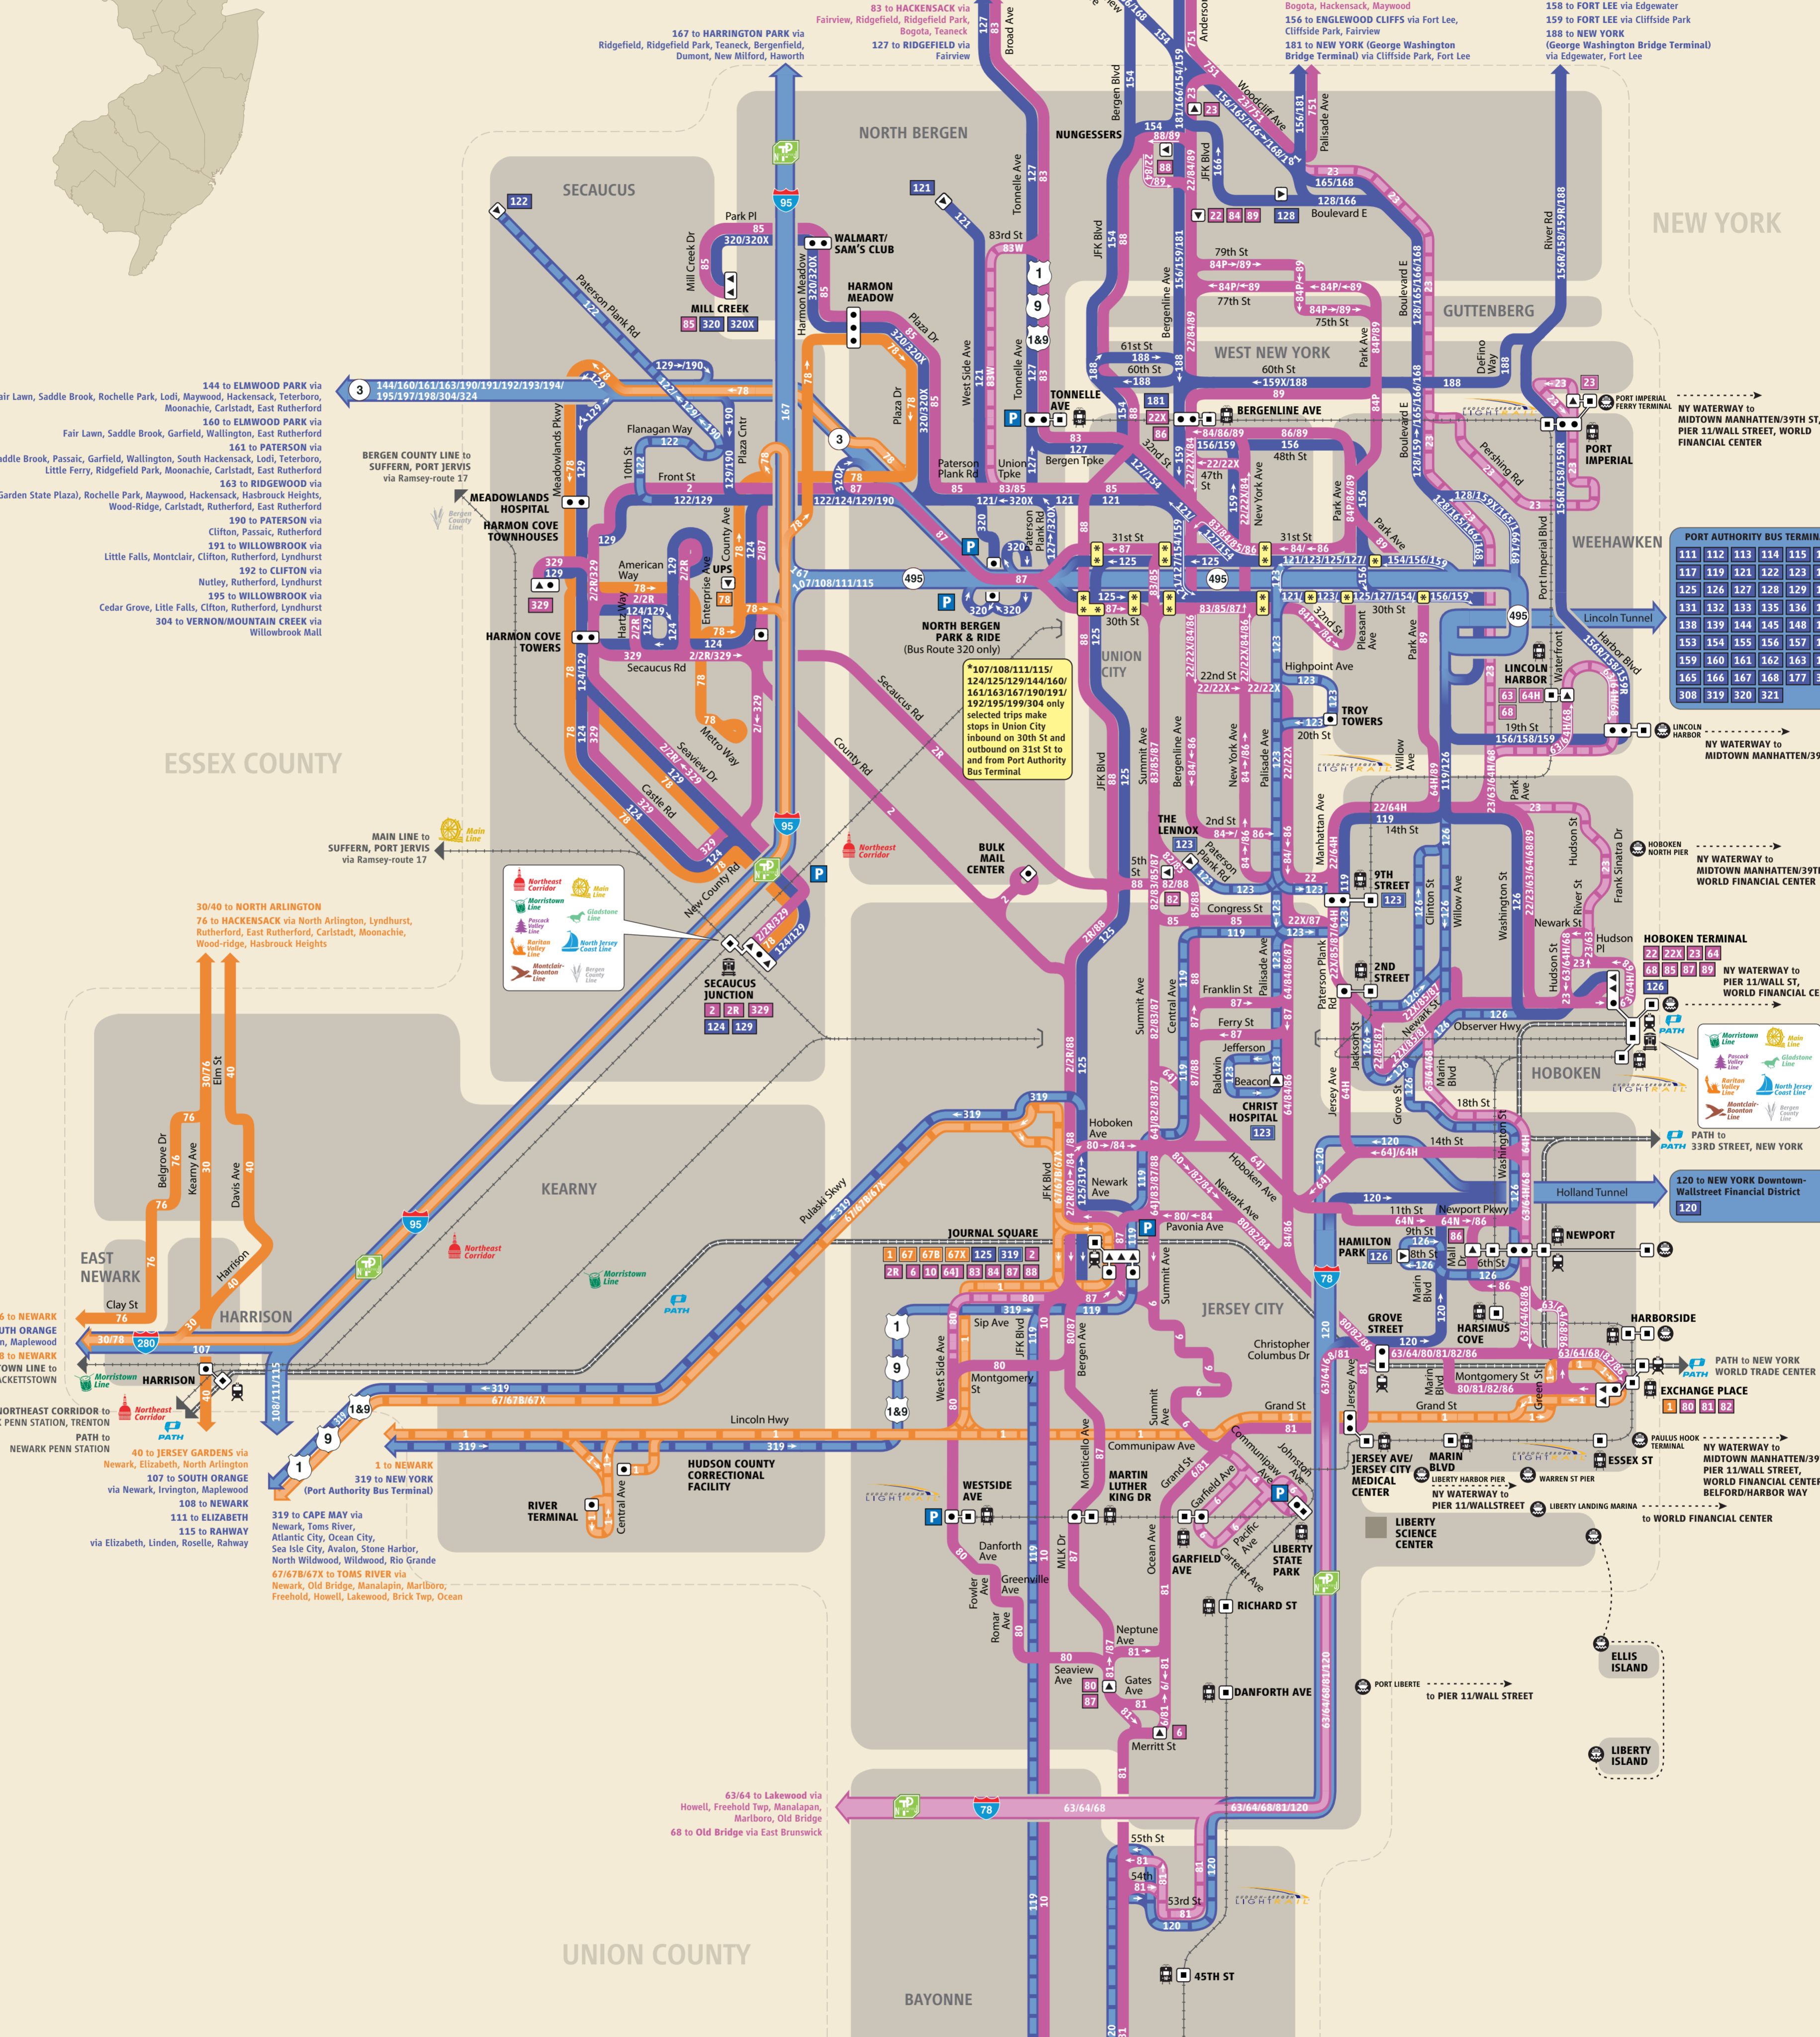

HUDSON COUNTY

BERGEN COUNTY

NEW YORK

ESSEX COUNTY

UNION COUNTY

165 to WESTWOOD via Washington Twp, Emerson, Oradell, River Edge, Hackensack, Teterboro, Little Ferry, Ridgeland Park, Ridgeland, Fairview

166 to CRESSKILL via Dumont, Bergenfield, Tenafly, Englewood, Leonia, Palisades Park, Ridgeland, Fairview

168 to PARAMUS via Maywood, Hackensack, Teaneck, Bogota, Ridgeland Park, Ridgeland, Fairview

154 to FORT LEE via Palisades Park, Fairview, Ridgeland

159 to FORT LEE via Cliffside Park, Fairview

751 to PARAMUS via Fairview, Cliffside Park, Fort Lee, Palisades Park, Leonia, Teaneck, Bogota, Hackensack, Maywood

156 to ENGLEWOOD CLIFFS via Fort Lee, Cliffside Park, Fairview

180 to NEW YORK (George Washington Bridge Terminal) via Cliffside Park, Fort Lee

156 to ENGLEWOOD CLIFFS via Fort Lee, Cliffside Park, Fairview

159 to FORT LEE via Edgewater

180 to NEW YORK (George Washington Bridge Terminal) via Cliffside Park, Fort Lee

30/40 to NORTH ARLINGTON via North Arlington, Lyndhurst, Rutherford, East Rutherford, Carlstadt, Moonachie, Wood-Ridge, Hasbrouck Heights

76 to HACKENSACK via North Arlington, Lyndhurst, Rutherford, East Rutherford, Carlstadt, Moonachie, Wood-Ridge, Hasbrouck Heights

76 to NEWARK via Newark, Irvington, Maplewood

30/78 to NEWARK MORRISTOWN LINE to SUMMIT, HACKETTSTOWN

40 to JERSEY GARDENS via Newark, Elizabeth, North Arlington

107 to SOUTH ORANGE via Newark, Irvington, Maplewood

111 to ELIZABETH via Newark, Irvington, Maplewood

115 to RAHWAY via Elizabeth, Linden, Roselle, Rahway

319 to CAPE MAY via Newark, Toms River, Atlantic City, Ocean City, Sea Isle City, Avalon, Stone Harbor, North Wildwood, Wildwood, Rio Grande

67/67B/7X to TOMS RIVER via Newark, Old Bridge, Manalapan, Marlboro, Freehold, Howell, Lakewood, Brick Twp, Ocean

NJ TRANSIT Bus Routes Shown on Map

Local Bus Routes	Bus Routes to New York¹	Bus Routes to Newark¹
2/2R Jersey City - Journal Square - Secaucus	107 Irvington - New York	1 Newark
6 Ocean Avenue - Journal Square	108 Newark - New York	67X Toms River - Lakewood - Newark
10 Bayonne - Jersey City	111 New York - Jersey Gardens	78 Newark - Secaucus
22/22X North Bergen - Union City - Hoboken	115 Rahway - New York	
23 North Bergen - Weehawken - Port Imperial - Hoboken	119 Bayonne - Jersey City - New York	
63 Lakewood - Jersey City - Weehawken	120 Bayonne - New York (Downtown Wall St Financial District)	
64/64H/64J/64N Lakewood - Jersey City - Weehawken	121 North Bergen - New York	
80 Greenville - Journal Square - Exchange Place	122 Paterson - Secaucus - New York	
81 Bayonne - Jersey City	123 Jersey City - Union City - New York	
82 Union City - Jersey City - Exchange Place	124 Secaucus - Harmon Cove - Union City - New York	
83 Hackensack - Jersey City - Journal Square	125 Jersey City - Journal Square - New York	
84 North Bergen - Jersey City - Journal Square	126 Hoboken - New York	
85 Mill Creek - Harmon Meadow - Hoboken	127 Ridgeland - Union City - New York	
86 Union City - Jersey City - Newport Centre Mall	128 North Bergen - Boulevard East - New York	
87 Jersey City - Hoboken	129 Secaucus - Harmon Cove - Union City - New York	
88 North Bergen - Jersey City - Journal Square	144 Midland Park - Fair Lawn - New York	
89 North Bergen - Hoboken	154 Fort Lee - Palisades Park - New York	
329 Harmon Cove - Secaucus Junction	156/156R Fort Lee - Edgewater - New York	
	159/159R/159X Fort Lee - Edgewater - New York	
	160 Elmwood Park - Wallington - New York	
	161 Paterson - Passaic - New York	
	163 Ridgewood - Maywood - New York	
	165 Westwood - New York	

Other Providers in Hudson County

A & C Bus Corp.	201-434-9875
http://acbuscorp.com	
Broadway IBOA	201-339-4848
Hudson Transit Lines/Shortline	800-877-1888
www.coachusa.com	
DeCamp Bus Lines	973-783-7500
www.decamp.com	
EZ Ride/Meadowlink	201-939-2630
www.EZRide.org	

¹ All NY bus routes end at Port Authority Bus Terminal unless otherwise indicated