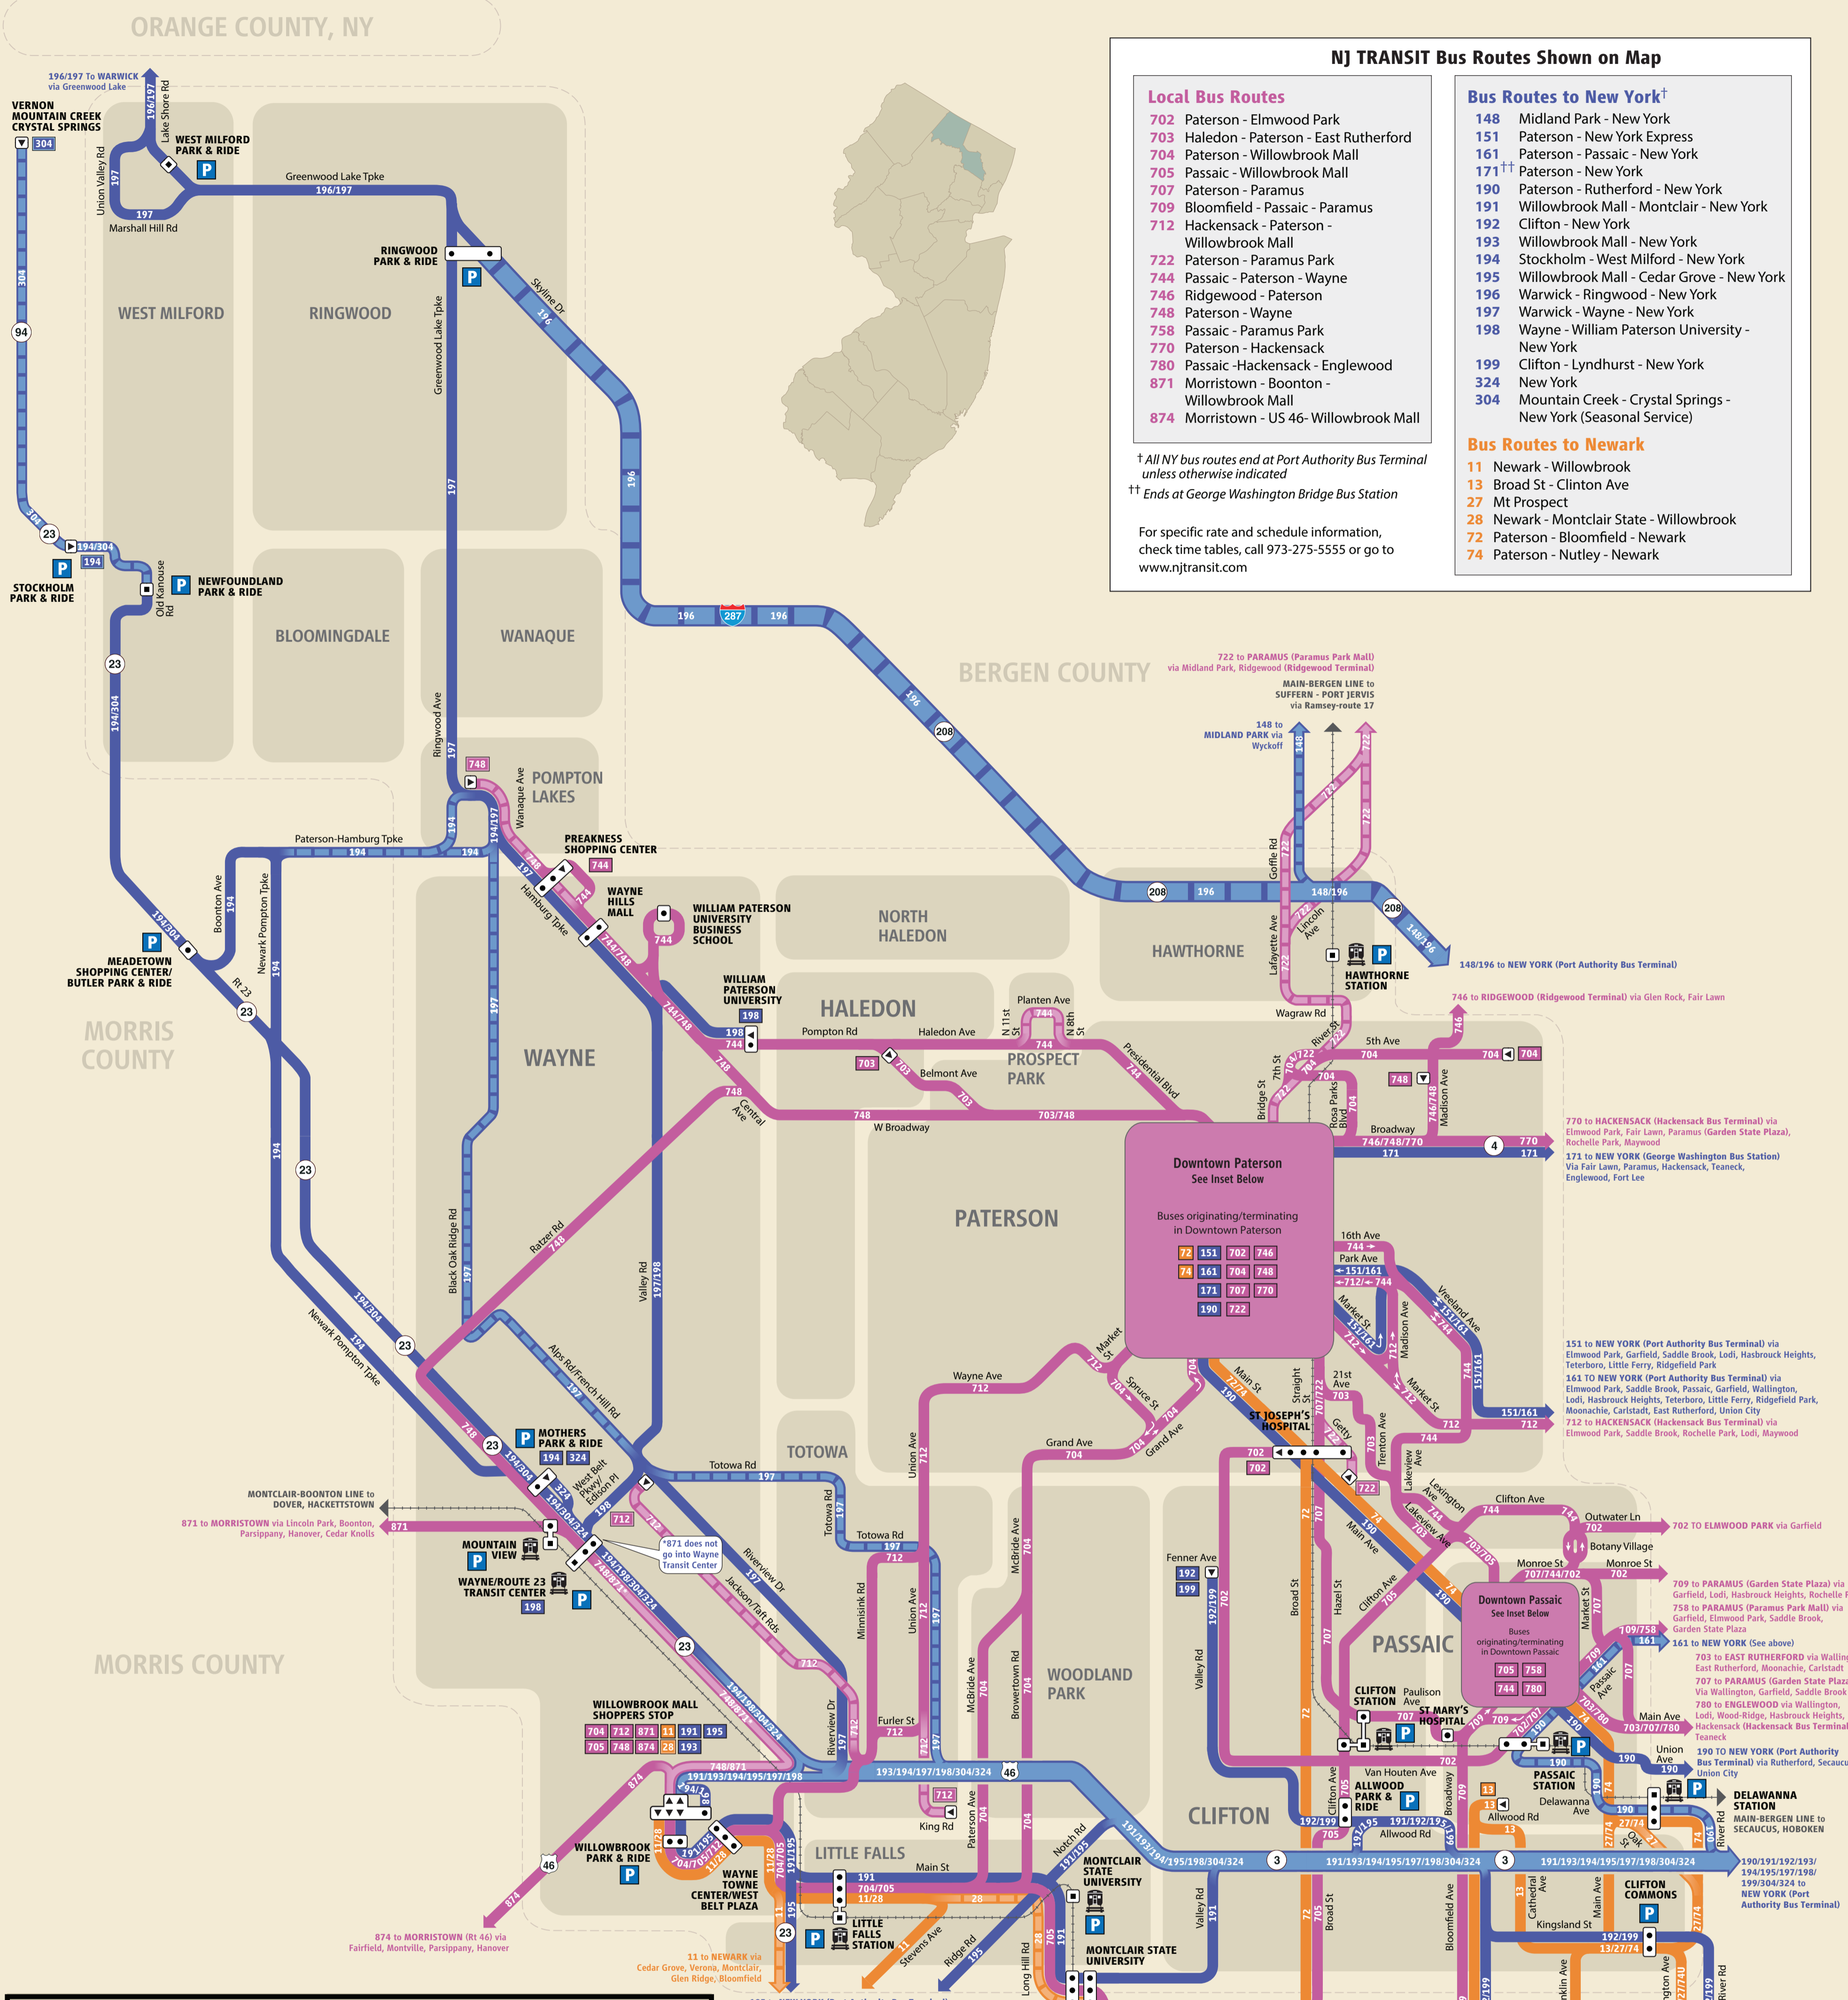

PASSAIC COUNTY

1. ### NJ TRANSIT Bus Routes Shown on Map
2. **Local Bus Routes**
     - 702 Paterson - Elmwood Park
     - 703 Haledon - Paterson - East Rutherford
     - 704 Paterson - Willowbrook Mall
     - 705 Passaic - Willowbrook Mall
     - 707 Paterson - Paramus
     - 709 Bloomfield - Passaic - Paramus
     - 712 Hackensack - Paterson - Willowbrook Mall
     - 722 Paterson - Paramus Park
     - 744 Passaic - Paterson - Wayne
     - 746 Ridgewood - Paterson
     - 748 Paterson - Wayne
     - 758 Passaic - Paramus Park
     - 770 Paterson - Hackensack
     - 780 Passaic - Hackensack - Englewood
     - 871 Morristown - Boonton - Willowbrook Mall
     - 874 Morristown - US 46 - Willowbrook Mall
   - **Bus Routes to New York†**
     - 148 Midland Park - New York
     - 151 Paterson - New York Express
     - 161 Paterson - Passaic - New York
     - 171†† Paterson - New York
     - 190 Paterson - Rutherford - New York
     - 191 Willowbrook Mall - Montclair - New York
     - 192 Clifton - New York
     - 193 Willowbrook Mall - New York
     - 194 Stockholm - West Milford - New York
     - 195 Willowbrook Mall - Cedar Grove - New York
     - 196 Warwick - Ringwood - New York
     - 197 Warwick - Wayne - New York
     - 198 Wayne - William Paterson University - New York
     - 199 Clifton - Lyndhurst - New York
     - 324 New York
     - 304 Mountain Creek - Crystal Springs - New York (Seasonal Service)
   - **Bus Routes to Newark**
     - 11 Newark - Willowbrook
     - 13 Broad St - Clinton Ave
     - 27 Mt Prospect
     - 28 Newark - Montclair State - Willowbrook
     - 72 Paterson - Bloomfield - Newark
     - 74 Paterson - Nutley - Newark
3. † All NY bus routes end at Port Authority Bus Terminal unless otherwise indicated
   †† Ends at George Washington Bridge Bus Station
4. For specific rate and schedule information, check time tables, call 973-275-5555 or go to www.njtransit.com